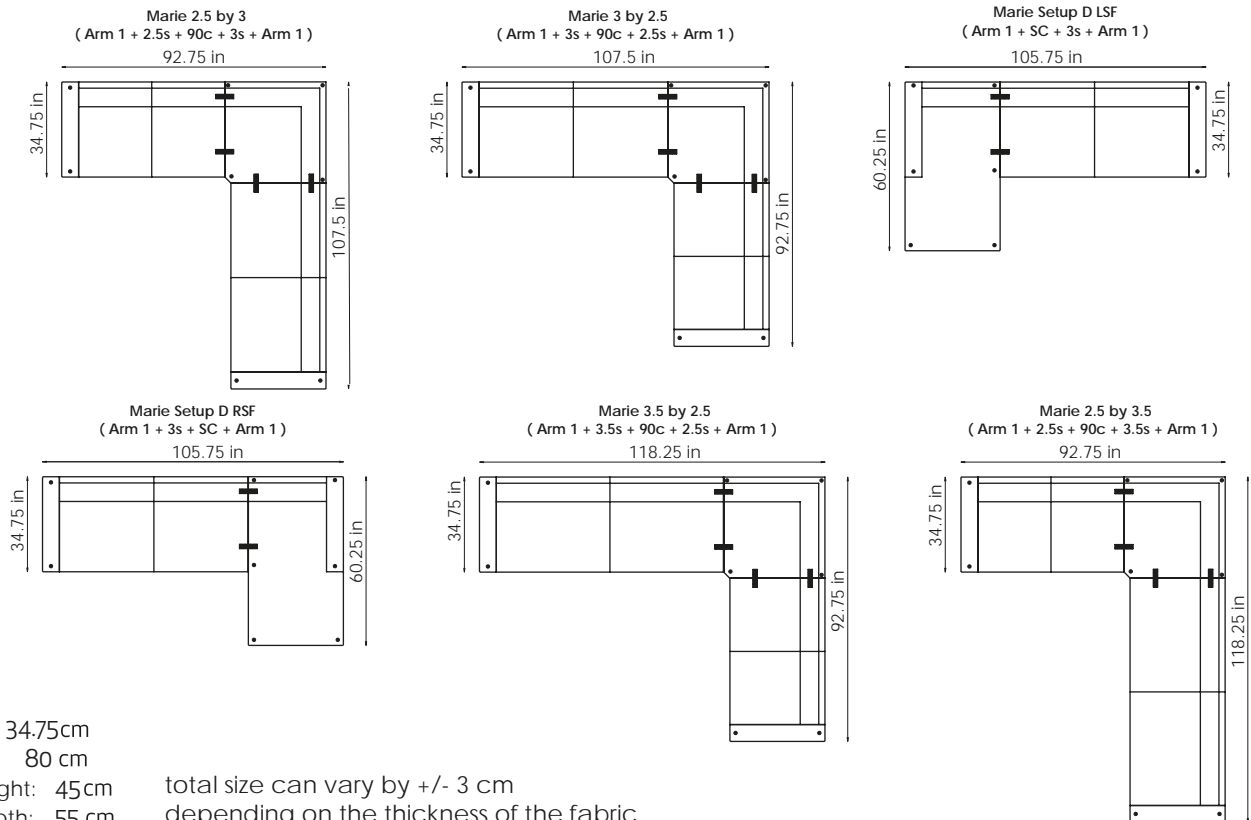

build your own sofa

select modules according to your seating needs

modules / alternatives - standard modules for both large and small arrangements

example arrangements

Depth: 34.75cm
 Height: 80 cm
 Seat Height: 45cm
 Seat Depth: 55 cm

total size can vary by +/- 3 cm
 depending on the thickness of the fabric

www.hjellegjerde.no

Fjords[®]
furniture of Norway