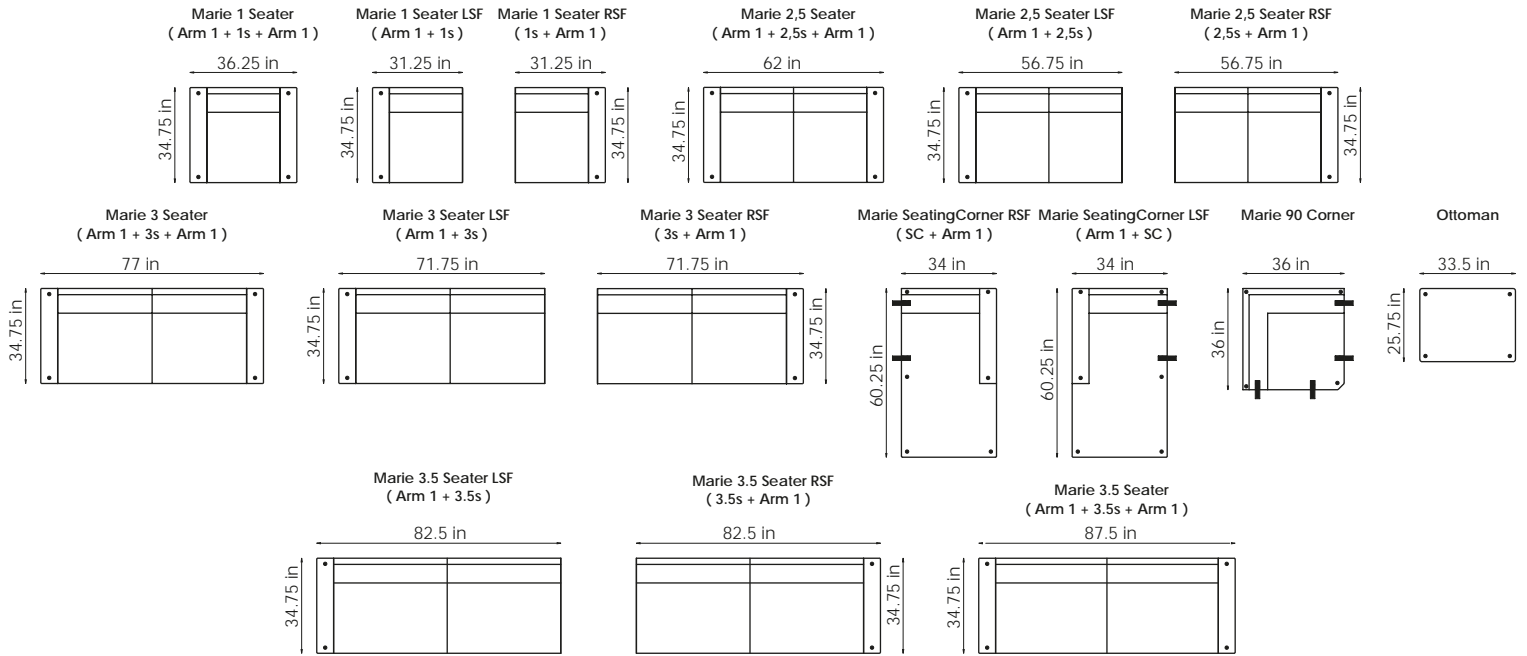

build your own sofa

select modules according to your seating needs

modules / alternatives - standard modules for both large and small arrangements

example arrangements

Depth: 34.75cm
 Height: 80 cm
 Seat Height: 45cm
 Seat Depth: 55 cm

total size can vary by +/- 3 cm
 depending on the thickness of the fabric

www.hjellegjerde.no

Fjords[®]
furniture of Norway