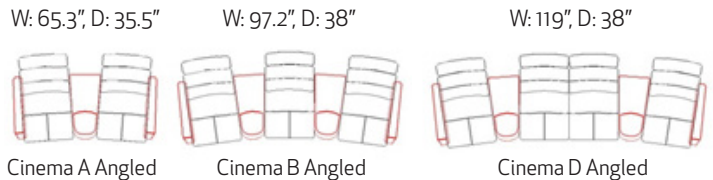

Fjords Ulstein Wall Saver with Modular Table Angled