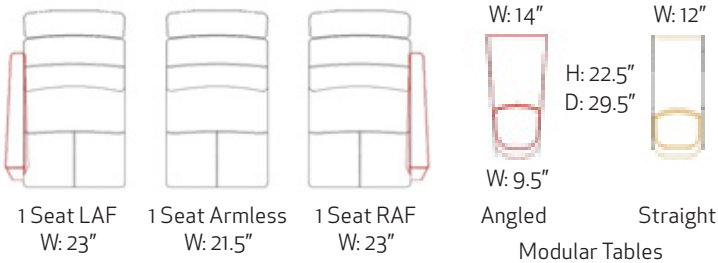

## Fjords Ulstein Wall Saver Measurements

Item	Width	Height	Depth	Seat Height	Seat Depth	Seat Width	Arm Height	Recline Depth
1-Seat WS	33"	40"	35.3"	18"	22"	20.8"	23.6"	66.2"
2-Seat WS	56"	40"	35.3"	18"	22"	42.5"	23.6"	66.2"
3-Seat WS	77.8"	40"	35.3"	18"	22"	64.5"	23.6"	66.2"

Distance from wall to fully recline 8.5"