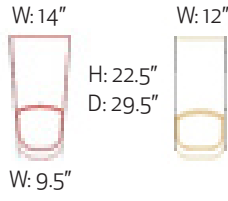

## Fjords Harstad Wall Saver Measurements

Item	Width	Height	Depth	Seat Height	Seat Depth	Seat Width	Arm Height	Recline Depth
1-Seat WS	33.5"	40.5"	36.6"	19"	22.8"	20.8"	23.6"	66.2"
2-Seat WS	56"	40.5"	36.6"	19"	22.8"	42.5"	23.6"	66.2"
3-Seat WS	77.5"	40.5"	36.6"	19"	22.8"	64.5"	23.6"	66.2"

## Fjords Harstad Wall Saver with Modular Table Angled

W: 66.1", D: 37"

W: 98", D: 38.3"

W: 119.6", D: 38.3"

Cinema A Angled

Cinema B Angled

Cinema D Angled

## Fjords Harstad Wall Saver with Modular Table Straight

W: 68", D: 36.6"

W: 102", D: 36.6"

W: 124", D: 36.6"

Quick Ship Cinema A Straight

Cinema B Straight

Cinema D Straight

1 Seat LAF  
W: 28"

1 Seat Armless  
W: 21.5"

1 Seat RAF  
W: 28"

Angled  
W: 14"  
H: 22.5"  
D: 29.5"  
W: 9.5"

Straight  
W: 12"