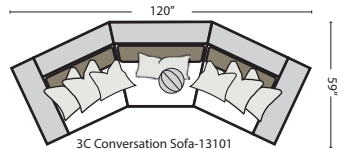

Standard & Ottomans

Conversation Sofas

Sleepers

v.03.29.16

Standards & Options

Standard:

- Available in Luxury Fabrics
- All Hardwood Frames
- Down Seats & Down Backs Standard
- Multiple Pillows (where indicated)
- Top Grain Leather on Inside Arm, Front Arm Panel, Top & Bottom Front Rail, & Seat Welt
- Nail Heads (where indicated)
- Pillow Fringes, & Looped Cording
- Wood Leg Finish (Standard is Walnut)(available in Cherry, Chocolate, Espresso, Honey Oak, & Shadow, no additional charge)

Options: (Additional Charges)

- Pillow Fringes, & Looped Cording

Sleeper Options: (All the below options are at additional charges)

- Queen Sleeper available w/Standard Mattress
- Twin Sleeper available w/Standard Mattress
- Deluxe Innerspring Mattress: Queen / Twin
- Air Dream Coil Mattress: Queen Only
- Hideaway Air Mattress: Queen Only