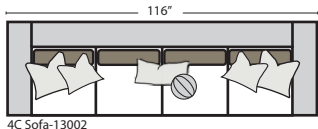

Standard & Ottomans

Conversation Sofas

Sleepers

v.03.29.16

Standards & Options

Standard:

- Available in Luxury Fabrics
- All Hardwood Frames
- Down Seats & Down Backs Standard
- Multiple Pillows (where indicated)
- Top Grain Leather on Inside Arm, Front Arm Panel, Top & Bottom Front Rail, & Seat Welt
- Nail Heads (where indicated)
- Pillow Fringes, & Looped Cording
- Wood Leg Finish (Standard is Walnut)(available in Cherry, Chocolate, Espresso, Honey Oak, & Shadow, no additional charge)

Options: (Additional Charges)

- Pillow Fringes, & Looped Cording

Sleeper Options: (All the below options are at additional charges)

- Queen Sleeper available w/Standard Mattress
- Twin Sleeper available w/Standard Mattress
- Deluxe Innerspring Mattress: Queen / Twin
- Air Dream Coil Mattress: Queen Only
- Hideaway Air Mattress: Queen Only