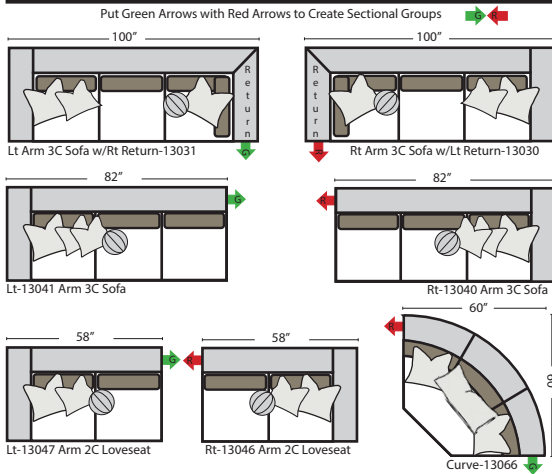

Standard & Ottomans

Conversation Sofas

Sleepers

v.03.29.16

Standards & Options

Standard:

- Available in Luxury Fabrics
- All Hardwood Frames
- Down Seats & Down Backs Standard
- Multiple Pillows (where indicated)
- Top Grain Leather on Inside Arm, Front Arm Panel, Top & Bottom Front Rail, & Seat Welt
- Nail Heads (where indicated)
- Pillow Fringes, & Looped Cording
- Wood Leg Finish (Standard is Walnut)(available in Cherry, Chocolate, Espresso, Honey Oak, & Shadow, no additional charge)

Options: (Additional Charges)

- Pillow Fringes, & Looped Cording

Sleeper Options: (All the below options are at additional charges)

- Queen Sleeper available w/Standard Mattress
- Twin Sleeper available w/Standard Mattress
- Deluxe Innerspring Mattress: Queen / Twin
- Air Dream Coil Mattress: Queen Only
- Hideaway Air Mattress: Queen Only

L-Shape / 90 Degree Sectional

Suggested Configurations

The Suggested Configurations below are only a sample of what the imagination can create, please enjoy creating the configuration that fits your lifestyle, using the ideas below and from the items on the opposite page.

Note:

All Dimensions are approximate, if accuracy is crucial, please contact us for validation of the dimensions shown. However, a 1" to 2" variance can still apply due to foam and upholstery.