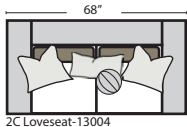

Standard & Ottomans

Conversation Sofas

Sleepers

v.03.29.16

Standards & Options

Standard:

- Available in Luxury Fabrics
- All Hardwood Frames
- Down Seats & Down Backs Standard
- Multiple Pillows (where indicated)
- Top Grain Leather on Inside Arm, Front Arm Panel, Top & Bottom Front Rail, & Seat Welt
- Nail Heads (where indicated)
- Pillow Fringes, & Looped Cording
- Wood Leg Finish (Standard is Walnut)(available in Cherry, Chocolate, Espresso, Honey Oak, & Shadow, no additional charge)

Options: (Additional Charges)

- Pillow Fringes, & Looped Cording

Sleeper Options: (All the below options are at additional charges)

- Queen Sleeper available w/Standard Mattress
- Twin Sleeper available w/Standard Mattress
- Deluxe Innerspring Mattress: Queen / Twin
- Air Dream Coil Mattress: Queen Only
- Hideaway Air Mattress: Queen Only