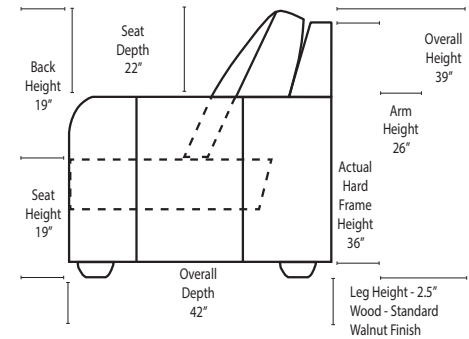

Standard & Ottomans

Conversation Sofas

Sleepers

v.03.29.16

Standards & Options

Standard:

- Available in Luxury Fabrics
- All Hardwood Frames
- Down Seats & Down Backs Standard
- Multiple Pillows (where indicated)
- Top Grain Leather on Inside Arm, Front Arm Panel, Top & Bottom Front Rail, & Seat Welt
- Nail Heads (where indicated)
- Pillow Fringes, & Looped Cording
- Wood Leg Finish (Standard is Walnut)(available in Cherry, Chocolate, Espresso, Honey Oak, & Shadow, no additional charge)

Options: (Additional Charges)

- Pillow Fringes, & Looped Cording

Sleeper Options: (All the below options are at additional charges)

- Queen Sleeper available w/Standard Mattress
- Twin Sleeper available w/Standard Mattress
- Deluxe Innerspring Mattress: Queen / Twin
- Air Dream Coil Mattress: Queen Only
- Hideaway Air Mattress: Queen Only