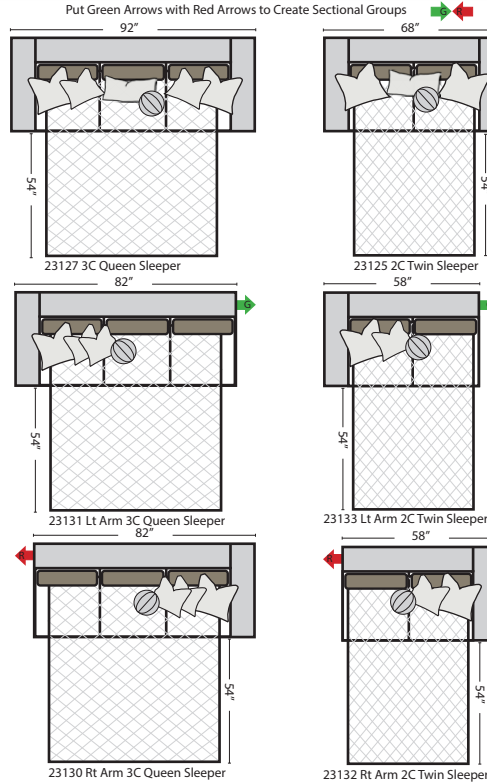

Standard & Ottomans

Conversation Sofas

Sleepers

v.03.29.16

Standards & Options

Standard:

- Available in Luxury Fabrics
- All Hardwood Frames
- Down Seats & Down Backs Standard
- Multiple Pillows (where indicated)
- Top Grain Leather on Inside Arm, Front Arm Panel, Top & Bottom Front Rail, & Seat Welt
- Nail Heads (where indicated)
- Pillow Fringes, & Looped Cording
- Wood Leg Finish (Standard is Walnut)(available in Cherry, Chocolate, Espresso, Honey Oak, & Shadow, no additional charge)

Options: (Additional Charges)

- Pillow Fringes, & Looped Cording

Sleeper Options: (All the below options are at additional charges)

- Queen Sleeper available w/Standard Mattress
- Twin Sleeper available w/Standard Mattress
- Deluxe Innerspring Mattress: Queen / Twin
- Air Dream Coil Mattress: Queen Only
- Hideaway Air Mattress: Queen Only

L-Shape / 90 Degree Sectional

Suggested Configurations

The Suggested Configurations below are only a sample of what the imagination can create, please enjoy creating the configuration that fits your lifestyle, using the ideas below and from the items on the opposite page.

Note:

All Dimensions are approximate, if accuracy is crucial, please contact us for validation of the dimensions shown. However, a 1" to 2" variance can still apply due to foam and upholstery.