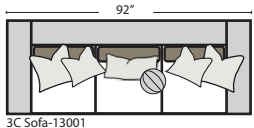

Standard & Ottomans

Conversation Sofas

Sleepers

v.03.29.16

Standards & Options

Standard:

- Available in Luxury Fabrics
- All Hardwood Frames
- Down Seats & Down Backs Standard
- Multiple Pillows (where indicated)
- Top Grain Leather on Inside Arm, Front Arm Panel, Top & Bottom Front Rail, & Seat Welt
- Nail Heads (where indicated)
- Pillow Fringes, & Looped Cording
- Wood Leg Finish (Standard is Walnut)(available in Cherry, Chocolate, Espresso, Honey Oak, & Shadow, no additional charge)

Options: (Additional Charges)

- Pillow Fringes, & Looped Cording

Sleeper Options: (All the below options are at additional charges)

- Queen Sleeper available w/Standard Mattress
- Twin Sleeper available w/Standard Mattress
- Deluxe Innerspring Mattress: Queen / Twin
- Air Dream Coil Mattress: Queen Only
- Hideaway Air Mattress: Queen Only