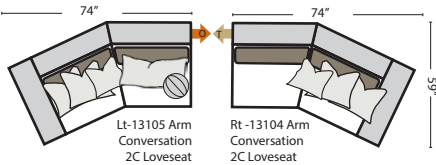

Standard & Ottomans

Conversation Sofas

Sleepers

v.03.29.16

Standards & Options

Standard:

- Available in Luxury Fabrics
- All Hardwood Frames
- Down Seats & Down Backs Standard
- Multiple Pillows (where indicated)
- Top Grain Leather on Inside Arm, Front Arm Panel, Top & Bottom Front Rail, & Seat Welt
- Nail Heads (where indicated)
- Pillow Fringes, & Looped Cording
- Wood Leg Finish (Standard is Walnut)(available in Cherry, Chocolate, Espresso, Honey Oak, & Shadow, no additional charge)

Options: (Additional Charges)

- Pillow Fringes, & Looped Cording

Sleeper Options: (All the below options are at additional charges)

- Queen Sleeper available w/Standard Mattress
- Twin Sleeper available w/Standard Mattress
- Deluxe Innerspring Mattress: Queen / Twin
- Air Dream Coil Mattress: Queen Only
- Hideaway Air Mattress: Queen Only

L-Shape / 90 Degree Sectional

Suggested Configurations

The Suggested Configurations below are only a sample of what the imagination can create, please enjoy creating the configuration that fits your lifestyle, using the ideas below and from the items on the opposite page.

Note:

All Dimensions are approximate, if accuracy is crucial, please contact us for validation of the dimensions shown. However, a 1" to 2" variance can still apply due to foam and upholstery.