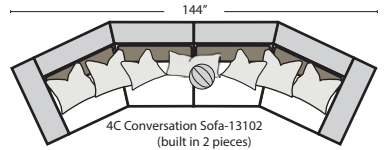

Standard & Ottomans

Conversation Sofas

Sleepers

v.03.29.16

Standards & Options

Standard:

- Available in Luxury Fabrics
- All Hardwood Frames
- Down Seats & Down Backs Standard
- Multiple Pillows (where indicated)
- Top Grain Leather on Inside Arm, Front Arm Panel, Top & Bottom Front Rail, & Seat Welt
- Nail Heads (where indicated)
- Pillow Fringes, & Looped Cording
- Wood Leg Finish (Standard is Walnut)(available in Cherry, Chocolate, Espresso, Honey Oak, & Shadow, no additional charge)

Options: (Additional Charges)

- Pillow Fringes, & Looped Cording

Sleeper Options: (All the below options are at additional charges)

- Queen Sleeper available w/Standard Mattress
- Twin Sleeper available w/Standard Mattress
- Deluxe Innerspring Mattress: Queen / Twin
- Air Dream Coil Mattress: Queen Only
- Hideaway Air Mattress: Queen Only

L-Shape / 90 Degree Sectional

Suggested Configurations

The Suggested Configurations below are only a sample of what the imagination can create, please enjoy creating the configuration that fits your lifestyle, using the ideas below and from the items on the opposite page.

Note:

All Dimensions are approximate, if accuracy is crucial, please contact us for validation of the dimensions shown. However, a 1" to 2" variance can still apply due to foam and upholstery.