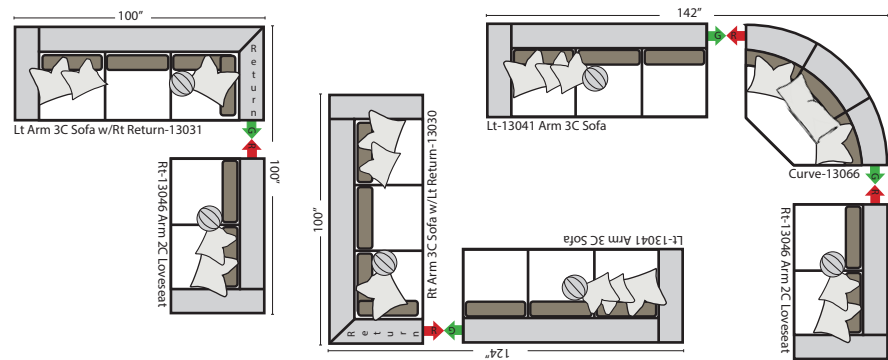

Options: (Additional Charges)

- Pillow Fringes, & Looped Cording

Sleeper Options: (All the below options are at additional charges)

- Queen Sleeper available w/Standard Mattress
- Twin Sleeper available w/Standard Mattress
- Deluxe Innerspring Mattress: Queen / Twin
- Air Dream Coil Mattress: Queen Only
- Hideaway Air Mattress: Queen Only

L-Shape / 90 Degree Sectional

Suggested Configurations

The Suggested Configurations below are only a sample of what the imagination can create, please enjoy creating the configuration that fits your lifestyle, using the ideas below and from the items on the opposite page.

Note:

All Dimensions are approximate, if accuracy is crucial, please contact us for validation of the dimensions shown. However, a 1" to 2" variance can still apply due to foam and upholstery.