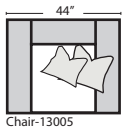

Standard & Ottomans

Conversation Sofas

Sleepers

v.03.29.16

Standards & Options

Standard:

- Available in Luxury Fabrics
- All Hardwood Frames
- Down Seats & Down Backs Standard
- Multiple Pillows (where indicated)
- Top Grain Leather on Inside Arm, Front Arm Panel, Top & Bottom Front Rail, & Seat Welt
- Nail Heads (where indicated)
- Pillow Fringes, & Looped Cording
- Wood Leg Finish (Standard is Walnut)(available in Cherry, Chocolate, Espresso, Honey Oak, & Shadow, no additional charge)

Options: (Additional Charges)

- Pillow Fringes, & Looped Cording

Sleeper Options: (All the below options are at additional charges)

- Queen Sleeper available w/Standard Mattress
- Twin Sleeper available w/Standard Mattress
- Deluxe Innerspring Mattress: Queen / Twin
- Air Dream Coil Mattress: Queen Only
- Hideaway Air Mattress: Queen Only