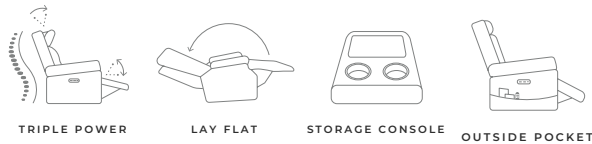

FLEXSTEEL® Leather | Latitudes Motion

Experience Premium Comfort and Style

1595 Clive Sofa Group

1595 Clive

	-62PH	-64PH	-60PH	-50PH
Spring Unit				
DualFlex Spring System	●	●	●	●
Seat Cushion(s)				
High-Density Cushion (HC)	●	●	●	●
Attached	●	●	●	●
Back Construction				
Removable Back(s)	●	●	●	●
Back Cushions(s)				
Attached	●	●	●	●
Features				
Power	●	●	●	●
USB Port(s)	●	●	●	●
Cupholders		●		
Storage		●		●

STOCKED COLOR(S)

375-70
leather/vinyl

NOTES

- Built to last with our DualFlex Spring System—sturdy steel ribbons attached to flexible coils that offer a wide range of motion and durability
- Lay-flat mechanism allows you to fully recline for a quick snooze or longer sleeping comfort, and accommodates occupants up to 300 pounds
- The center console features two cup holders and space to house remotes, magazines and other items
- Power control independently adjusts the headrest, lumbar support, and recline for a personalized sit
- Separate home buttons return the headrest and footrest to their original positions with one touch
- USB port built into power button for convenient charging
- Heavy thread stitching and channeled back cushion for a tailored look