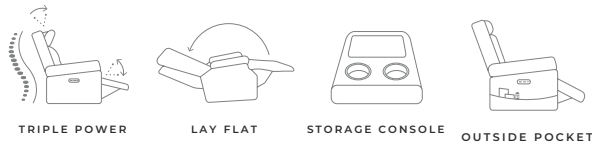

FLEXSTEEL® Fabric | Latitudes Motion

Experience Premium Comfort and Style

1594 Clive Sofa Group

1594 Clive

	-62PH	-64PH	-60PH	-50PH
Spring Unit				
DualFlex Spring System	●	●	●	●
Seat Cushion(s)				
High-Density Cushion (HC)	●	●	●	●
Attached	●	●	●	●
Back Construction				
Removable Back(s)	●	●	●	●
Back Cushions(s)				
Attached	●	●	●	●
Features				
Power	●	●	●	●
USB Port(s)	●	●	●	●
Cupholders		●		
Storage		●		●

STOCKED COLOR(S)

374-00
fabric

374-70
fabric

NOTES

- Built to last with our DualFlex Spring System—sturdy steel ribbons attached to flexible coils that offer a wide range of motion and durability
- Lay-flat mechanism allows you to fully recline for a quick snooze or longer sleeping comfort, and accommodates occupants up to 300 pounds
- The center console features two cup holders and space to house remotes, magazines and other items
- Power control independently adjusts the headrest, lumbar support, and recline for a personalized sit
- Separate home buttons return the headrest and footrest to their original positions with one touch
- USB port built into power button for convenient charging
- Heavy thread stitching and channeled back cushion for a tailored look