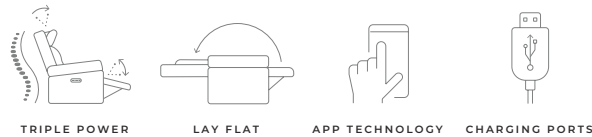

1590 Oscar

	-50PH
Spring Unit	
DualFlex Spring System	●
Seat Cushion(s)	
High-Density Cushion (HC)	●
Attached	●
Back Construction	
Removable Back(s)	●
Back Cushion(s)	
Attached	●
Features	
Power	●
USB Port(s)	●
App Technology	●
Cupholders	
Storage	

IMAGE(S) SHOWN

1590-50PH
629-70 body fabric

1590-50PH
629-72 body fabric

	Overall Height	Overall Width	Overall Depth	Seat Height	Seat Width	Seat Depth	Arm Height	Open Depth	Wall Clearance
-50PH Power Recliner with Power Headrest & Lumbar	43"	38"	42"	19"	23"	21"	25"	71"	6"