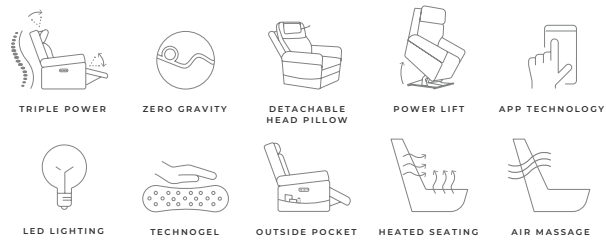

1092 Zecliner

	-55PH	-55P5
Spring Unit		
DualFlex Spring System	●	●
Seat Cushion(s)		
High-Density Cushion (HC)	●	●
Attached	●	●
Back Construction		
Removable Back(s)	●	●
Back Cushions(s)		
Attached	●	●
Features		
Power	●	●
USB Port(s)	●	●
App Technology	●	●
Storage	●	●
Detachable Head Pillow	●	●
Heat & Air Massage		●

STOCKED COLOR(S)