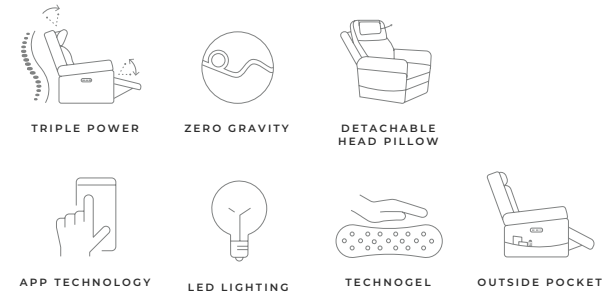

1090 Zecliner Petite

	-50PH
Spring Unit	
DualFlex Spring System	●
Seat Cushion(s)	
High-Density Cushion (HC)	●
Attached	●
Back Construction	
Removable Back(s)	●
Back Cushions(s)	
Attached	●
Features	
Power	●
USB Port(s)	●
App Technology	●
Cupholders	
Storage	●
Detachable Head Pillow	●

IMAGE(S) SHOWN

1090-50PH
352-01 body fabric

	Overall Height	Overall Width	Overall Depth	Seat Height	Seat Width	Seat Depth	Arm Height	Open Depth	Wall Clearance
-50PH Power Recliner with Power Headrest & Lumbar	39"	36"	41"	19"	22"	20"	24"	68"	6"

STOCKED COLOR(S)

NOTES

- The smaller size makes this recliner the perfect fit for people under five feet ten inches in height and up to 300 pounds
- Memory foam zoned comfort in the backrest and seat provides additional support and pressure point relief for your back, shoulders and seat
- Removable Technogel head pillow provides innovative cooling comfort
- Customize your comfort with a hand wand control that adjusts the headrest, lumbar support and recline independently
- Zero Gravity recline puts you in the ideal position that reduces pressure and gives you a feeling of weightlessness
- The hand wand has two memory programs for watching TV and sleeping, which can also be reprogrammed to a position of your choice
- Hand wand control can be placed on either side of the recliner to accommodate your dominant hand
- Two side pockets on each side of the recliner provide ample space for storing magazines, remotes and more
- LED motion-sensing base lighting turns on when you approach or get out of the recliner, and can be adjusted in brightness and color in the MyRecline app
- User-friendly MyRecline app technology allows you full control of your Zecliner's functions easily from your phone
- Built to last with our patented Flexsteel DualFlex Spring System—sturdy steel ribbons attached to flexible coils that offer a wide range of motion and durability
- Upholstered in a durable and easy to clean performance fabric that has superior resistance to stains and spills
- A USB charging port is included in the hand wand for convenient charging
- Heavy thread stitching for a bold look
- Removable back for easy moving throughout the home

FLEXSTEEL®

© Flexsteel Industries, Inc. 10/23
FLX-PETITE-ZECLINER-1090

Dimensions are in inches and are subject to variance. Options and features are subject to change without notice. Printed cover samples may vary from actual swatches. Please refer to swatches for actual color.