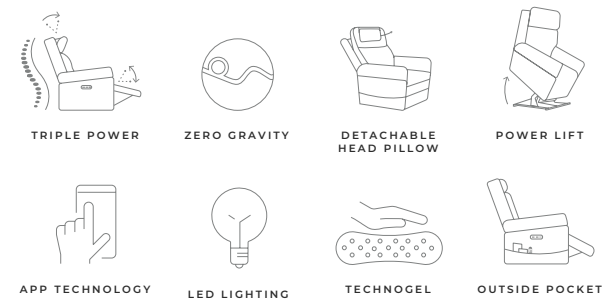

1090 Zecliner Petite

	-55PH
Spring Unit	
DualFlex Spring System	●
Seat Cushion(s)	
High-Density Cushion (HC)	●
Attached	●
Back Construction	
Removable Back(s)	●
Back Cushions(s)	
Attached	●
Features	
Power	●
USB Port(s)	●
App Technology	●
Cupholders	
Storage	●
Detachable Head Pillow	●

IMAGE(S) SHOWN

1090-55PH
352-01 body fabric

	Overall Height	Overall Width	Overall Depth	Seat Height	Seat Width	Seat Depth	Arm Height	Open Depth	Wall Clearance
-55PH Power Lift-Recliner with Power Headrest & Lumbar	40"	36"	41"	20"	22"	20"	25"	68"	13"

STOCKED COLOR(S)

NOTES

- The smaller size makes this recliner the perfect fit for people under five feet ten inches in height and up to 300 pounds
- Memory foam zoned comfort in the backrest and seat provides additional support and pressure point relief for your back, shoulders and seat
- Removable Technogel head pillow provides innovative cooling comfort
- Customize your comfort with a hand wand control that adjusts the headrest, lumbar support and recline independently
- Zero Gravity recline puts you in the ideal position that reduces pressure and gives you a feeling of weightlessness
- The hand wand has two memory programs for watching TV and sleeping, which can also be reprogrammed to a position of your choice
- Hand wand control can be placed on either side of the recliner to accommodate your dominant hand
- Two side pockets on each side of the recliner provide ample space for storing magazines, remotes and more
- LED motion-sensing base lighting turns on when you approach or get out of the recliner, and can be adjusted in brightness and color in the MyRecline app
- User-friendly MyRecline app technology allows you full control of your Zecliner's functions easily from your phone
- Built to last with our patented Flexsteel DualFlex Spring System—sturdy steel ribbons attached to flexible coils that offer a wide range of motion and durability
- Upholstered in a durable and easy to clean performance fabric that has superior resistance to stains and spills
- A USB charging port is included in the hand wand for convenient charging
- Heavy thread stitching for a bold look
- Removable back for easy moving throughout the home

FLEXSTEEL®