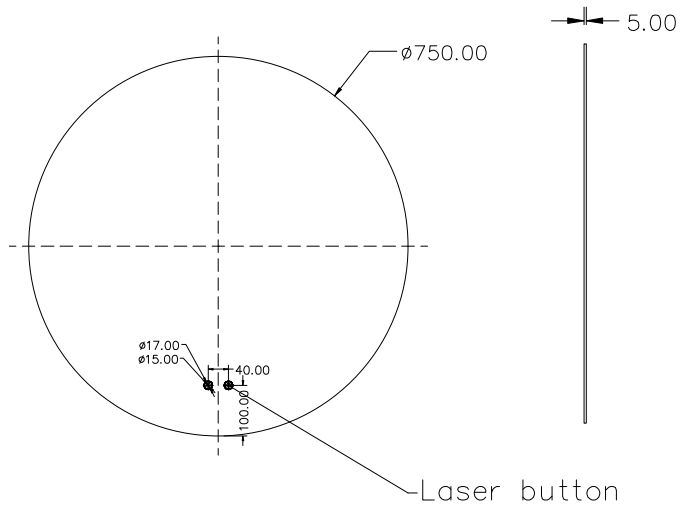

# T-750RLM Bathroom Mirror

## Front

## Aluminum diagram