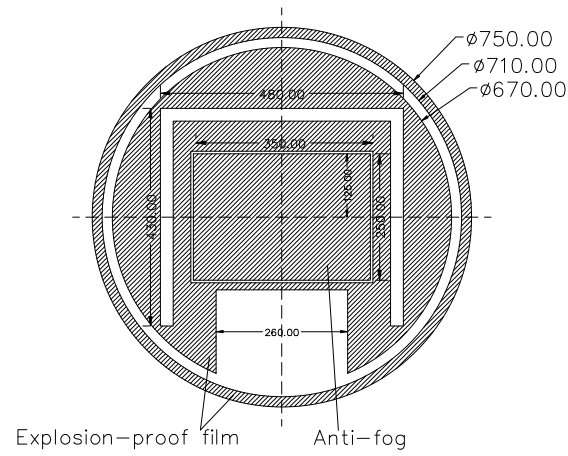

T-750RLM Bathroom Mirror

Front

Back

Aluminum diagram