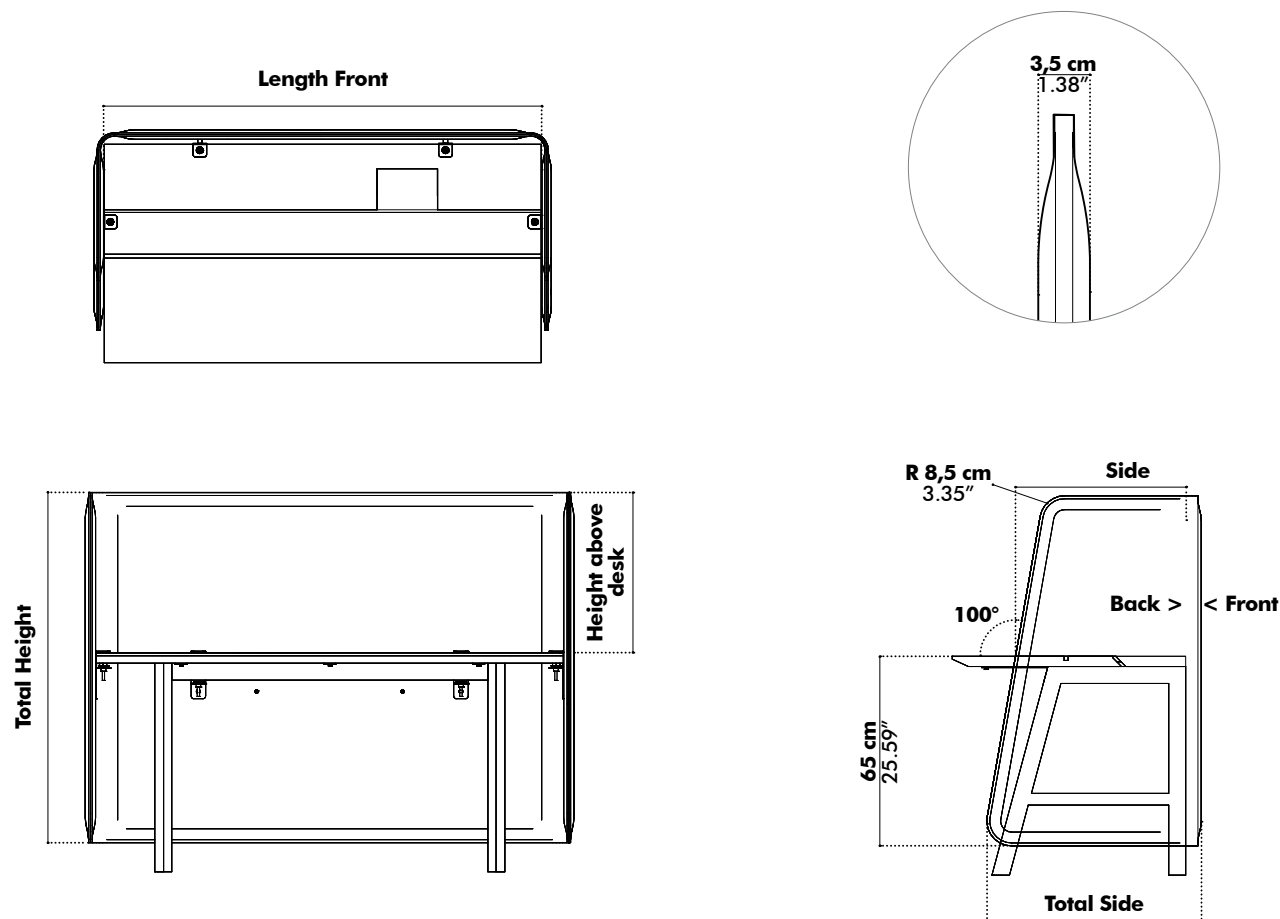

L: Front: 100 cm ≤ 200 cm
39.37" ≤ 78.74"

W: Side: 40 cm or 60 cm (measured at worktop level)
15.75" or 23.62"

✕ H: 100 cm, 110 cm or 120 cm
39.37", 43.31" or 47.24"

D: 3,5 cm
1.38"

*** Bicolor
Fix L, L Plus, XL, XXL

Desk Full: 4 Fixes

Desk Left | Right: 3 Fixes

L: Worktop: 12 > 27 mm
0.47" > 1.06"

L Plus: Worktop: 18 > 43 mm
0.71" > 1.69"

XL: Worktop: 28 > 57 mm
1.10" > 2.24"

XXL: Worktop: 72 mm > 98 mm
2.83" > 3.86"

(XXL applicable for PicNic desk front side)

Distance holder

Additional distance holders are included and can be mounted at the front side to provide space for electrical cables etc.

(L 1,5 cm Ø 1,5 | L 0.59" Ø 0.59")

Dimensions

BuzziWrap FrontDesk Full

Height above desk Total height	Side Total Side	Length Front XS ≤ 120 cm	Length Front S ≤ 140 cm	Length Front M ≤ 160 cm
35 cm 100 cm	40 cm 53,5 cm	8.8kg	9.8kg	10.7kg
	60 cm 70 cm	10.7kg	11.7kg	12.7kg
45 cm 110 cm	40 cm 53,5 cm	9.4kg	10.4kg	11.5kg
	60 cm 70 cm	11.5kg	12.5kg	13.5kg
55 cm 120 cm	40 cm 53,5 cm	10kg	11.1kg	12.2kg
	60 cm 70 cm	12.2kg	13.2kg	14.3kg