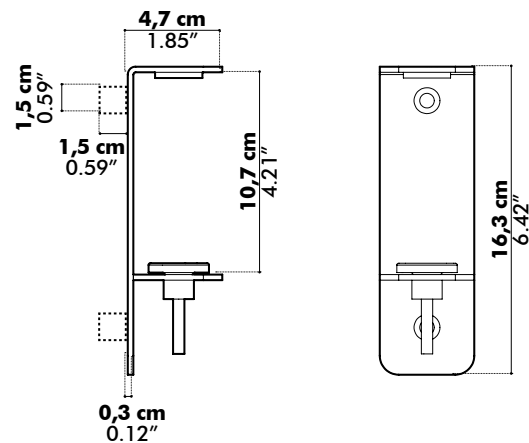

- L: Front: 100 cm ≤ 160 cm
39.37" ≤ 62.99"
- W: Side: 40 cm or 60 cm (measured at worktop level)
15.75" or 23.62"
- ✘ H: 100 cm, 110 cm or 120 cm
39.37", 43.31" or 47.24"
- D: 3,5 cm
1.38"

- ... Bicolor
Fix L, L Plus, XL, XXL

L: Front: 100 cm ≤ 200 cm
39.37" ≤ 78.74"

W: Side: 40 cm or 60 cm (measured at worktop level)
15.75" or 23.62"

✕ H: 100 cm, 110 cm or 120 cm
39.37", 43.31" or 47.24"

D: 3,5 cm
1.38"

*** Bicolor
Fix L, L Plus, XL, XXL

Mounting positions XS

Side	40 cm 15.75"	60 cm 23.62"
Width Side	20 cm 7.87"	30 cm 11.81"

Mounting positions S | M | L | XL

	S	M	L	XL
Width	30 cm 11.81"	35 cm 13.78"	35 cm 13.78"	35 cm 13.78"
Side	40 cm 15.75"	60 cm 23.62"		
Width Side	20 cm 7.87"	30 cm 11.81"		

Fix L Plus

Worktop: 18 > 43 mm | 0.71" > 1.69"

Fix XL

Worktop: 28 > 57 mm | 1.10" > 2.24"

Fix XXL

Worktop: 72 mm > 98 mm | 2.83" > 3.86"

Acoustics

BuzziWrap Frontdesk