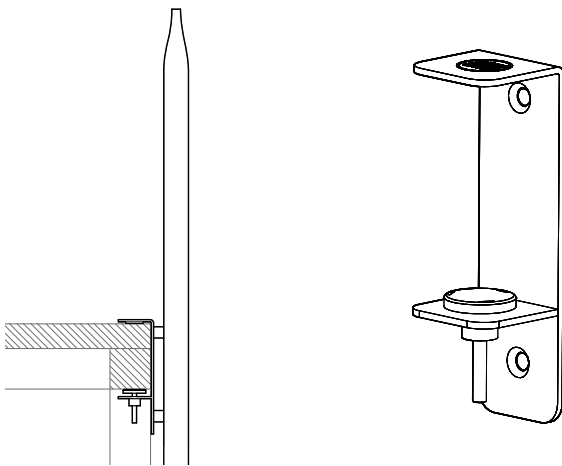

Fix

BuzziFix is available in powder coated metal Black (RAL 9005), White (RAL 9010) or Alu (RAL 9006)

Desk Full: 4 Fixes

Desk Left | Right: 3 Fixes

L: Worktop: 12 > 27 mm
0.47" > 1.06"

L Plus: Worktop: 18 > 43 mm
0.71" > 1.69"

XL: Worktop: 28 > 57 mm
1.10" > 2.24"

XXL: Worktop: 72 mm > 98 mm
2.83" > 3.86"

(XXL applicable for PicNic desk front side)