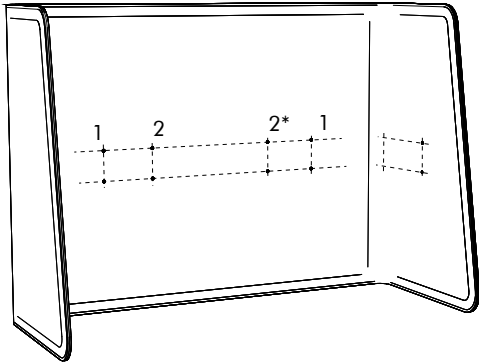

Composition

Mounting positions

There are two different fix mounting positions provided on the front side to accommodate your worktop.

* not for size XS