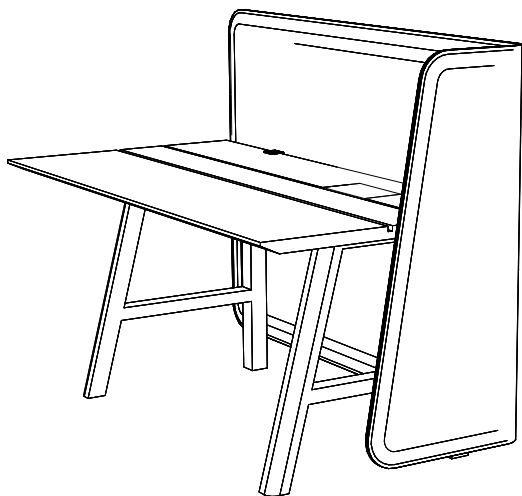

BuzziWrap FrontDesk Right