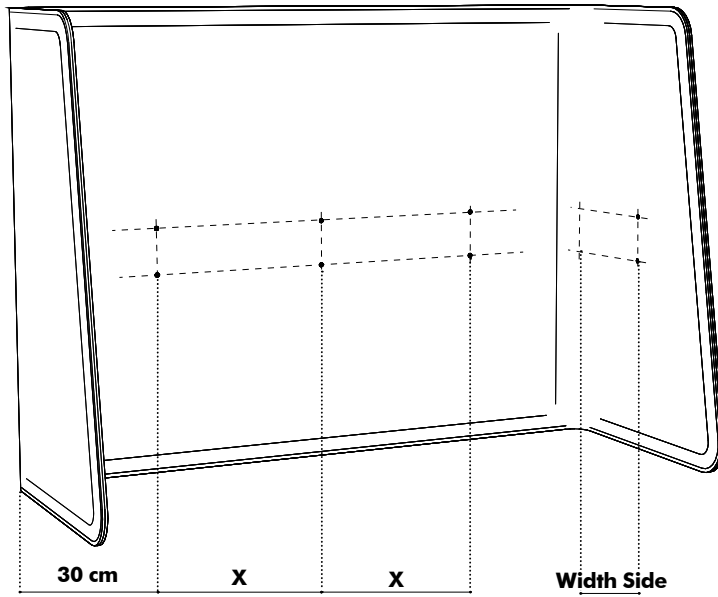

Mounting positions XS

Side	40 cm | 15.75"	60 cm | 23.62"
Width Side	20 cm | 7.87"	30 cm | 11.81"