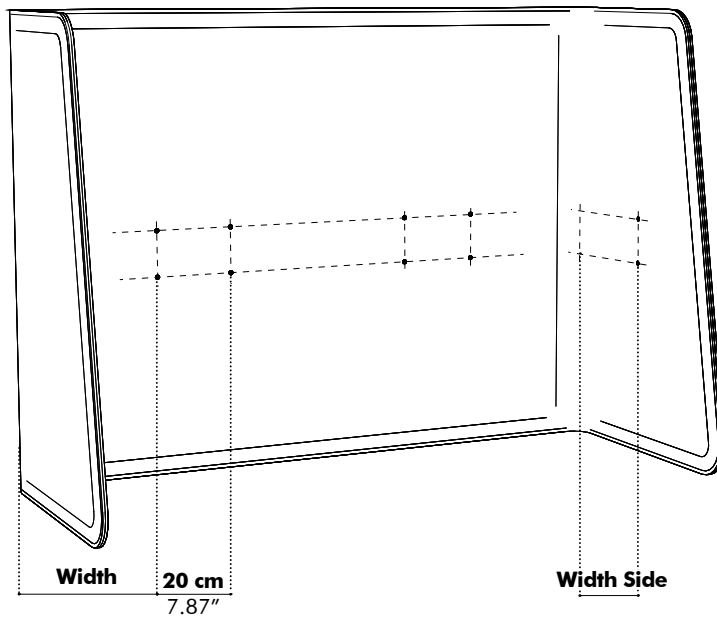

Height above desk Total height	Side Total Side	Length Front XS ≤ 47.24"	Length Front S ≤ 55.12"	Length Front M ≤ 62.99"	Length Front L ≤ 70.87"	Length Front XL ≤ 78.74"
13.78" 39.37"	15.75" 21.06"	16.31 lbs	18.52 lbs	20.50 lbs	22.71 lbs	24.69 lbs
	23.62" 27.56"	18.52 lbs	20.50 lbs	22.71 lbs	24.69 lbs	26.90 lbs
17.72" 43.31"	15.75" 21.06"	17.42 lbs	19.62 lbs	22.05 lbs	24.25 lbs	26.46 lbs
	23.62" 27.56"	19.62 lbs	22.05 lbs	24.25 lbs	26.46 lbs	28.66 lbs
21.65" 47.24"	15.75" 21.06"	18.52 lbs	20.94 lbs	23.37 lbs	25.79 lbs	28.22 lbs
	23.62" 27.56"	20.94 lbs	23.37 lbs	25.79 lbs	28.22 lbs	30.64 lbs

BuzziWrap FrontDesk Right

Height above desk Total height	Side Total Side	Length Front XS ≤ 120 cm	Length Front S ≤ 140 cm	Length Front M ≤ 160 cm	Length Front L ≤ 180 cm	Length Front XL ≤ 200 cm
35 cm 100 cm	40 cm 53,5 cm	7,4 kg	8,4 kg	9,3 kg	10,3 kg	11,2 kg
	60 cm 70 cm	8,4 kg	9,3 kg	10,3 kg	11,2 kg	12,2 kg
45 cm 110 cm	40 cm 53,5 cm	7,9 kg	8,9 kg	10 kg	11 kg	12 kg
	60 cm 70 cm	8,9 kg	10 kg	11 kg	12 kg	13 kg
55 cm 120 cm	40 cm 53,5 cm	8,4 kg	9,5 kg	10,6 kg	11,7 kg	12,8 kg
	60 cm 70 cm	9,5 kg	10,6 kg	11,7 kg	12,8 kg	13,9 kg

Mounting positions XS

Side	40 cm 15.75"	60 cm 23.62"
Width Side	20 cm 7.87"	30 cm 11.81"

Mounting positions S | M | L | XL

	S	M	L	XL
Width	30 cm 11.81"	35 cm 13.78"	35 cm 13.78"	35 cm 13.78"
Side	40 cm 15.75"	60 cm 23.62"		
Width Side	20 cm 7.87"	30 cm 11.81"		