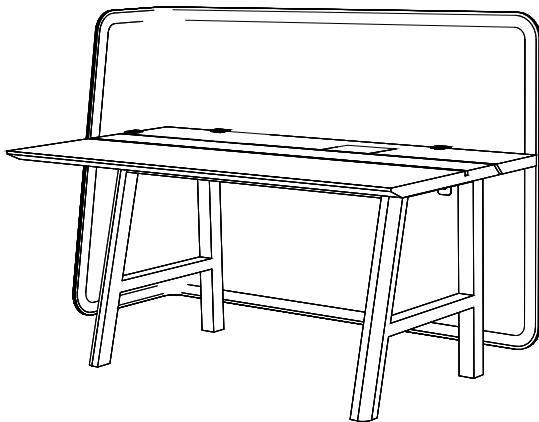

BuzziWrap FrontDesk Left

- Cover: BuzziFelt
- Core: honeycomb cardboard + poplar wood
- Fix: powder coated metal black (RAL 9005), white (RAL 9010) or alu color (RAL 9006)

- L: Front: 100 cm ≤ 200 cm
  39.37" ≤ 78.74"
- W: Side: 40 cm or 60 cm (measured at worktop level)
  15.75" or 23.62"
- ✘ H: 100 cm, 110 cm or 120 cm
  39.37", 43.31" or 47.24"
- D: 3,5 cm
  1.38"

- ... Bicolor
  Fix L, L Plus, XL, XXL