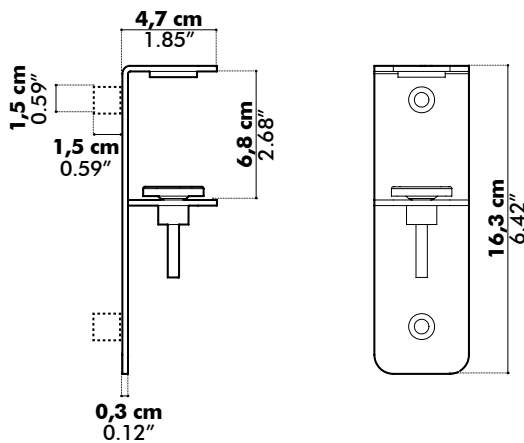

Fix XL

Worktop: 28 > 57 mm | 1.10" > 2.24"