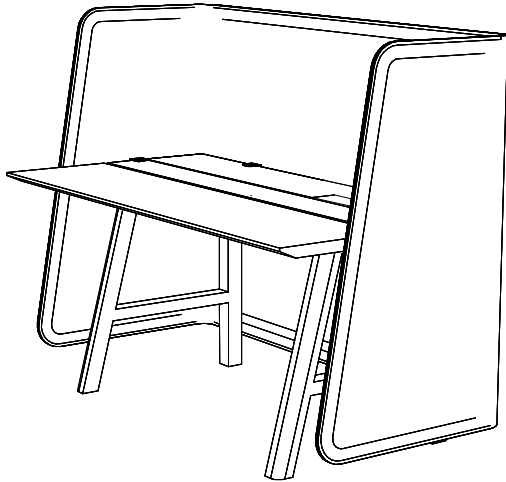

Configurations

BuzziWrap FrontDesk Full

- Cover: BuzziFelt
- Core: honeycomb cardboard + poplar wood
- Fix: powder coated metal black (RAL 9005), white (RAL 9010) or alu color (RAL 9006)

- L: Front: 100 cm ≤ 160 cm
  39.37" ≤ 62.99"
- W: Side: 40 cm or 60 cm (measured at worktop level)
  15.75" or 23.62"
- ✘ H: 100 cm, 110 cm or 120 cm
  39.37", 43.31" or 47.24"
- D: 3,5 cm
  1.38"

- ... Bicolor
  Fix L, L Plus, XL, XXL