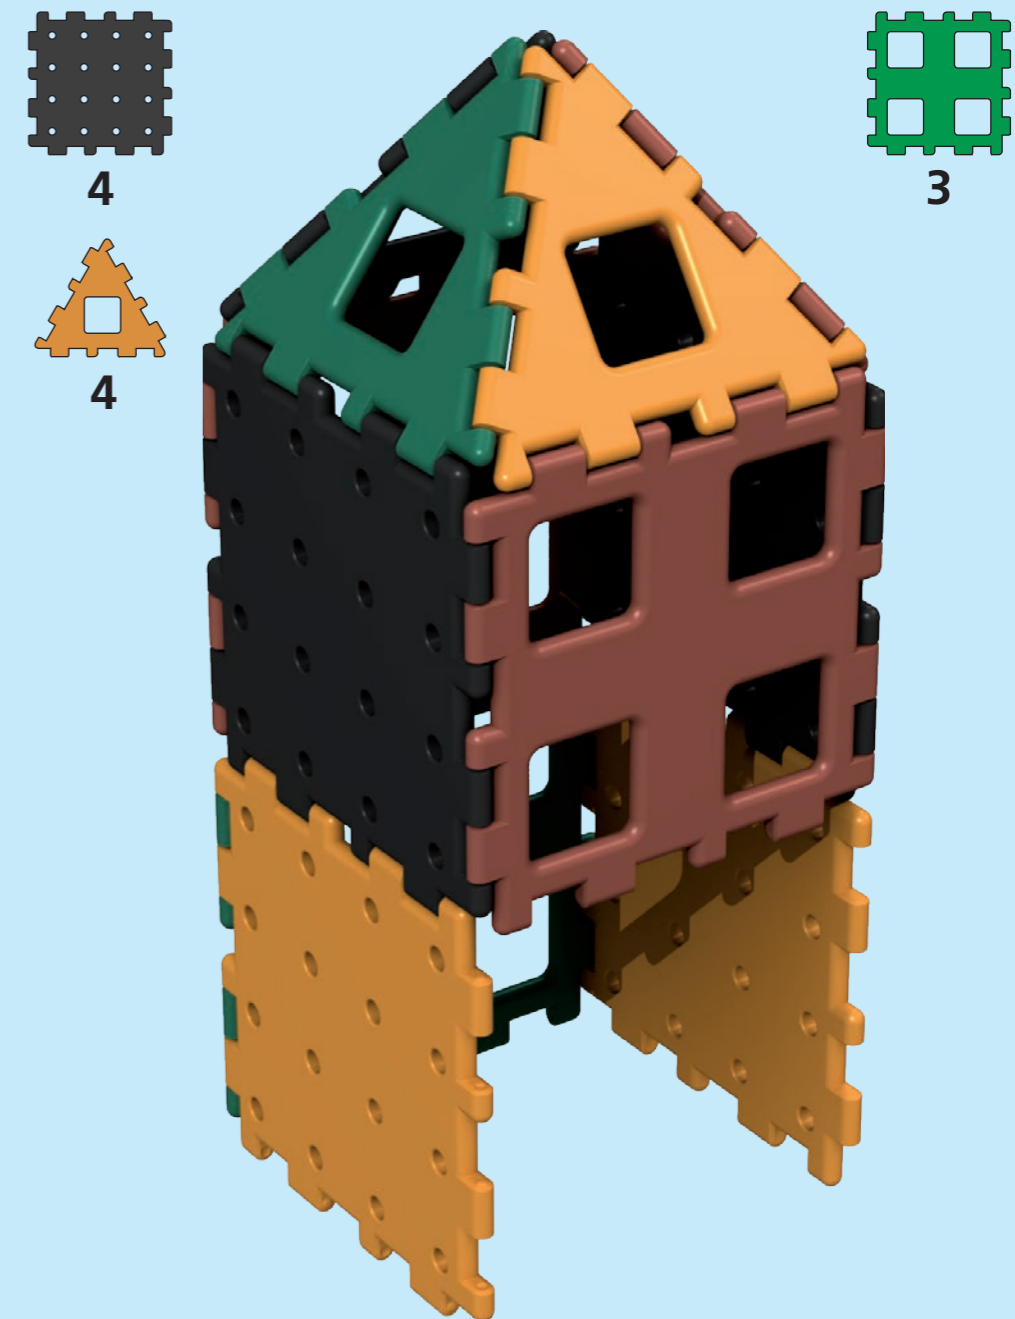

XL POLYDRON

NATURAL COLOURS

70-71200 - XL Polydron Natural Set 1 (12 Pieces)
 70-71205 - XL Polydron Natural Set 2 (24 Pieces)
 70-71210 - XL Polydron Natural Set 3 (36 pieces)

NEW XL Polydron
 is 4 times the size
 of Giant Polydron

Suitable for use
 by children over
 24 months

Always remove 1 panel from model for easy entrance & exit

DATE OF MANUFACTURE:

POLYDRON LIMITED
 Site E, Lakeside Business Park, Broadway Lane, South Cerney,
 Cirencester, Glos. GL7 5XL, England
 Tel: +44(0)1285 863980 - Fax: +44(0)1285 863981
 Email: headoffice@polydron.com - Web: www.polydron.com

MADE IN INDIA

Set 1 - Prism

Set 1 - Tower

Set 1 - House

Set 1 - Tunnel

Set 2 - Medium House

Set 2 - House & Garage

Set 2 - Two Towers

Set 2 - Town House

Set 3 - Mansion

Set 3 - Large House

Set 3 - Town Hall