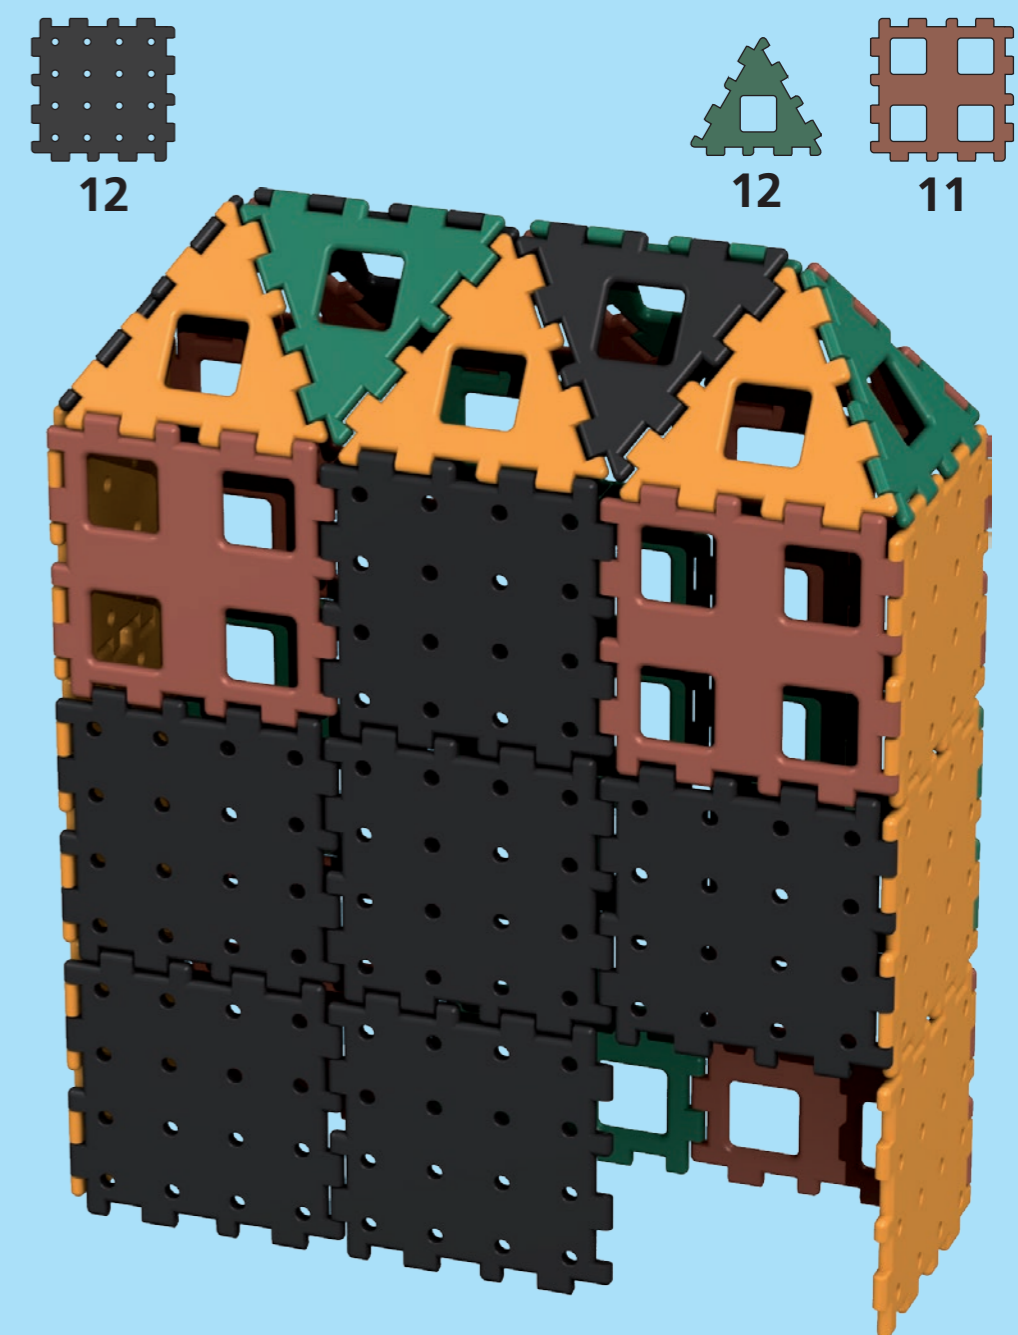

XL POLYDRON

NATURAL COLOURS

70-71200 - XL Polydron Natural Set 1 (12 Pieces)
 70-71205 - XL Polydron Natural Set 2 (24 Pieces)
 70-71210 - XL Polydron Natural Set 3 (36 pieces)

NEW XL Polydron
 is 4 times the size
 of Giant Polydron

MADE IN INDIA

Set 1 - Prism

Set 1 - Tower

Set 1 - House

Set 1 - Tunnel

Set 2 - Medium House

Set 2 - House & Garage

Set 2 - Two Towers

Set 2 - Town House

Set 3 - Mansion

Set 3 - Large House

Set 3 - Town Hall