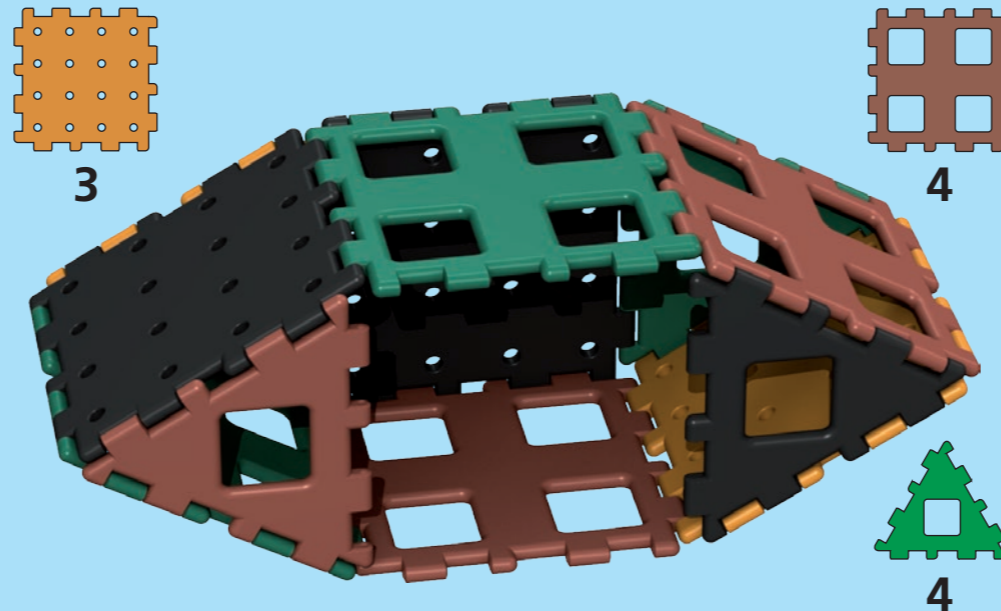

Suitable for use
 by children over
 24 months

Always remove 1 panel from model for easy entrance & exit

DATE OF MANUFACTURE:

POLYDRON LIMITED
 Site E, Lakeside Business Park, Broadway Lane, South Cerney,
 Cirencester, Glos. GL7 5XL, England
 Tel: +44(0)1285 863980 - Fax: +44(0)1285 863981
 Email: headoffice@polydron.com - Web: www.polydron.com

MADE IN INDIA

Set 1 - Prism

Set 1 - Tower

Set 1 - House

Set 1 - Tunnel

Set 2 - Medium House

Set 2 - House & Garage

Set 2 - Two Towers

Set 2 - Town House

Set 3 - Mansion

Set 3 - Large House

Set 3 - Town Hall