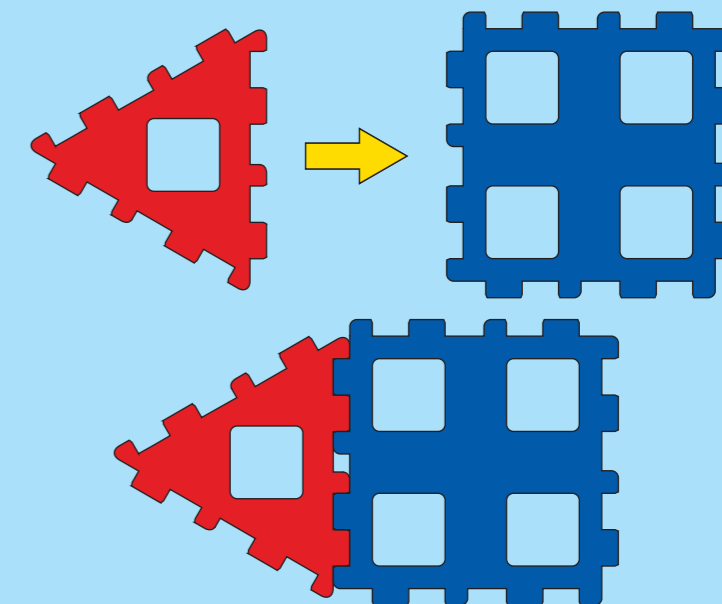

Assembly Instructions