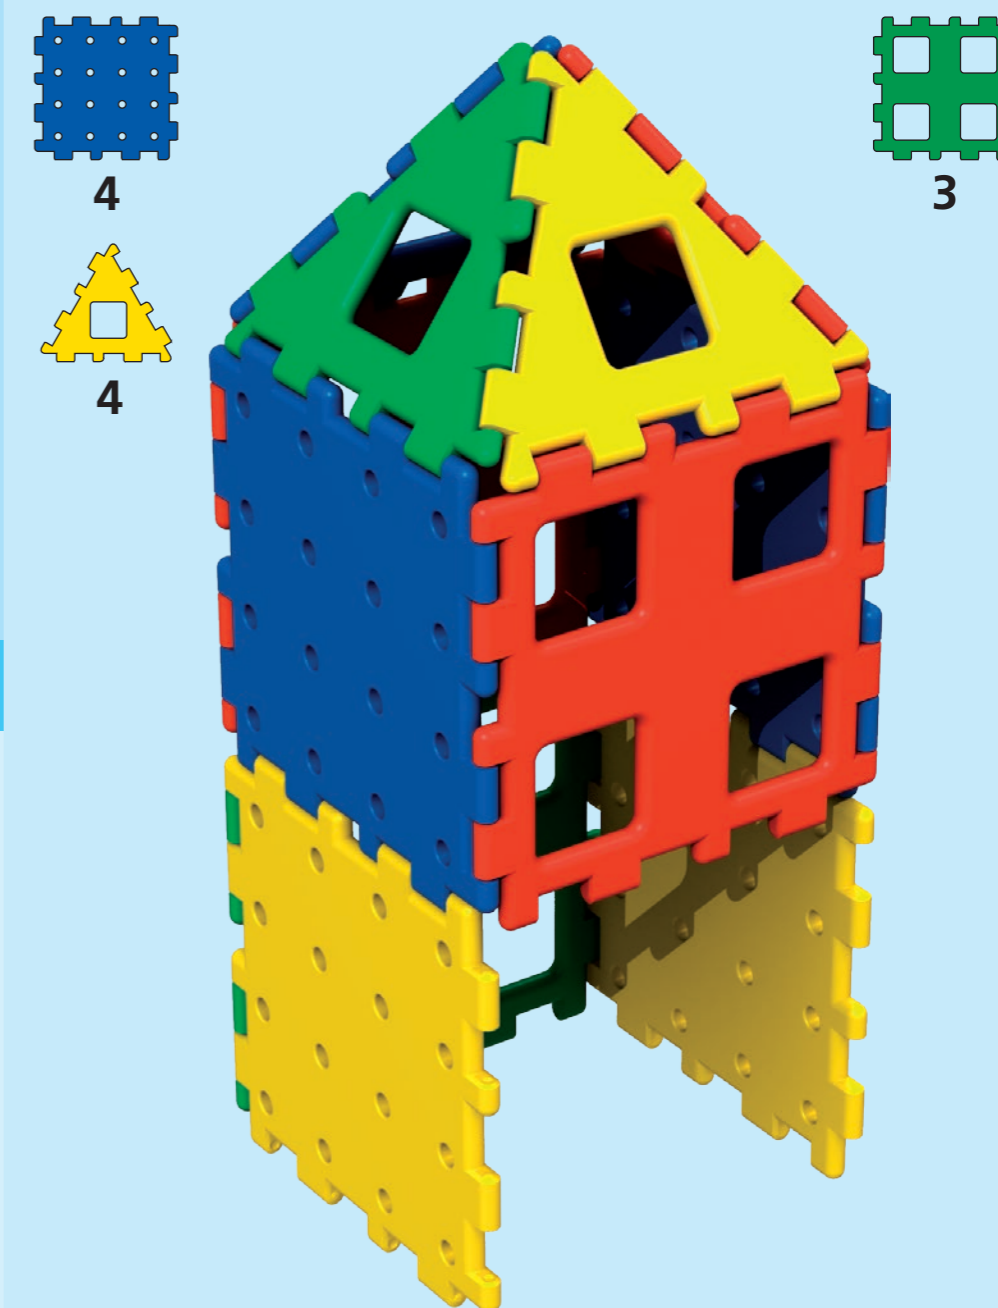

XL POLYDRON

70-7100 - Giant Polydron XL Set 1 (12 Pieces)
 70-7105 - Giant Polydron XL Set 2 (24 Pieces)
 70-7110 - Giant Polydron XL Set 3 (36 pieces)

NEW Giant Polydron XL is 4 times the size of Giant Polydron. Pieces from the 2 ranges fit together perfectly. See the entire range and accessories at www.polydron.com

Suitable for use
by children over
24 months

Set 1 - Prism

Set 1 - Tower

Always remove 1 panel from model for easy entrance & exit

DATE OF MANUFACTURE:

POLYDRON LIMITED
 Site E, Lakeside Business Park, Broadway Lane, South Cerney,
 Cirencester, Glos. GL7 5XL, England
 Tel: +44(0)1285 863980 - Fax: +44(0)1285 863981
 Email: headoffice@polydron.com - Web: www.polydron.com