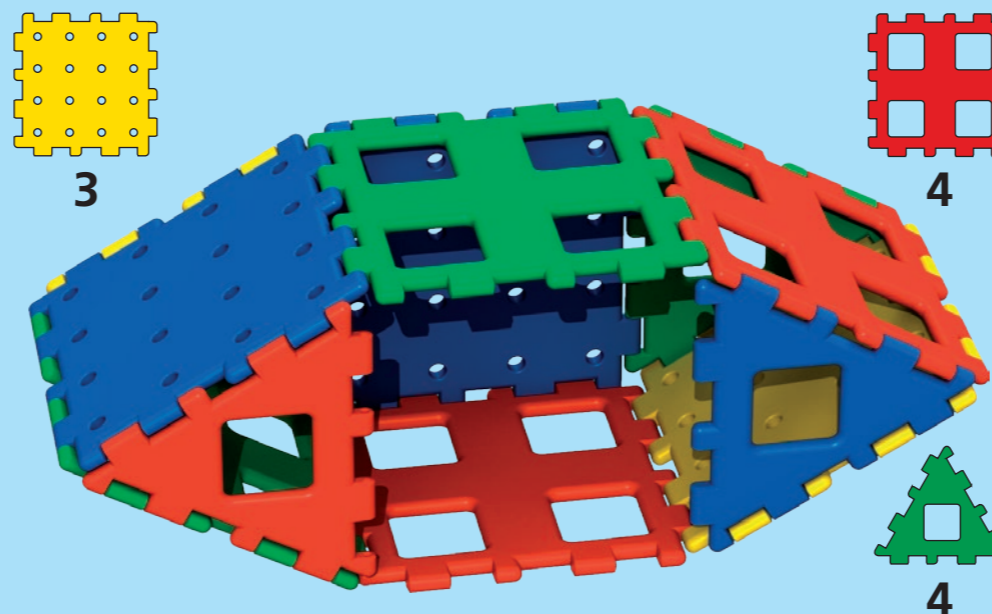

XL POLYDRON

70-7100 - Giant Polydron XL Set 1 (12 Pieces)
 70-7105 - Giant Polydron XL Set 2 (24 Pieces)
 70-7110 - Giant Polydron XL Set 3 (36 pieces)

NEW Giant Polydron XL is 4 times the size of Giant Polydron. Pieces from the 2 ranges fit together perfectly. See the entire range and accessories at www.polydron.com

Suitable for use
by children over
24 months

Set 1 - Prism

Set 1 - Tower

Always remove 1 panel from model for easy entrance & exit

DATE OF MANUFACTURE:

POLYDRON LIMITED
 Site E, Lakeside Business Park, Broadway Lane, South Cerney,
 Cirencester, Glos. GL7 5XL, England
 Tel: +44(0)1285 863980 - Fax: +44(0)1285 863981
 Email: headoffice@polydron.com - Web: www.polydron.com