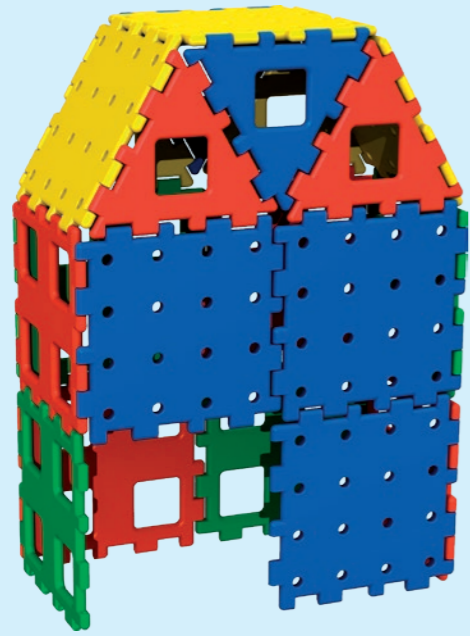

Suitable for use
by children over
24 months

Set 1 - Prism

Set 1 - Tower

Always remove 1 panel from model for easy entrance & exit

DATE OF MANUFACTURE:

POLYDRON LIMITED
 Site E, Lakeside Business Park, Broadway Lane, South Cerney,
 Cirencester, Glos. GL7 5XL, England
 Tel: +44(0)1285 863980 - Fax: +44(0)1285 863981
 Email: headoffice@polydron.com - Web: www.polydron.com

**MADE IN
INDIA**

Set 1 - House

Set 1 - Tunnel

Set 2 - Medium House

6

6

8

Set 2 - House & Garage

6

8

8

Set 2 - Two Towers

8

8

8

Set 2 - Town House

8

8

7

Set 3 - Mansion

12

12

10

Set 3 - Large House