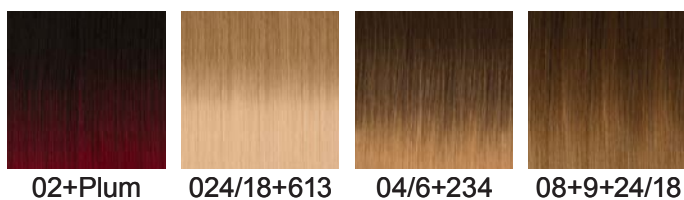

Extensions Colour Chart

100% Human Remy Hair

Ombre Colours

Candy Colours