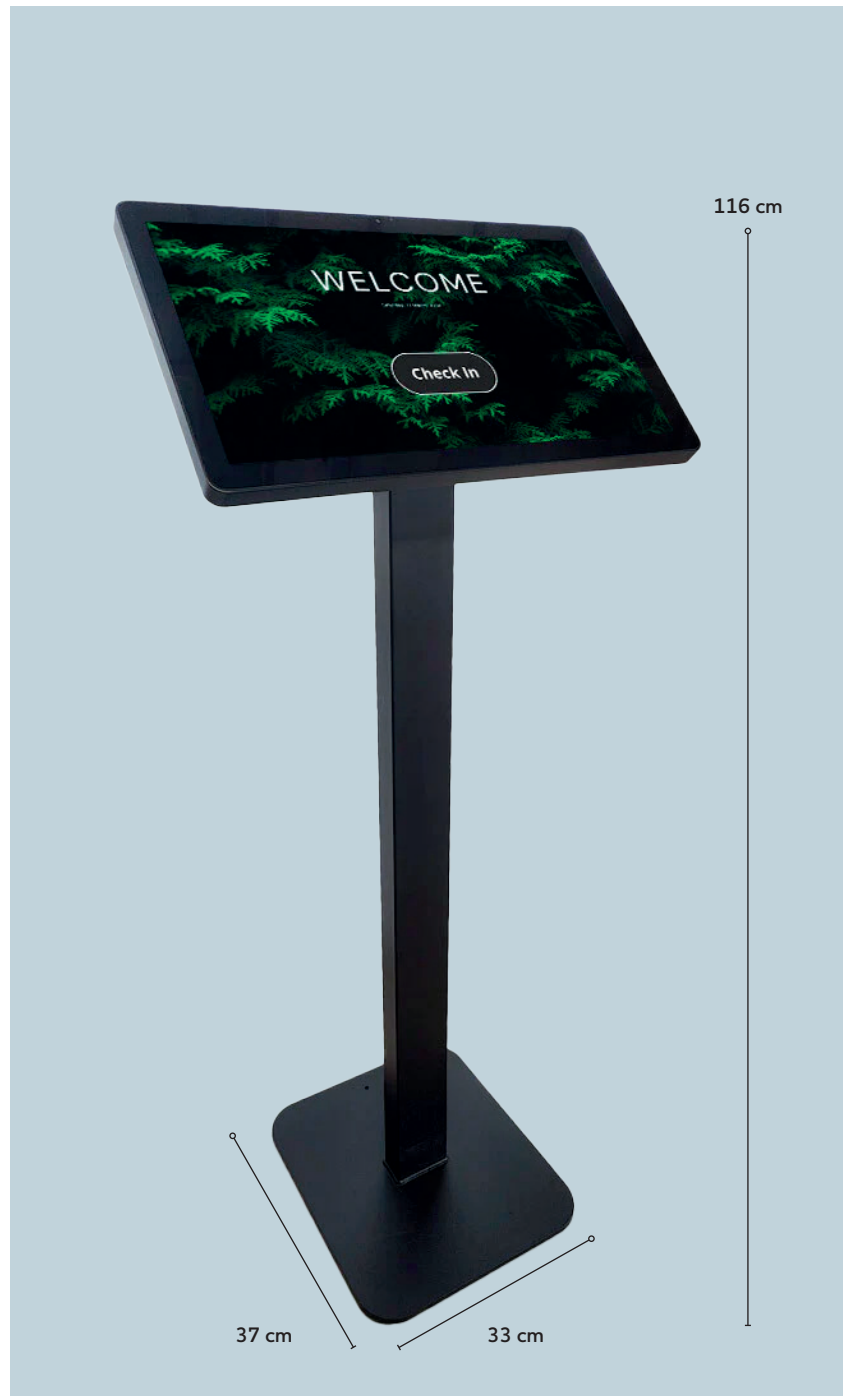

Elegant and stable

Is a professional free standing floor mount with a great design to fit all needs and environments. ES-1000 comes in black structure powder coating and 110cm in height. Made for tablets and display supporting 100 x 100 Vesa.

The design and finish of the Elegance Stand will make your free-standing screen solution look incredibly exclusive in any environment.

OPTIONS

- Customizable design and color options
- Freestanding with the option for floor attachment
- Cables routing behind the screen and beneath the stable baseplate

SPECIFICATIONS

DIMENSIONS
116H x 33W x 27D cm

BASE PLATE
33W x 37D cm

WEIGHT
12 kg (excl. equipment)

VESA
VESA 100 X 100 MM

MODEL

ES-1000
SKU:STA/ES/1000
GTIN/EAN:574400383
MPN:IS1200