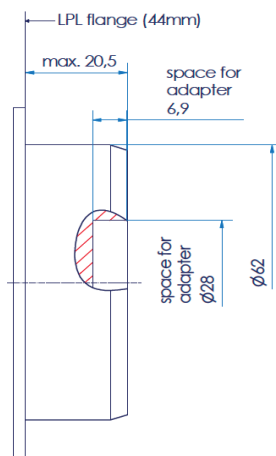

# LPLx2 VV

Article No: 60000000104

The LPLx2 VV optical extender doubles the focal length of Vista Vision Format LPL mount lenses. Its compact optical and mechanical design makes it compatible with a wide range of lenses. High-index, low-dispersion glass ensures the highest possible resolution and contrast with minimal optical degradation.

The extender transmits light over 4 times the area with a decrease in brightness by two f-stops. Recommended maximum input T-Stop is 1.9. The LPLx2 VV mounts directly to native LPL mount lenses and LPL cameras.

## Technical Data

Max. Image Diameter (mm)	46.4
Magnification	x2
Max. Input T-Stop	1.9
Light Drop (Stops)	2.0
Lens Mount	LPL Standard

Camera Mount	LPL Standard
Diameter (mm)	87.0
Length (mm) LPL to LPL	34.8
Weight (kg)	0.5

ill. 1: max. measurements of input lens

ill. 2: dimensional drawing