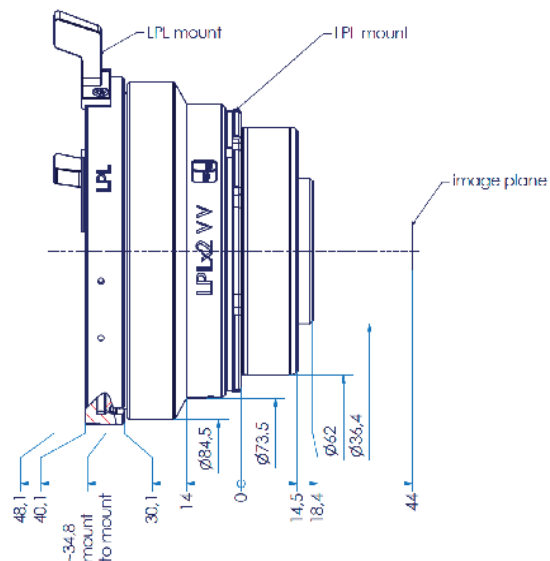

The extender transmits light over 4 times the area with a decrease in brightness by two f-stops. Recommended maximum input T-Stop is 1.9. The LPLx2 VV mounts directly to native LPL mount lenses and LPL cameras.

## Technical Data

Max. Image Diameter (mm)	46.4
Magnification	x2
Max. Input T-Stop	1.9
Light Drop (Stops)	2.0
Lens Mount	LPL Standard

Camera Mount	LPL Standard
Diameter (mm)	87.0
Length (mm) LPL to LPL	34.8
Weight (kg)	0.5

ill. 1: max. measurements of input lens

ill. 2: dimensional drawing