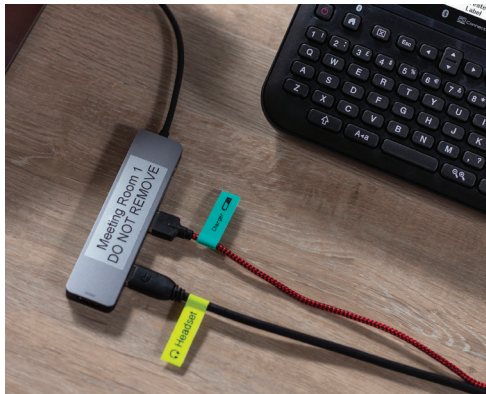

Packed with features

The PT-D610BT is a user-friendly desktop label printer that's compatible with your way of working. Use it as a standalone device or connect it to your PC or smart device for more advanced features!

Using the 17 built-in fonts, 160 decorative frames and 900 symbols, you can create customised labels that look professional and are fit for purpose. You can also save up to 99 templates and use the built-in automatic cutter for easy high-volume printing.

With its large full colour high-resolution display, QWERTY keyboard, free Brother software and apps, USB and Bluetooth connectivity, it's a versatile labelling solution designed for labelling around the office.

Cable labelling function