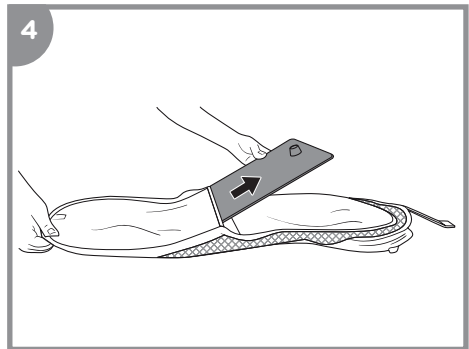

Holding both sides of BASSINET, fold inward.

Fasten STRAP

Press BUTTON on one LEG and swing inward. Repeat on other three LEGS.

## Care & Cleaning: Removing the Cover

While the BASSINET is fully assembled remove mattress from BASSINET.

Completely unzip the FABRIC COVER under all four sides of the TOP RAIL.

Remove cover completely.