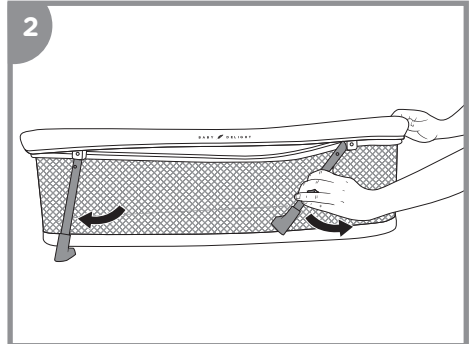

Swing each of four LEGS out until you hear a “click” sound.