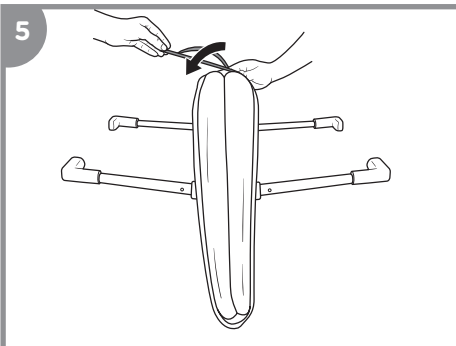

GREEN LABEL only shown

Slide LOCKING MECHANISM towards GREEN LABEL until you hear a “click” sound.  
(NOTE: RED LABEL should not be visible when LOCKING MECHANISM in engaged).

Zip FABRIC COVER. Repeat steps 3-5 on opposite side of BASSINET.

## Folding the Bassinet

Unzip FABRIC COVER under TOP RAIL.

Squeeze UN-LOCKING TRIGGER until BUTTON is engaged.

Slide LOCKING MECHANISM away from GREEN LABEL until you hear a "click" sound. (Red label should be visible when unlocked). Repeat on opposite side of BASSINET.

Holding both sides of BASSINET, fold inward.

Fasten STRAP

Press BUTTON on one LEG and swing inward. Repeat on other three LEGS.