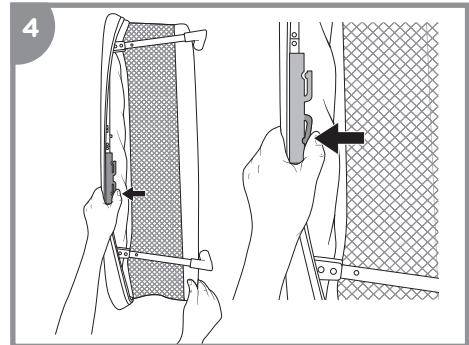

# Assembly/Operating

Remove BASSINET from TRAVEL BAG, unfasten strap and unfold.

Swing each of four LEGS out until you hear a “click” sound.

Unzip FABRIC COVER under the top rail of the BASSINET.

Lay BASSINET on side. Squeeze LOCKING TRIGGER until BUTTON is engaged.

GREEN LABEL only shown

Slide LOCKING MECHANISM towards GREEN LABEL until you hear a “click” sound.  
(NOTE: RED LABEL should not be visible when LOCKING MECHANISM in engaged).

Zip FABRIC COVER. Repeat steps 3-5 on opposite side of BASSINET.