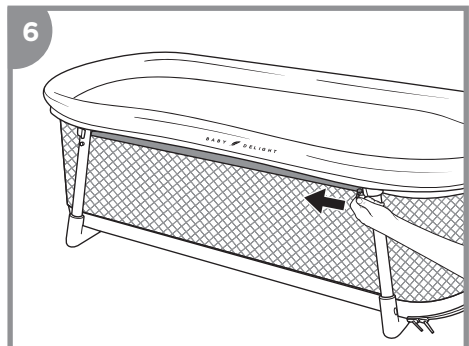

# Assembly/Operating

Remove BASSINET from TRAVEL BAG, unfasten strap and unfold.

Swing each of four LEGS out until you hear a “click” sound.

Unzip FABRIC COVER under the top rail of the BASSINET.

Lay BASSINET on side. Squeeze LOCKING TRIGGER until BUTTON is engaged.

GREEN LABEL only shown

Slide LOCKING MECHANISM towards GREEN LABEL until you hear a “click” sound.  
(NOTE: RED LABEL should not be visible when LOCKING MECHANISM in engaged).

Zip FABRIC COVER. Repeat steps 3-5 on opposite side of BASSINET.