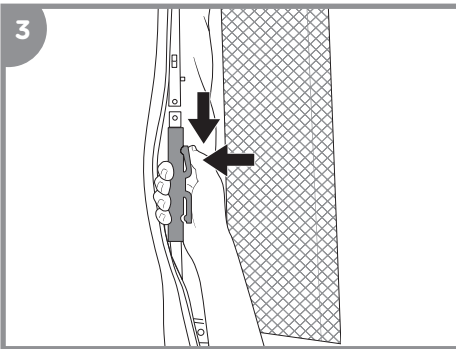

Slide LOCKING MECHANISM away from GREEN LABEL until you hear a "click" sound. (Red label should be visible when unlocked). Repeat on opposite side of BASSINET.