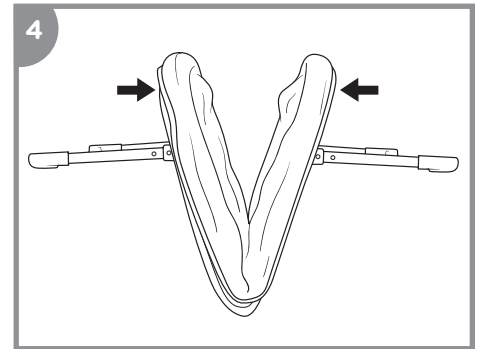

## Folding the Bassinet

Unzip FABRIC COVER under TOP RAIL.

Squeeze UN-LOCKING TRIGGER until BUTTON is engaged.

Slide LOCKING MECHANISM away from GREEN LABEL until you hear a "click" sound. (Red label should be visible when unlocked). Repeat on opposite side of BASSINET.

Holding both sides of BASSINET, fold inward.

Fasten STRAP

Press BUTTON on one LEG and swing inward. Repeat on other three LEGS.