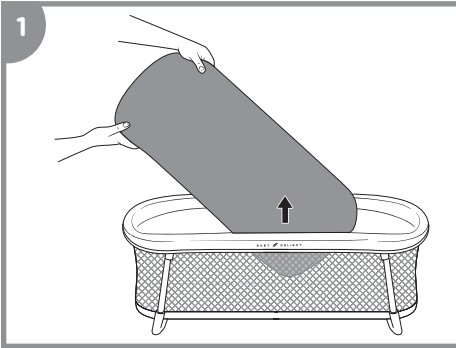

## Folding the Bassinet

Unzip FABRIC COVER under TOP RAIL.

Squeeze UN-LOCKING TRIGGER until BUTTON is engaged.

Slide LOCKING MECHANISM away from GREEN LABEL until you hear a "click" sound. (Red label should be visible when unlocked). Repeat on opposite side of BASSINET.

Holding both sides of BASSINET, fold inward.

Fasten STRAP

Press BUTTON on one LEG and swing inward. Repeat on other three LEGS.

## Care & Cleaning: Removing the Cover

While the BASSINET is fully assembled remove mattress from BASSINET.

Completely unzip the FABRIC COVER under all four sides of the TOP RAIL.

Remove cover completely.