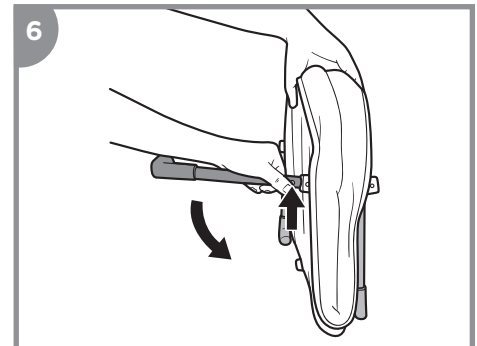

## Folding the Bassinet

Unzip FABRIC COVER under TOP RAIL.

Squeeze UN-LOCKING TRIGGER until BUTTON is engaged.

Slide LOCKING MECHANISM away from GREEN LABEL until you hear a "click" sound. (Red label should be visible when unlocked). Repeat on opposite side of BASSINET.

Holding both sides of BASSINET, fold inward.

Fasten STRAP

Press BUTTON on one LEG and swing inward. Repeat on other three LEGS.