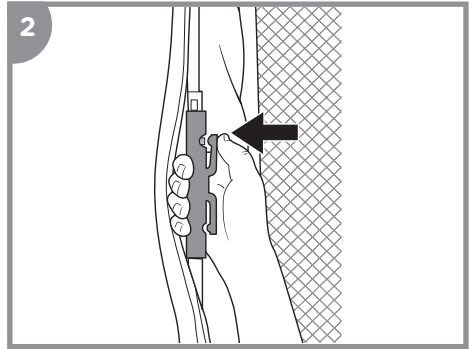

Squeeze UN-LOCKING TRIGGER until BUTTON is engaged.