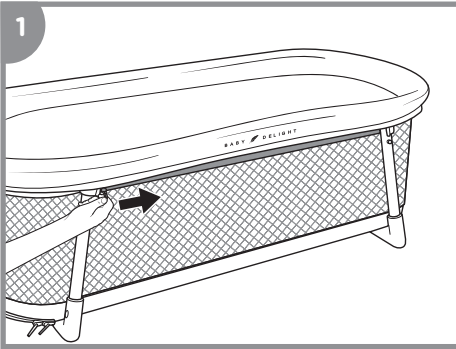

Folding the Bassinet

Unzip FABRIC COVER under TOP RAIL.