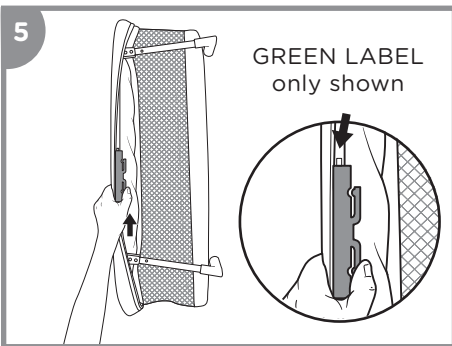

# Assembly/Operating

Remove BASSINET from TRAVEL BAG, unfasten strap and unfold.

Swing each of four LEGS out until you hear a “click” sound.

Unzip FABRIC COVER under the top rail of the BASSINET.

Lay BASSINET on side. Squeeze LOCKING TRIGGER until BUTTON is engaged.

GREEN LABEL only shown

Slide LOCKING MECHANISM towards GREEN LABEL until you hear a “click” sound.  
(NOTE: RED LABEL should not be visible when LOCKING MECHANISM in engaged).

Zip FABRIC COVER. Repeat steps 3-5 on opposite side of BASSINET.