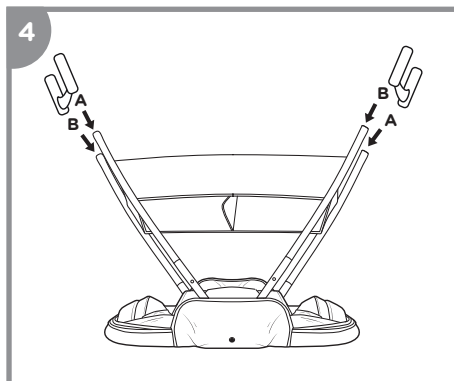

- If a sheet is used with the pad, use only the one provided by Baby Delight or one specifically designed to fit the dimension of the bassinet mattress.
- To reduce the risk of SIDS, pediatricians recommend healthy infants be placed on their backs to sleep, unless otherwise advised by your physician.

Assembly/Operating

Assembling the BASSINET:

Plug one FOOT TUBE into two FEET (one "A" foot and one "B" foot) until button clicks into place. Repeat for the other FOOT TUBE and TWO FEET.

Unfold Bassinet FRAME by spreading FRAME apart until you hear a click.

Assembly/Operating (Continued)

Plug the four LEGS with the STORAGE BASKET attached into the UPPER FRAME TUBES making sure BUTTONS face inward and are clicked into place.

NOTE: The X-STRAP should be on the bottom of the STORAGE BASKET.