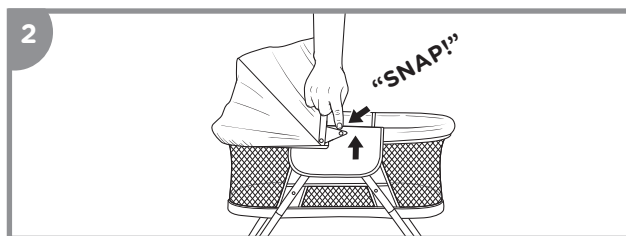

Click each FOOT TUBE ASSEMBLY into the LEGS making sure to click "A" FEET into "A" TUBES and "B" FEET into "B" TUBES.

Turn assembled BASSINET over and place BOARD (with hinge side facing down) and MATTRESS with SHEET inside the BASSINET.

Attaching the CANOPY:

Stretch CANOPY over FRAME with LOGO facing upwards.

Snap the two CANOPY BUTTONS on each side of the FRAME to secure CANOPY.

NOTE: The BUTTON attached to the triangle shaped tab should be snapped to the TOP SNAP.