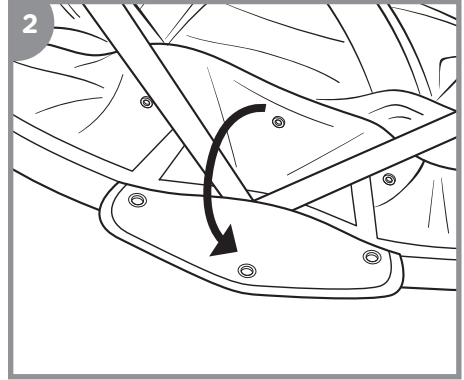

Unsnap SIDE FLAPS (with LOGO) from FRAME.