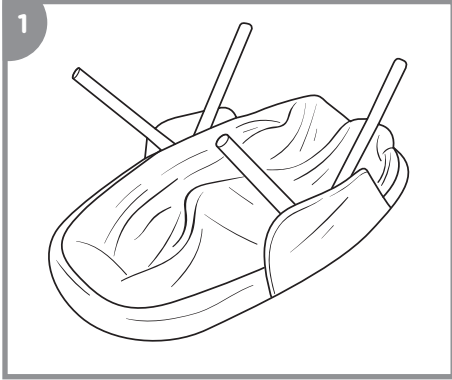

Care & Cleaning

Simply use a mild soap and damp cloth to wipe down the BASSINET.

- To machine wash MATTRESS SHEET, wash on gentle cycle and air dry
- To machine wash FABRIC COVER, wash on gentle cycle and air dry
- To remove FABRIC COVER:

Turn BASSINET upside down.