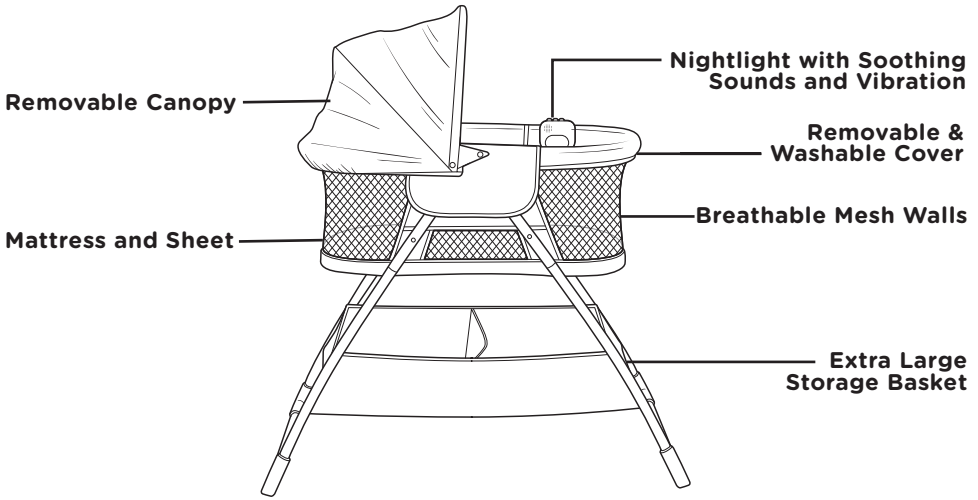

Beside Me™ Doze

Deluxe Bedside Bassinet

Care & Instructions

Contents

Fabric Cover

Canopy

Mattress with Waterproof Sheet

Nightlight/Sounds/Vibration Unit

- If a sheet is used with the pad, use only the one provided by Baby Delight or one specifically designed to fit the dimension of the bassinet mattress.
- To reduce the risk of SIDS, pediatricians recommend healthy infants be placed on their backs to sleep, unless otherwise advised by your physician.