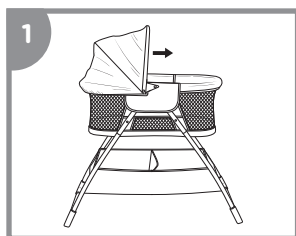

Attaching the CANOPY:

Stretch CANOPY over FRAME with LOGO facing upwards.