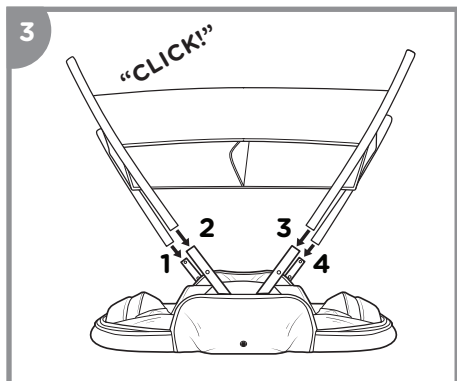

- If a sheet is used with the pad, use only the one provided by Baby Delight or one specifically designed to fit the dimension of the bassinet mattress.
- To reduce the risk of SIDS, pediatricians recommend healthy infants be placed on their backs to sleep, unless otherwise advised by your physician.

Assembly/Operating

Assembling the BASSINET:

Plug one FOOT TUBE into two FEET (one "A" foot and one "B" foot) until button clicks into place. Repeat for the other FOOT TUBE and TWO FEET.

Unfold Bassinet FRAME by spreading FRAME apart until you hear a click.

Assembly/Operating (Continued)

Plug the four LEGS with the STORAGE BASKET attached into the UPPER FRAME TUBES making sure BUTTONS face inward and are clicked into place.

NOTE: The X-STRAP should be on the bottom of the STORAGE BASKET.