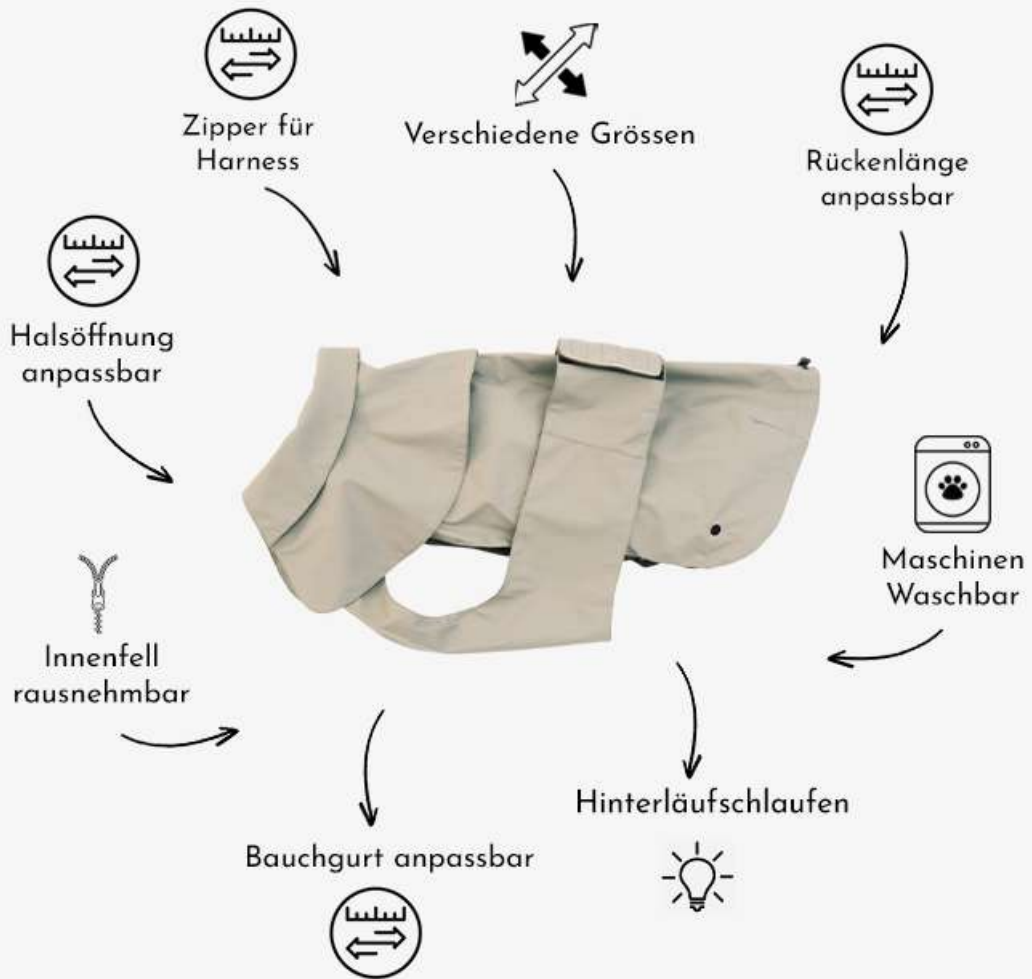

Designed In Switzerland

MILO RAIN COAT

RUBY - QUILTED COAT WITH HARNESS

SIZE & SKU:

XS 37 - 42 cm/56-63 cm/39 cm DOG-DOR-RUB2XS-O

S 40-46 cm/62-70 cm/42 cm DOG-DOR-RUB2S-O

M 45-52 cm/69-77 cm/43 cm DOG-DOR-RUB2M-O