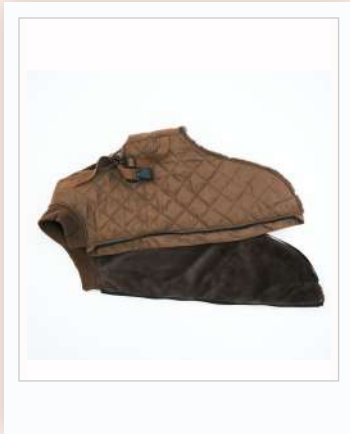

Maschinen
Waschbar

Bauchgurt
anpassbar

Hinterläufschlaufen

RUBY - QUILTED COAT WITH HARNESS

WEAR

RUBY - QUILTED COAT WITH HARNESS

SIZE & SKU:

XS 37 - 42 cm/56-63 cm/39 cm DOG-DOR-RUB1XS-B