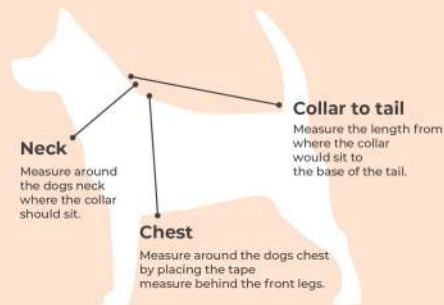

PET & Co.

Dog Sizing Guide for DOG Wear

Traditional Dog Size

SIZE	BACK LENGTH	CHEST	NECK
XS	37 - 42 cm	56 - 63 cm	39 cm
Small	40 - 46 cm	62 - 70 cm	42 cm
Medium	45 - 52 cm	69 - 77 cm	43 cm
Large	51 - 57 cm	73 - 84 cm	48 cm
Large +	56 - 63 cm	80 - 92 cm	50 cm
XL	62 - 69 cm	83 - 96 cm	53 cm

Sauce Dog

SIZE	BACK LENGTH	CHEST	NECK
DH-S	33 cm	45 - 52 cm	34 cm
DH-M	36 cm	45 - 55 cm	36 cm