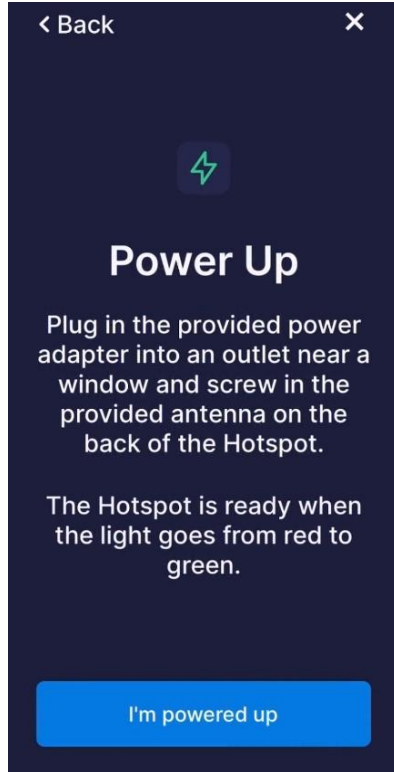

1/ First, open your Aitek App. Click “+ Add Hotspot”.

2/ This page provides a general guidance on how to set up your miner properly.

3/ Click" Next" and then you will be direct to "Diagnostics" Page, click" I Understand"

4/ Make sure that your miner is plugged in.

5/ To enable the Bluetooth pairing mode, please use the included Pin Press the tiny "BT Button" next to the "TF Card" slot for 5+ seconds.

6/ After clicking “Scan for my Hotspot”, you will see this scanning page.