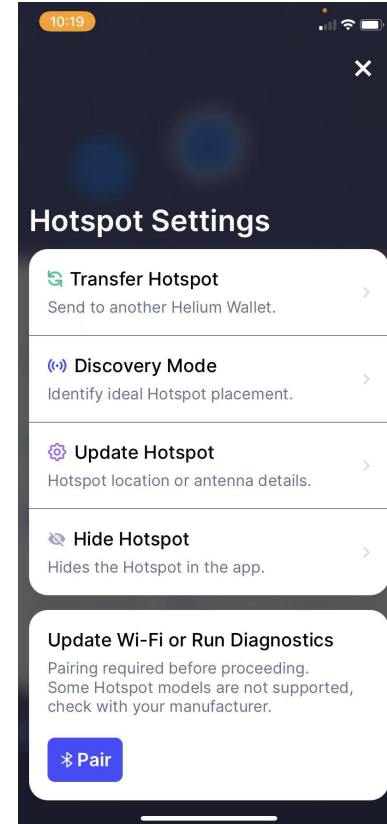

13/ Once open the Settings, click “updates hotspot”