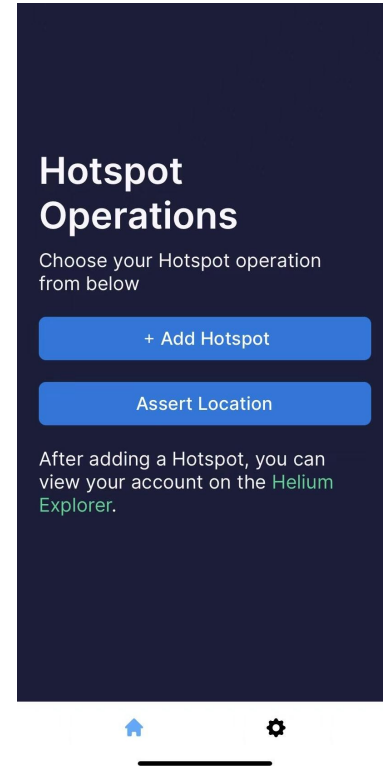

1/ First, open your Aitek App. Click “+ Add Hotspot”.

2/ This page provides a general guidance on how to set up your miner properly.

3/ Click" Next" and then you will be direct to "Diagnostics" Page, click" I Understand"