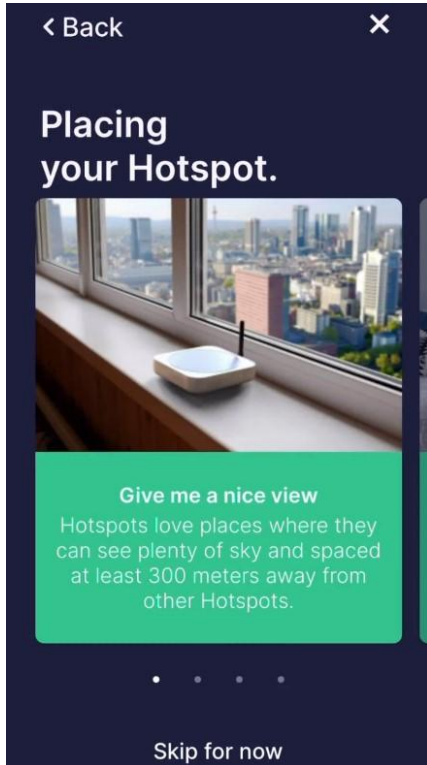

2/ This page provides a general guidance on how to set up your miner properly.