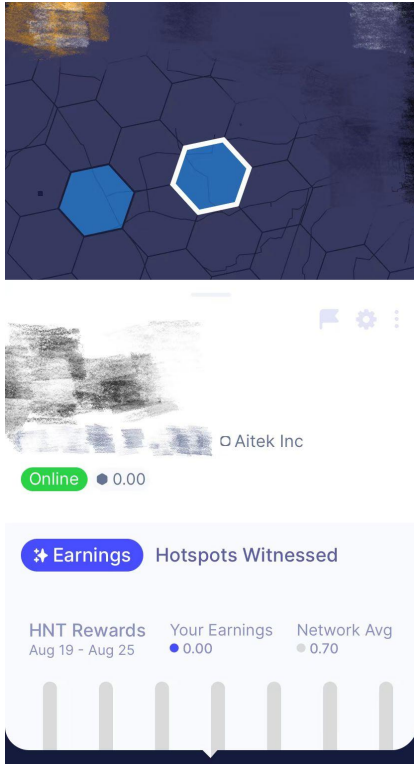

7/ You miner should be detected and found. Select and continue.

8/ Link your WiFi or use Ethernet Instead.

9/ In the newest version of APP, Location Setup will be hold till later.

10/ When all the info is configured
click "I Confirm" to add your
Hotspot to Blockchain. Yay!

**Add Hotspot
to
Blockchain?**

Hotspot Name:
Shamrock

Location:
[blurred]

Gain Elevation
[blurred] [blurred]

Owner:
[blurred]

Maker
Aitek App

Cancel I Confirm

11/ Then it will automatically
register your Hotspot.

REGISTERING HOTSPOT

This can take a few
minutes so feel free to
close this screen.

Go to Wallet

12/ To assert hotspot location,open the Helium app, found the hotspot page and click Setting right next to the 3 dots