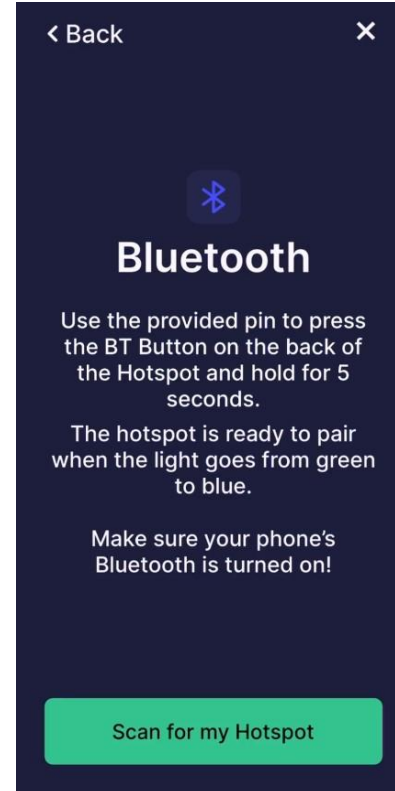

1/ First, open your Aitek App. Click “+ Add Hotspot”.

2/ This page provides a general guidance on how to set up your miner properly.

3/ Click" Next" and then you will be direct to "Diagnostics" Page, click" I Understand"

4/ Make sure that your miner is plugged in.

5/ To enable the Bluetooth pairing mode, please use the included Pin Press the tiny "BT Button" next to the "TF Card" slot for 5+ seconds.

6/ After clicking “Scan for my Hotspot”, you will see this scanning page.

7/ You miner should be detected and found. Select and continue.

8/ Link your WiFi or use Ethernet Instead.

9/ In the newest version of APP, Location Setup will be hold till later.

10/ When all the info is configured
click "I Confirm" to add your
Hotspot to Blockchain. Yay!