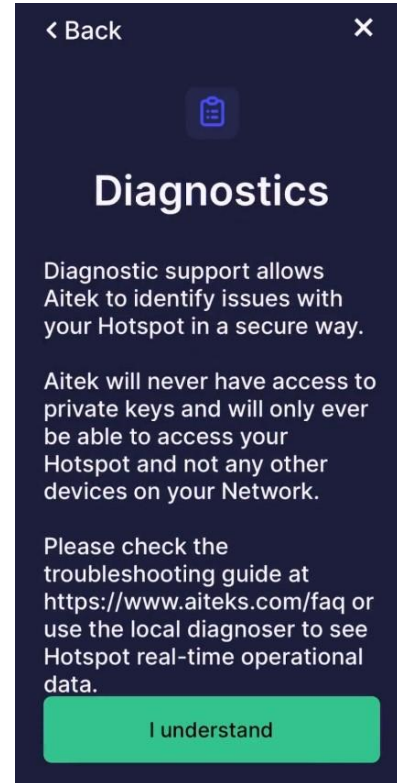

Onboarding Instruction

Hi Aitekker, thank you for purchasing our miner! Welcome to this detailed onboarding instruction and we hope that this will help you activate your device and get you into the Chainnnnnn asap!

1/ First, open your Aitek App. Click “+ Add Hotspot”.

2/ This page provides a general guidance on how to set up your miner properly.

3/ Click" Next" and then you will be direct to "Diagnostics" Page, click" I Understand"

4/ Make sure that your miner is plugged in.

5/ To enable the Bluetooth pairing mode, please use the included Pin Press the tiny "BT Button" next to the "TF Card" slot for 5+ seconds.

6/ After clicking “Scan for my Hotspot”, you will see this scanning page.

7/ You miner should be detected and found. Select and continue.

8/ Link your WiFi or use Ethernet Instead.

9/ In the newest version of APP, Location Setup will be hold till later.

10/ When all the info is configured
click "I Confirm" to add your
Hotspot to Blockchain. Yay!