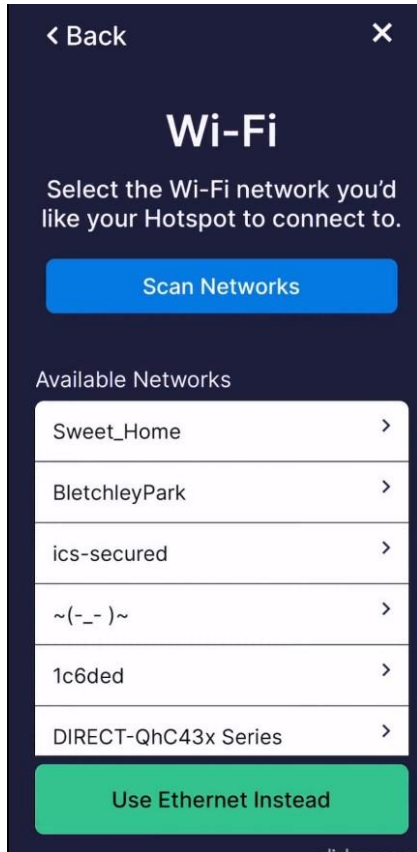

1/ First, open your Aitek App. Click “+ Add Hotspot”.

2/ This page provides a general guidance on how to set up your miner properly.

3/ Click" Next" and then you will be direct to "Diagnostics" Page, click" I Understand"

4/ Make sure that your miner is plugged in.

5/ To enable the Bluetooth pairing mode, please use the included Pin Press the tiny "BT Button" next to the "TF Card" slot for 5+ seconds.

6/ After clicking “Scan for my Hotspot”, you will see this scanning page.

7/ You miner should be detected and found. Select and continue.

8/ Link your WiFi or use Ethernet Instead.

9/ In the newest version of APP, Location Setup will be hold till later.

10/ When all the info is configured
click "I Confirm" to add your
Hotspot to Blockchain. Yay!

**Add Hotspot
to
Blockchain?**

Hotspot Name:
Shamrock

Location:
[blurred]

Gain Elevation
[blurred] [blurred]

Owner:
[blurred]

Maker
Aitek App

Cancel I Confirm

11/ Then it will automatically
register your Hotspot.