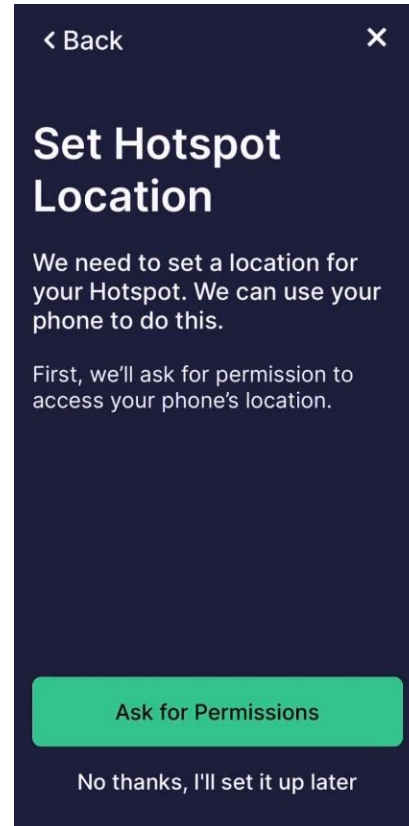

4/ Make sure that your miner is plugged in.

5/ To enable the Bluetooth pairing mode, please use the included Pin Press the tiny "BT Button" next to the "TF Card" slot for 5+ seconds.

6/ After clicking “Scan for my Hotspot”, you will see this scanning page.

7/ You miner should be detected and found. Select and continue.

8/ Link your WiFi or use Ethernet Instead.

9/ In the newest version of APP, Location Setup will be hold till later.

10/ When all the info is configured
click "I Confirm" to add your
Hotspot to Blockchain. Yay!