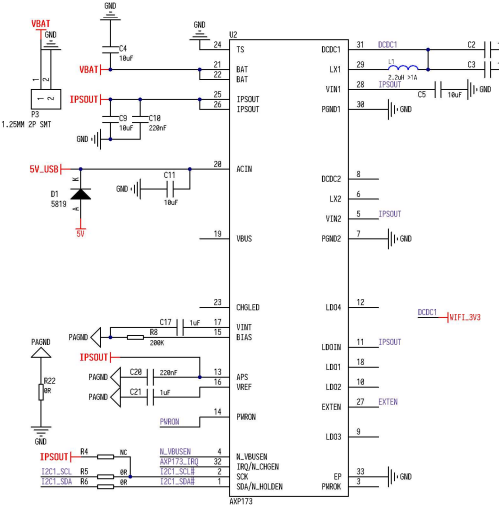

ISP DOWNLOAD

Audio Codec

M1n module

Flash LED

RGB LED

8bit MCU LCD

LCD_Backlight

AXP173 Power managment IC

Buttons

Acc sensor

Connector