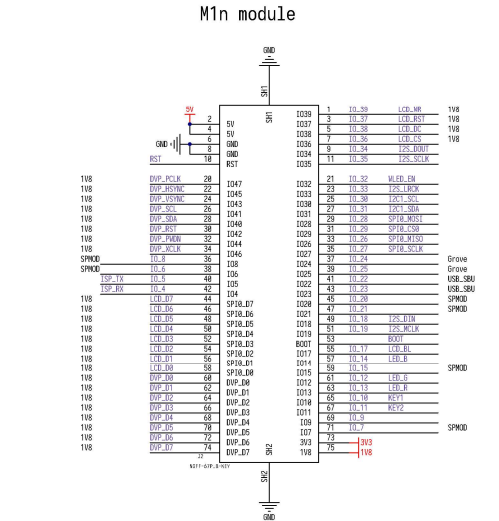

ISP DOWNLOAD

Audio Codec

M1n module

Flash LED

RGB LED

8bit MCU LCD

LCD_Backlight

AXP173 Power managment IC

Buttons

Acc sensor

Connector