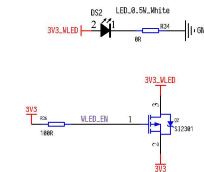

ISP DOWNLOAD

Audio Codec

M1n module

Flash LED

RGB LED

8bit MCU LCD

LCD_Backlight

AXP173 Power managment IC

Buttons

Acc sensor

Connector