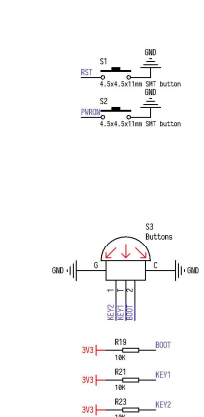

ISP DOWNLOAD

Audio Codec

M1n module

Flash LED

RGB LED

8bit MCU LCD

LCD_Backlight

AXP173 Power managment IC

Buttons

Acc sensor

Connector