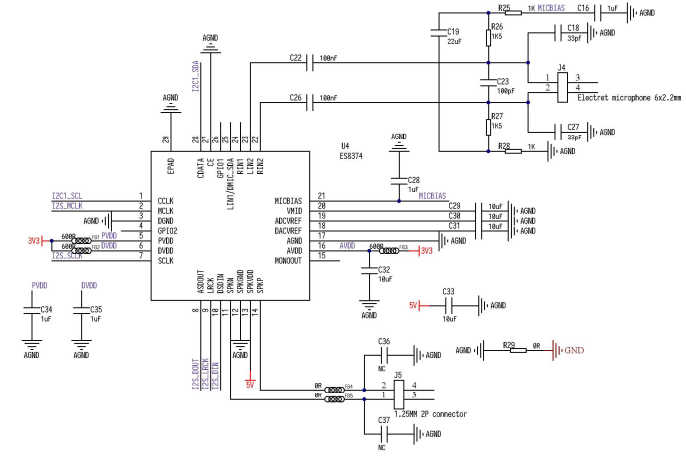

ISP DOWNLOAD

Audio Codec

M1n module

Flash LED

RGB LED

8bit MCU LCD

LCD_Backlight

AXP173 Power managment IC

Buttons

Acc sensor

Connector