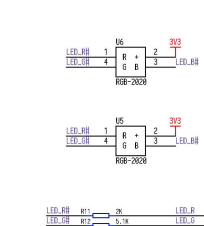

ISP DOWNLOAD

Audio Codec

M1n module

Flash LED

RGB LED

8bit MCU LCD

LCD_Backlight

AXP173 Power managment IC

Buttons

Acc sensor

Connector