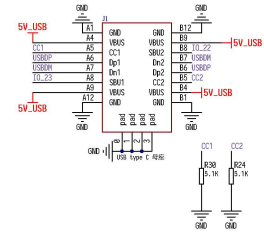

ISP DOWNLOAD

Audio Codec

M1n module

Flash LED

RGB LED

8bit MCU LCD

LCD_Backlight

AXP173 Power managment IC

Buttons

Acc sensor

Connector