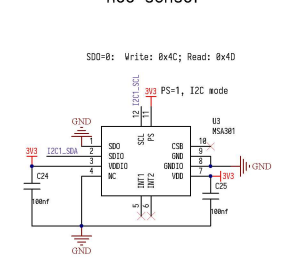

ISP DOWNLOAD

Audio Codec

M1n module

Flash LED

RGB LED

8bit MCU LCD

LCD_Backlight

AXP173 Power managment IC

Buttons

Acc sensor

Connector