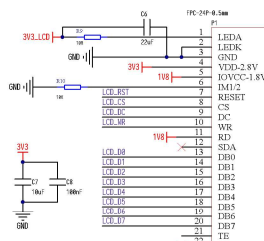

ISP DOWNLOAD

Audio Codec

M1n module

Flash LED

RGB LED

8bit MCU LCD

LCD_Backlight

AXP173 Power managment IC

Buttons

Acc sensor

Connector