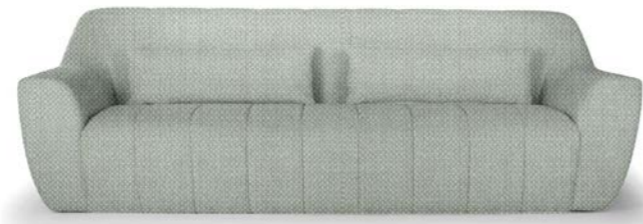

BABETTE ARM CHAIR & SOFA

LOVE TREE INTERIORS

Mocha

Ice Blue

Light Grey

Rust

Blue Grey

Pebble