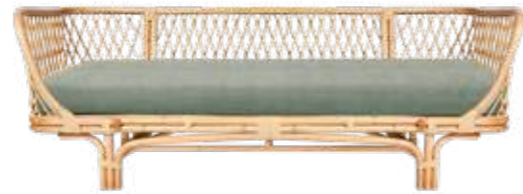

BUNGALOW DAYBED

Natural

Musk

Gingerbread

Rosewater

Night

Seaglass

Mushroom

Merlot

Cornflower

Kale

Copper

Forest

RISING SUN DAYBED

Mallard

LATITUDE