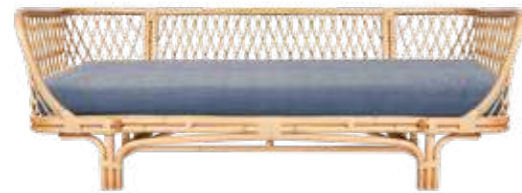

Cornflower