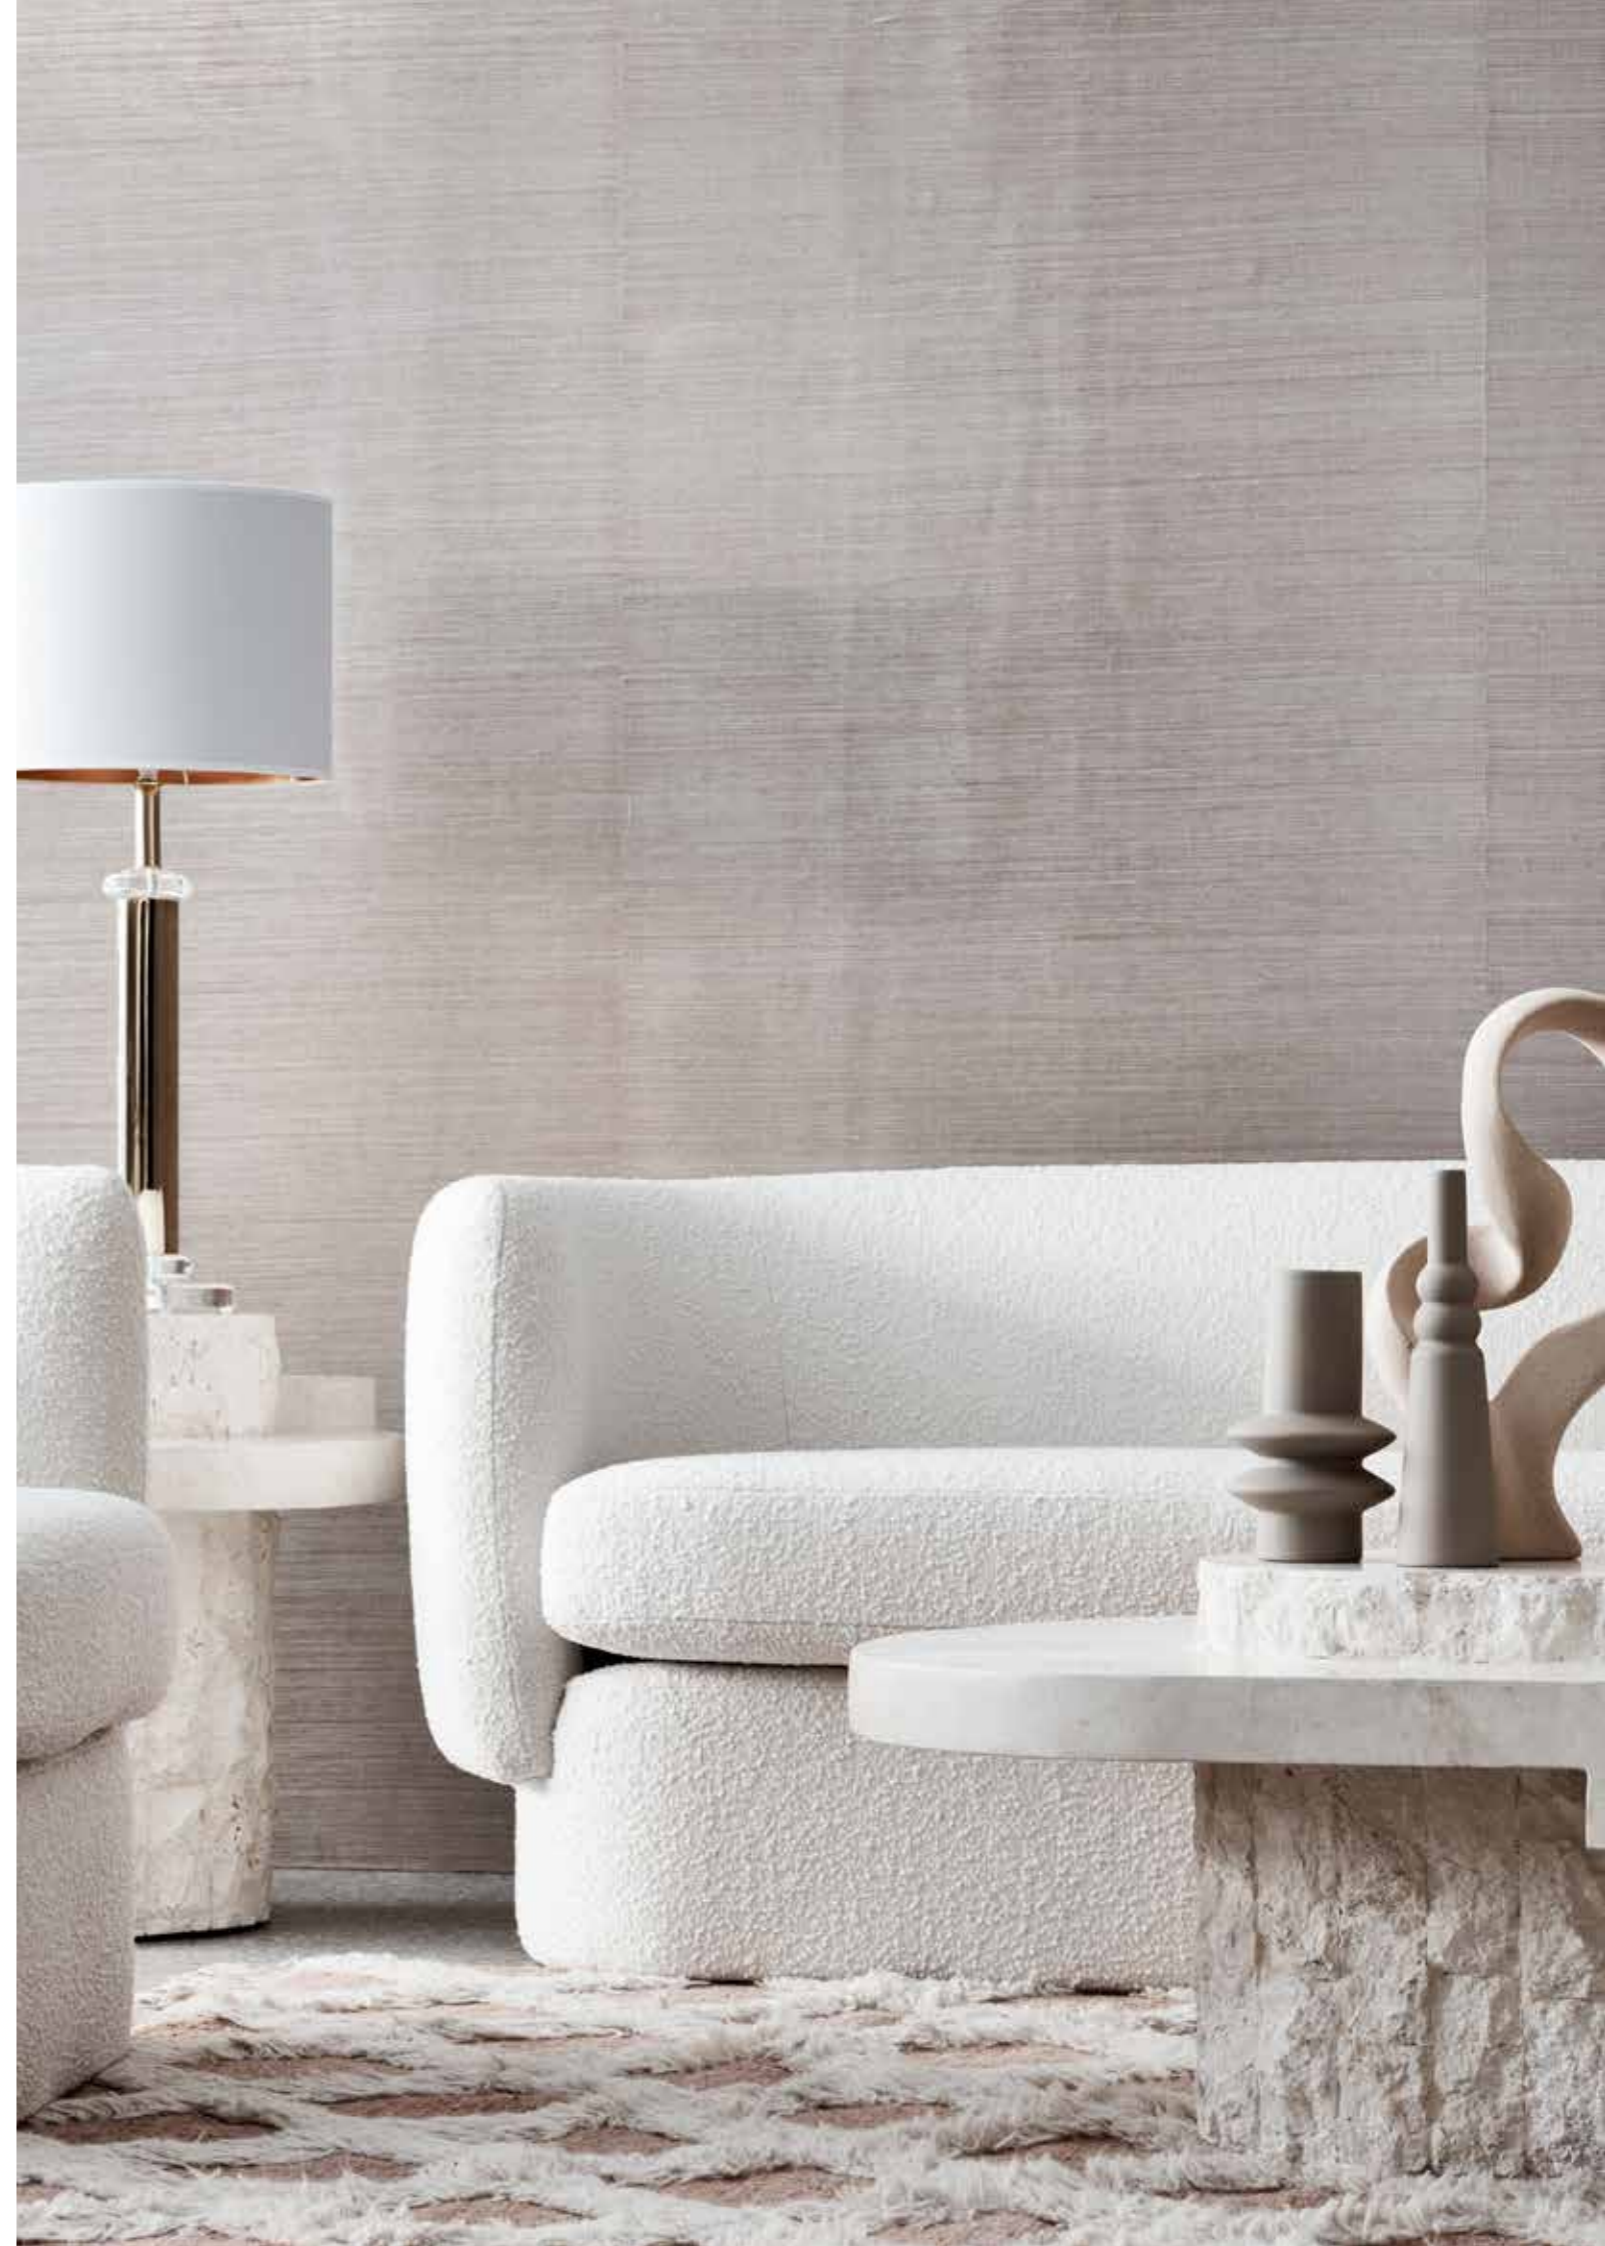

LOVE TREE INTERIORS

Maya White

CURVE 3-SEATER LOUNGE

Maya White

CURVE OTTOMAN SET

Maya White

CUBE COUCH

LOVE TREE INTERIORS