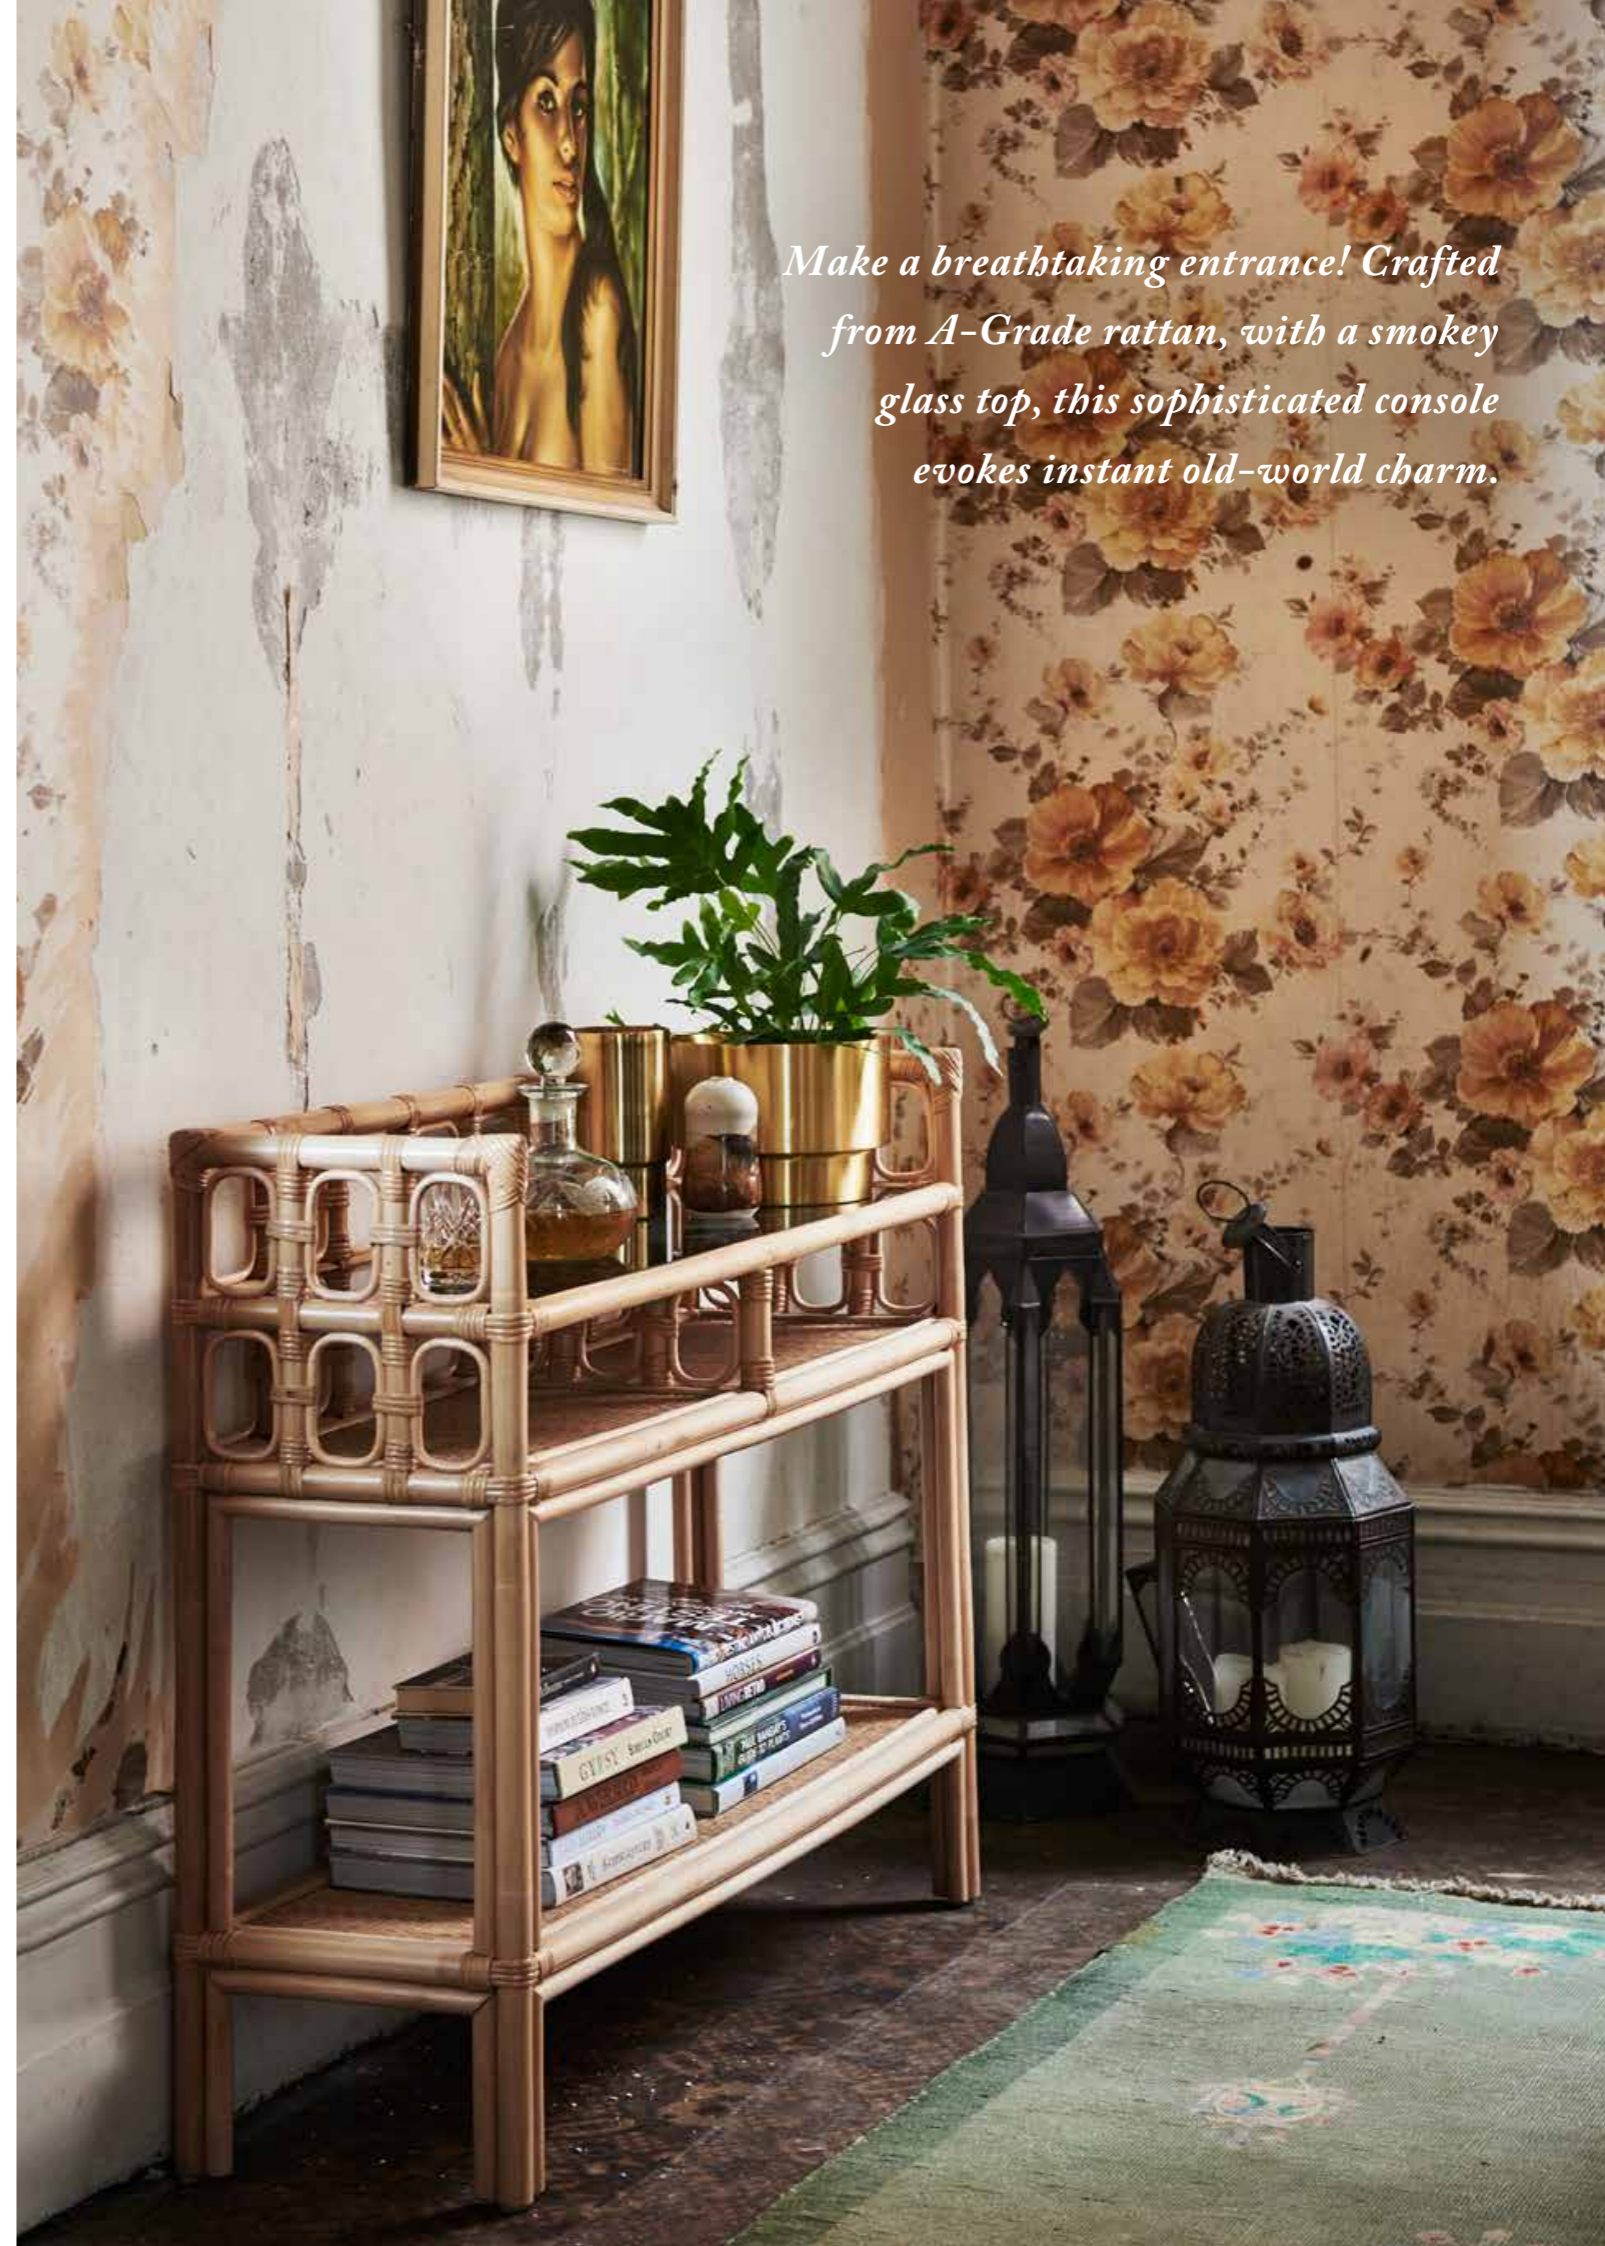

Make a breathtaking entrance! Crafted from A-Grade rattan, with a smokey glass top, this sophisticated console evokes instant old-world charm.

RAINBOW

Single

King Single

Double

Queen

RAINBOW BEDHEAD

TUTTI FRUITI MIRRORS & BASKETS