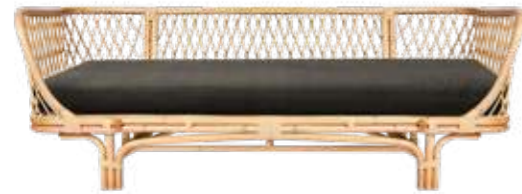

BUNGALOW DAYBED

Natural

Musk

Gingerbread

Rosewater

Night

Seaglass

Mushroom