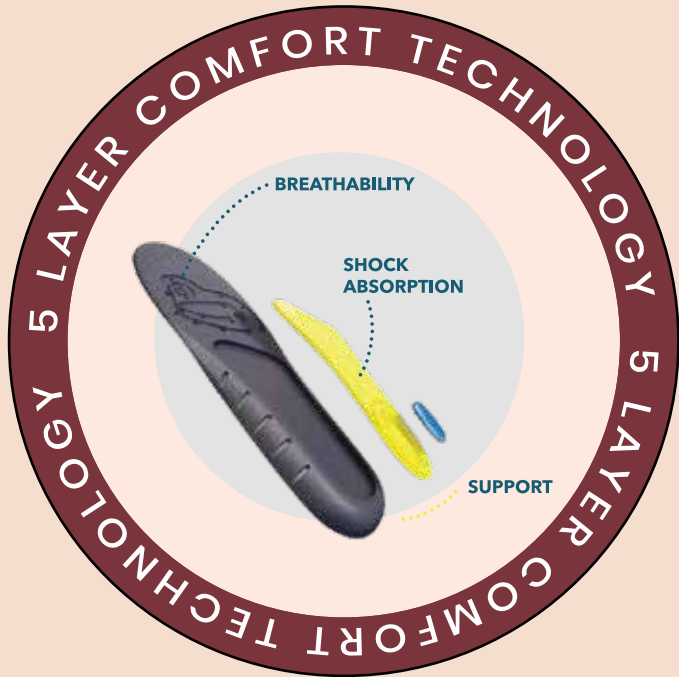

Paddock Boots	03-06	Deck Shoes	13-14
Shire	03	Selle	
Olden	04	Stella	
Justify	04		
Gypsy	05	Waterproof Boots	15-19
Thorough	05	Viking (Hiking Boot)	15
Tennessee	06	All Terrain	16
		Logan (Country Boot)	17
Riding Boots	05-09	Alps (Country Boot)	17
Hanoverien	05	Denali	18
Ascot	07-08	Denali-Ankle	18
Pony	09	Thor (Steel Toe)	19
Vegan Leather Boots	09	Design Collection	20
Morgan		Peru	
Rustic		Orlov	
Pony			
Snow Boots	10	Heritage Collection	21-22
Justly Winter (Sheep Fur)		Cowboy Boot	21
Gypsy Winter (Faux Fur)		Kentucky (Western Boot)	22
Kids Riding Boots	11-12		
Tennessee	11		
Gypsy	11		
Thorough	11		
Pony	12		
Kentucky (Western Boot)	12		

Special

We believe in Performance

KNOW WHAT

01