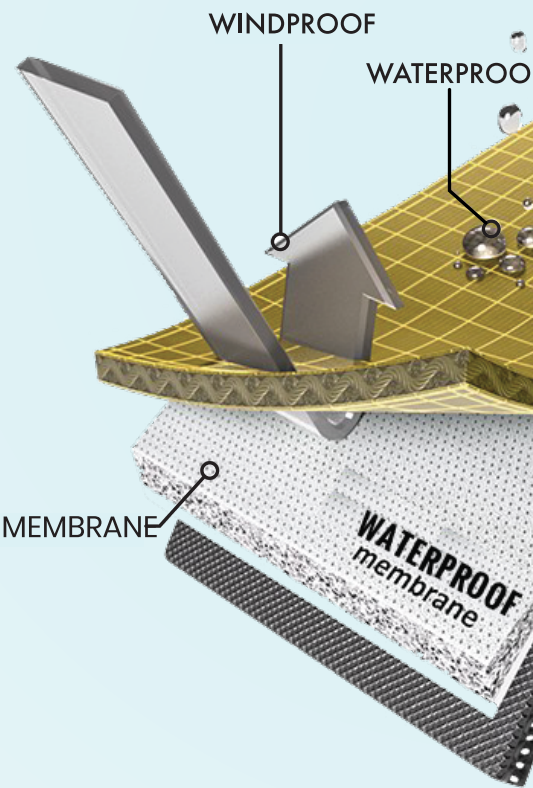

Waterproof and Breathable BRO-TEX membrane ensures your feet stay dry all day long.

Removable Memory Foam footbed for easy cleaning or replacement.

Added Hooks to adjust laces for better grip while Hiking or trekking.

100% Natural Rubber sole for better grip with ground.

Waterpro

LOGAN

WLOG-BCB117

EU 35 TO 42

UK 02 TO 08

MID BROWN

ALPS