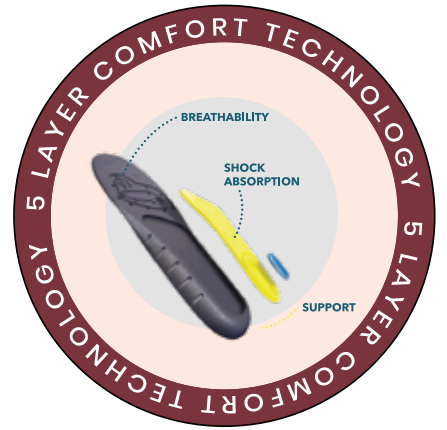

SHIRE

PSHI-BSB282

↑
↓
ELASTICITY
4 WAY ELASTIC FOR
A SUPERIOR FIT

YKK METAL ZIPPER
(Antique Finishing)

EU 35 TO 45
UK 02 TO 11

D. BROWN   BLACK