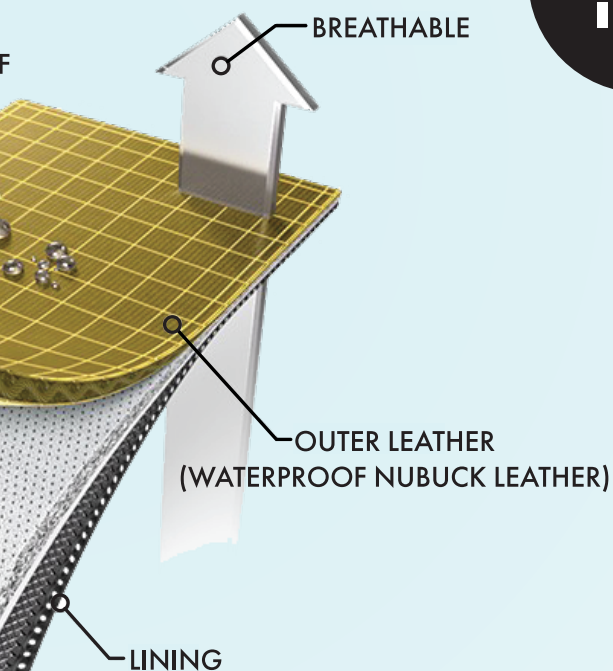

# of Boots

DENALI ANKLE

WDEA-BCB283

EU 35 to 42

UK 02 to 08

CHESTNUT

**BRO
TEX**

DENALI

WDEN-BCB283

EU 35 to 42

UK 02 to 08

MAHOGANY