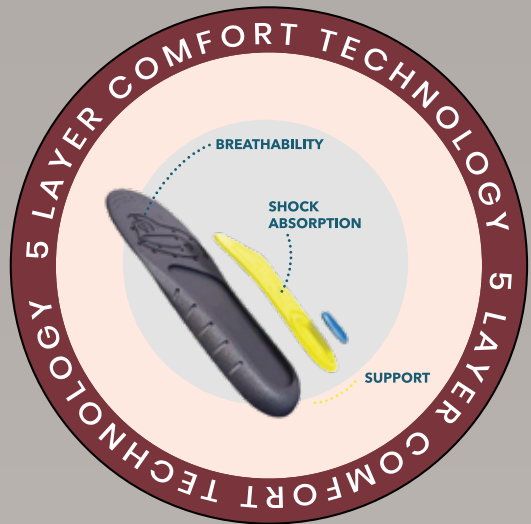

3 HANOVERIEN

Jumping and everyday boot made with premium
cow leather.

Removable Memory foam insoles for higher comfort.

Natural Rubber Traction sole with rider-tested traction zones

Elasticated laces for flexibility while riding.

4 TENNESSEE

Jodhpur boot easy to wear design,
made with premium cow leather & lining.

Soft mesh lining helps with sweat absorption.

Removable and washable memory foam insoles
for comfort.

ASCOT

07

ASCOT

Rubber Sole