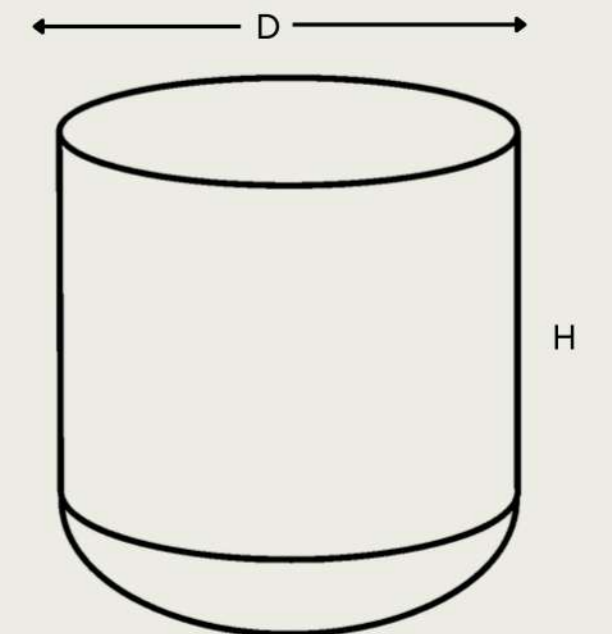

SIZE	L	B	D	H	O
080808	8	8	8	8	7 x 7
121212	12	12	12	12	10 x 10
121218	12	12	18	18	10 x 10
151527	15	15	27	27	12 x 12

L- Length, B- Breadth, H- Height, D- Diameter, O- Opening, Values in INCH

KONINI

This conical planter is designed with elegant curves and are great when height is needed in an area. It adds a dominant element to any landscape.

SIZE	L	B	D	H	O
121224	12	12		24	10 x 10
121224-FB	12	12		24	9

L- Length, B- Breadth, H- Height, D- Diameter, O- Opening, Values in INCH
 FB- Full Body

NAME	L	B	D	H	O
300505	30	05		05	28 x 4

L- Length, B- Breadth, H- Height, D- Diameter, O- Opening, Values in INCH

SIZE	L	B	D	H	O
2424			24	24	20
2436			24	36	20
2448			24	48	20

L- Length, B- Breadth, H- Height, D- Diameter, O- Opening, Values in INCH

KENTAN

This designer planter signify subtle yet bold statement. The tapered profile, smooth lines and curvy round shape will help you maintain a sleek look throughout your space while holding a good amount of plants without looking crowded.

SIZE	L	B	D	H	O
1210			12	10	10
1512			15	12	12
1815			18	15	14

L- Length, B- Breadth, H- Height, D- Diameter, O- Opening, Values in INCH

SIZE	L	B	D	H	O
1224			12	24	10
1530			15	30	12
1836			18	36	14

L- Length, B- Breadth, H- Height, D- Diameter, O- Opening, Values in INCH