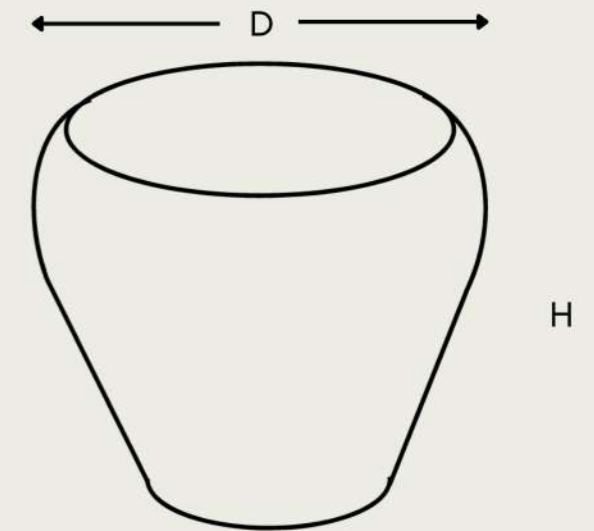

SIZE	L	B	D	H	O
241008	24	10		8	21 x 8
1210			12	10	9

L- Length, B- Breadth, H- Height, D- Diameter, O- Opening, Values in INCH
 Rail Size- 2-3 inch.

KHAYA

Large seamless circular planter with smooth curves best suited for large plants will add an elegant touch to your décor and bring freshness around you.

SIZE	L	B	D	H	O
1418			14	18	10
1824			18	24	13
2115			21	15	18
3030			30	30	24
3036			30	36	23

L- Length, B- Breadth, H- Height, D- Diameter, O- Opening, Values in INCH

KETEMBILLA

Resembling the shape of an apple this soft curvy circular shaped planter with its fascinating looks will brighten up any indoor or outdoor planting space.

SIZE	L	B	D	H	O
1412			14	12	10

L- Length, B- Breadth, H- Height, D- Diameter, O- Opening, Values in INCH

KRIGIA

Inspired by globe this stylish and versatile globe shaped planter can add interest and elegance to any centerpiece, windowsill, desktop or table setting and make the most perfect decor accent around the home or office.

SIZE	L	B	D	H	O
08			8		4
12			12		5

L- Length, B- Breadth, H- Height, D- Diameter, O- Opening, Values in INCH

KOELLIA

This hemisphere shaped beautiful hanging planter looks enchanting anywhere you decide to hang up one of your leafy friends or place it tabletop with its flat bottom design. An ideal modern minimalist home-cum-office decor.