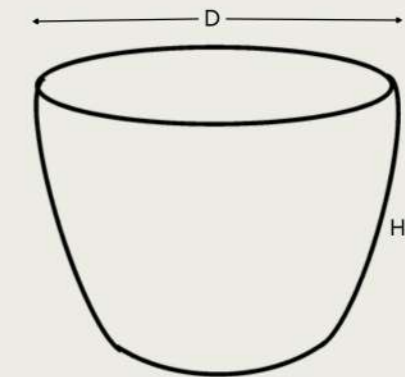

SIZE	L	B	D	H	O
080808	8	8	8	8	7 x 7
121212	12	12	12	12	10 x 10
121218	12	12	18	18	10 x 10
151527	15	15	27	27	12 x 12

L- Length, B- Breadth, H- Height, D- Diameter, O- Opening, Values in INCH

KONINI

This conical planter is designed with elegant curves and are great when height is needed in an area. It adds a dominant element to any landscape.

SIZE	L	B	D	H	O
121224	12	12		24	10 x 10
121224-FB	12	12		24	9

L- Length, B- Breadth, H- Height, D- Diameter, O- Opening, Values in INCH
 FB- Full Body

NAME	L	B	D	H	O
300505	30	05		05	28 x 4

L- Length, B- Breadth, H- Height, D- Diameter, O- Opening, Values in INCH

SIZE	L	B	D	H	O
2424			24	24	20
2436			24	36	20
2448			24	48	20

L- Length, B- Breadth, H- Height, D- Diameter, O- Opening, Values in INCH

KENTAN

This designer planter signify subtle yet bold statement. The tapered profile, smooth lines and curvy round shape will help you maintain a sleek look throughout your space while holding a good amount of plants without looking crowded.

SIZE	L	B	D	H	O
1210			12	10	10
1512			15	12	12
1815			18	15	14

L- Length, B- Breadth, H- Height, D- Diameter, O- Opening, Values in INCH

SIZE	L	B	D	H	O
1224			12	24	10
1530			15	30	12
1836			18	36	14

L- Length, B- Breadth, H- Height, D- Diameter, O- Opening, Values in INCH