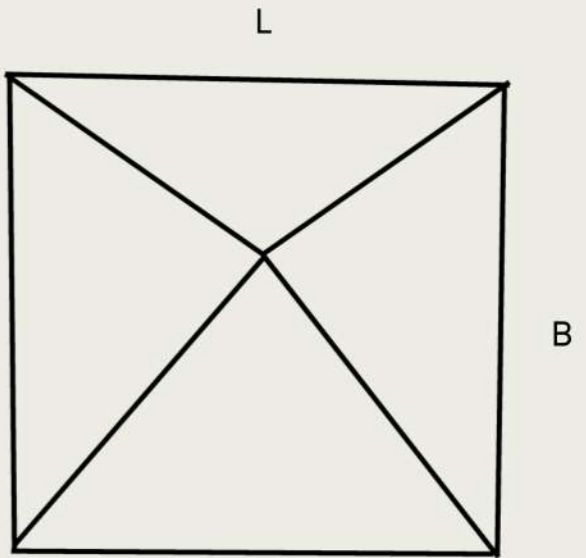

SIZE	L	B	D	H	O
1412			14	12	10

L- Length, B- Breadth, H- Height, D- Diameter, O- Opening, Values in INCH

KRIGIA

Inspired by globe this stylish and versatile globe shaped planter can add interest and elegance to any centerpiece, windowsill, desktop or table setting and make the most perfect decor accent around the home or office.

SIZE	L	B	D	H	O
08			8		4
12			12		5

L- Length, B- Breadth, H- Height, D- Diameter, O- Opening, Values in INCH

KOELLIA

This hemisphere shaped beautiful hanging planter looks enchanting anywhere you decide to hang up one of your leafy friends or place it tabletop with its flat bottom design. An ideal modern minimalist home-cum-office decor.

SIZE	L	B	D	H	O
0805			8	5	6.5
1206			12	6	6.5

L- Length, B- Breadth, H- Height, D- Diameter, O- Opening, Values in INCH

KALANCHOE

This flat based triangular projection vertical garden planter can be installed as an interconnecting group of planters or randomly dispersed to highlight the wall of your choice. Perfect artwork for wall decor that are characterized by simplicity and minimalism.

SIZE	L	B	D	H	O
1809	18	9			
1212	12	12			

L- Length, B- Breadth, H- Height, D- Diameter, O- Opening, Values in INCH

KIAAT

The simplicity and good volume of cylindrical shape planter makes it a versatile landscape design solutions for large plants in both indoor and outdoor spaces adding grandeur to your garden.