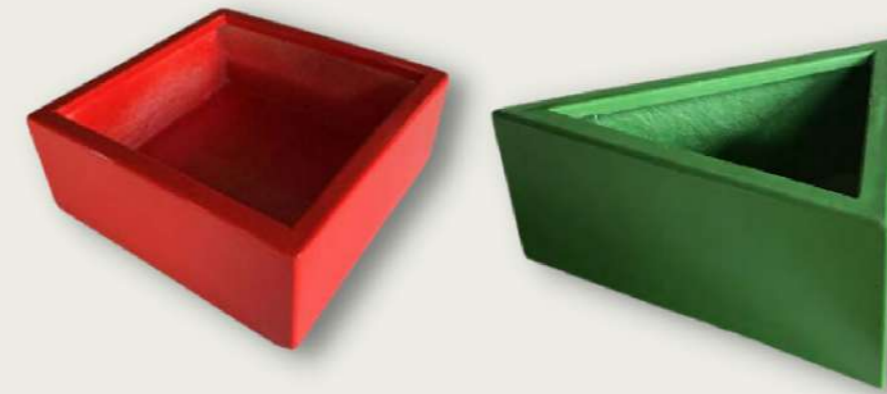

KALMIA

Contemporary yet versatile this round sleek bowl planter is the perfect addition to any backyard garden, deck or as a patio accent or as a poolside focal point. It not only doubles as a decorative bowl, it's wide open structure makes it aesthetically appealing.

SIZE	L	B	D	H	O
2908			29	8	25
4008			40	8	36

L- Length, B- Breadth, H- Height, D- Diameter, O- Opening, Values in INCH

KERRIA

Compact triangular and square shaped planters offer a great way to add greenery to small spaces. The pots can be placed securely on the windows and in small spaces and corners like the edges of the room, walls, or on the side of the stairs or on desks and tables.

SIZE	L	B	D	H	O
101004-T	10	10		4	
101004-S	10	10		4	8 x 8

L- Length, B- Breadth, H- Height, D- Diameter, O- Opening, Values in INCH

HOME GARDENING

This rectangular planter box is for terrace and balcony gardening best suitable for growing vegetables, plants or flowers as you desire. The best way to bring nature inside in a harmonious and composed way and gardening at home with ease.