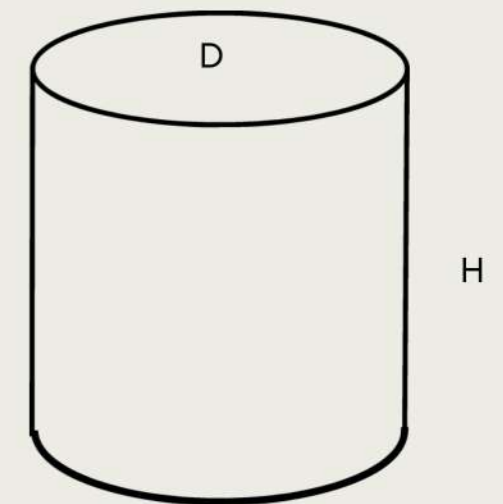

SIZE	L	B	D	H	O
08			8		4
12			12		5

L- Length, B- Breadth, H- Height, D- Diameter, O- Opening, Values in INCH

KOELLIA

This hemisphere shaped beautiful hanging planter looks enchanting anywhere you decide to hang up one of your leafy friends or place it tabletop with its flat bottom design. An ideal modern minimalist home-cum-office decor.

SIZE	L	B	D	H	O
0805			8	5	6.5
1206			12	6	6.5

L- Length, B- Breadth, H- Height, D- Diameter, O- Opening, Values in INCH

KALANCHOE

This flat based triangular projection vertical garden planter can be installed as an interconnecting group of planters or randomly dispersed to highlight the wall of your choice. Perfect artwork for wall decor that are characterized by simplicity and minimalism.

SIZE	L	B	D	H	O
1809	18	9			
1212	12	12			

L- Length, B- Breadth, H- Height, D- Diameter, O- Opening, Values in INCH

KIAAT

The simplicity and good volume of cylindrical shape planter makes it a versatile landscape design solutions for large plants in both indoor and outdoor spaces adding grandeur to your garden.

SIZE	L	B	D	H	O
0808			8	8	7
0812			8	12	7
1212			12	12	10
1218			12	18	10
1324			13	24	11

L- Length, B- Breadth, H- Height, D- Diameter, O- Opening, Values in INCH

KOWHAI

This design showcases a modern, sleek square tapered design perfect for the modern home. The planter is the subtle compliment to your contemporary indoor houseplants or outdoor landscaping.