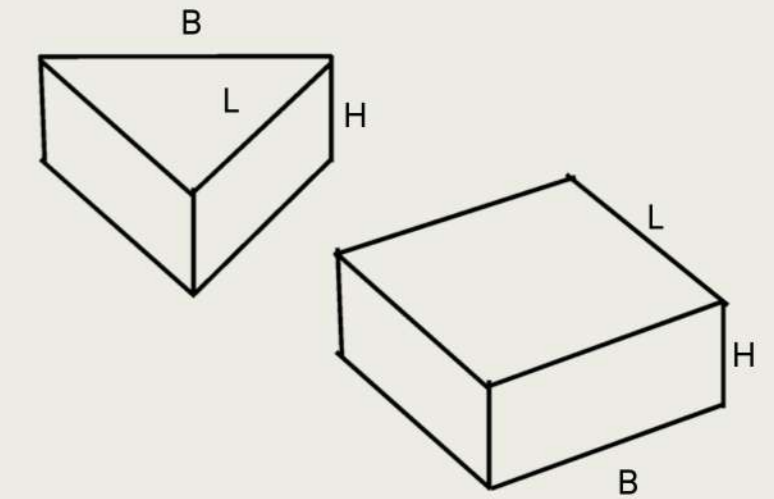

KERRIA

Compact triangular and square shaped planters offer a great way to add greenery to small spaces. The pots can be placed securely on the windows and in small spaces and corners like the edges of the room, walls, or on the side of the stairs or on desks and tables.

SIZE	L	B	D	H	O
101004-T	10	10		4	
101004-S	10	10		4	8 x 8

L- Length, B- Breadth, H- Height, D- Diameter, O- Opening, Values in INCH