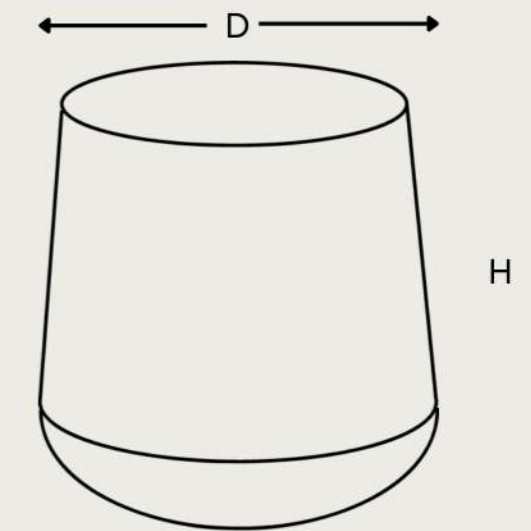

SIZE	L	B	D	H	O
121224	12	12	24	10 x 10	
151530	15	15	30	12 x 12	

L- Length, B- Breadth, H- Height, D- Diameter, O- Opening, Values in INCH

KEURBOOM

Uplift the aura of your garden with this ultra modern prismatic diamond shaped planter which unites well in contemporary interior or exterior garden space.

SIZE	L	B	D	H	O
241008	24	10		8	21 x 8
1210			12	10	9

L- Length, B- Breadth, H- Height, D- Diameter, O- Opening, Values in INCH
 Rail Size- 2-3 inch.

KHAYA

Large seamless circular planter with smooth curves best suited for large plants will add an elegant touch to your décor and bring freshness around you.

SIZE	L	B	D	H	O
1418			14	18	10
1824			18	24	13
2115			21	15	18
3030			30	30	24
3036			30	36	23

L- Length, B- Breadth, H- Height, D- Diameter, O- Opening, Values in INCH

KETEMBILLA

Resembling the shape of an apple this soft curvy circular shaped planter with its fascinating looks will brighten up any indoor or outdoor planting space.

SIZE	L	B	D	H	O
1412			14	12	10

L- Length, B- Breadth, H- Height, D- Diameter, O- Opening, Values in INCH

KRIGIA

Inspired by globe this stylish and versatile globe shaped planter can add interest and elegance to any centerpiece, windowsill, desktop or table setting and make the most perfect decor accent around the home or office.