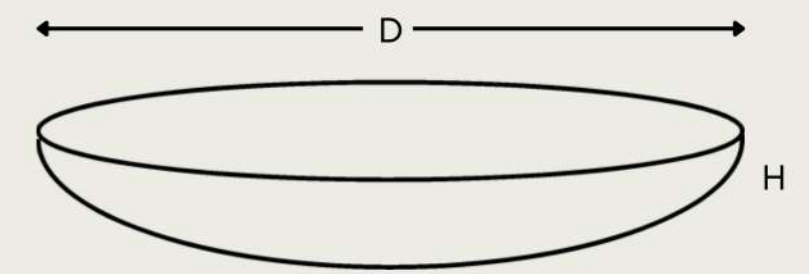

KALMIA

Contemporary yet versatile this round sleek bowl planter is the perfect addition to any backyard garden, deck or as a patio accent or as a poolside focal point. It not only doubles as a decorative bowl, it's wide open structure makes it aesthetically appealing.

SIZE	L	B	D	H	O
2908			29	8	25
4008			40	8	36

L- Length, B- Breadth, H- Height, D- Diameter, O- Opening, Values in INCH