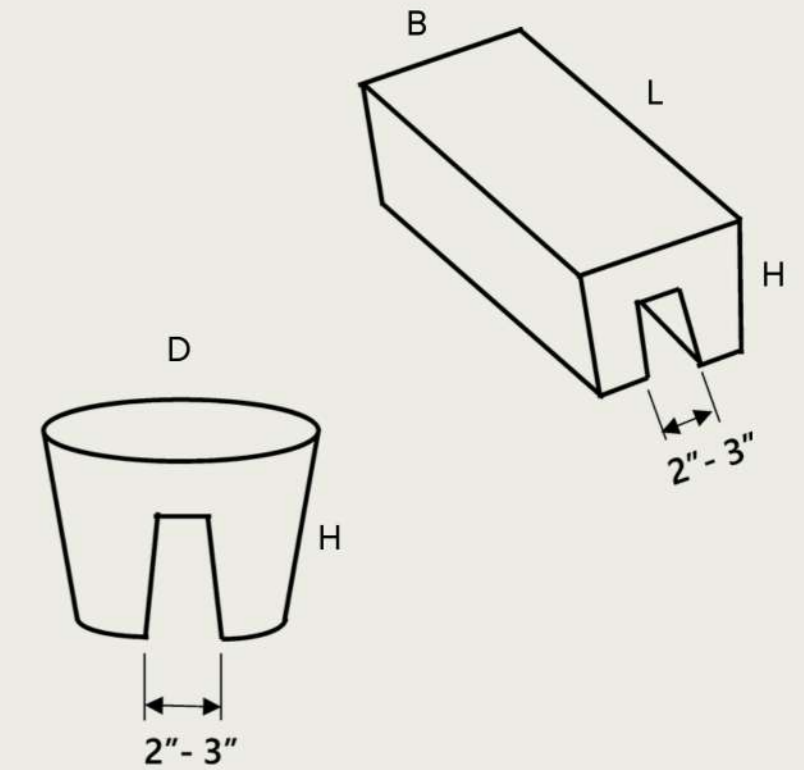

SIZE	L	B	D	H	O
121224	12	12	24	10 x 10	
151530	15	15	30	12 x 12	

L- Length, B- Breadth, H- Height, D- Diameter, O- Opening, Values in INCH

KEURBOOM

Uplift the aura of your garden with this ultra modern prismatic diamond shaped planter which unites well in contemporary interior or exterior garden space.

SIZE	L	B	D	H	O
1818		18		18	10
2115		21		15	11

L- Length, B- Breadth, H- Height, D- Diameter, O- Opening, Values in INCH

KNAWE

Decorate your balcony railings, fences, mini kitchen-garden creatively with this captivating rail planter. The pleasant experience that it gives to the balcony, courtyards and porch is very soothing and welcoming as it looks neat and tidy.

SIZE	L	B	D	H	O
241008	24	10		8	21 x 8
1210			12	10	9

L- Length, B- Breadth, H- Height, D- Diameter, O- Opening, Values in INCH
 Rail Size- 2-3 inch.

KHAYA

Large seamless circular planter with smooth curves best suited for large plants will add an elegant touch to your décor and bring freshness around you.

SIZE	L	B	D	H	O
1210			12	10	10
1512			15	12	12
1815			18	15	14

L- Length, B- Breadth, H- Height, D- Diameter, O- Opening, Values in INCH

SIZE	L	B	D	H	O
1224			12	24	10
1530			15	30	12
1836			18	36	14

L- Length, B- Breadth, H- Height, D- Diameter, O- Opening, Values in INCH