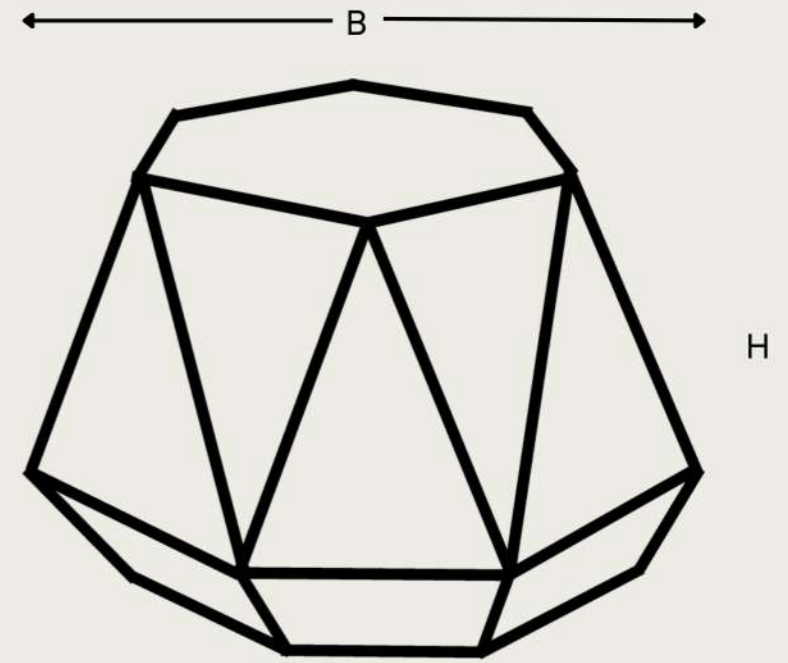

KEURBOOM

Uplift the aura of your garden with this ultra modern prismatic diamond shaped planter which unites well in contemporary interior or exterior garden space.

SIZE	L	B	D	H	O
1818		18		18	10
2115		21		15	11

L- Length, B- Breadth, H- Height, D- Diameter, O- Opening, Values in INCH