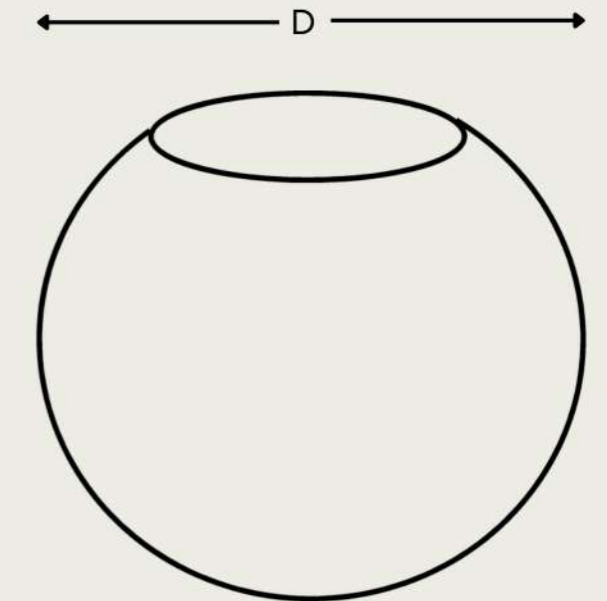

SIZE	L	B	D	H	O
241008	24	10		8	21 x 8
1210			12	10	9

L- Length, B- Breadth, H- Height, D- Diameter, O- Opening, Values in INCH
 Rail Size- 2-3 inch.

KHAYA

Large seamless circular planter with smooth curves best suited for large plants will add an elegant touch to your décor and bring freshness around you.

SIZE	L	B	D	H	O
1418			14	18	10
1824			18	24	13
2115			21	15	18
3030			30	30	24
3036			30	36	23

L- Length, B- Breadth, H- Height, D- Diameter, O- Opening, Values in INCH

KETEMBILLA

Resembling the shape of an apple this soft curvy circular shaped planter with its fascinating looks will brighten up any indoor or outdoor planting space.

SIZE	L	B	D	H	O
1412			14	12	10

L- Length, B- Breadth, H- Height, D- Diameter, O- Opening, Values in INCH

KRIGIA

Inspired by globe this stylish and versatile globe shaped planter can add interest and elegance to any centerpiece, windowsill, desktop or table setting and make the most perfect decor accent around the home or office.

SIZE	L	B	D	H	O
08			8		4
12			12		5

L- Length, B- Breadth, H- Height, D- Diameter, O- Opening, Values in INCH

KOELLIA

This hemisphere shaped beautiful hanging planter looks enchanting anywhere you decide to hang up one of your leafy friends or place it tabletop with its flat bottom design. An ideal modern minimalist home-cum-office decor.