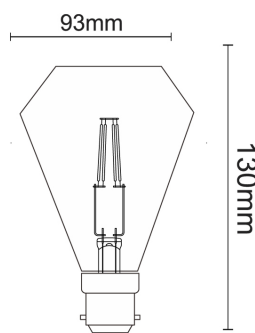

BEAM  
360°

3 YEAR  
WARRANTY

CODE	DESCRIPTION	TECHNICAL DATA					DIMENSIONS		
		BASE	KELVIN (K)	LUMENS (LM)	WATT (W)	CRI	LENGTH (mm)	DIAM (mm)	CARTON QTY
CF7	3.5W LED FILAMENT GLOBE BC	B22	2200	340	3.5	80	130	Ø93	1/40
CF8	3.5W LED FILAMENT GLOBE ES	E27	2200	340	3.5	80	130	Ø93	1/40