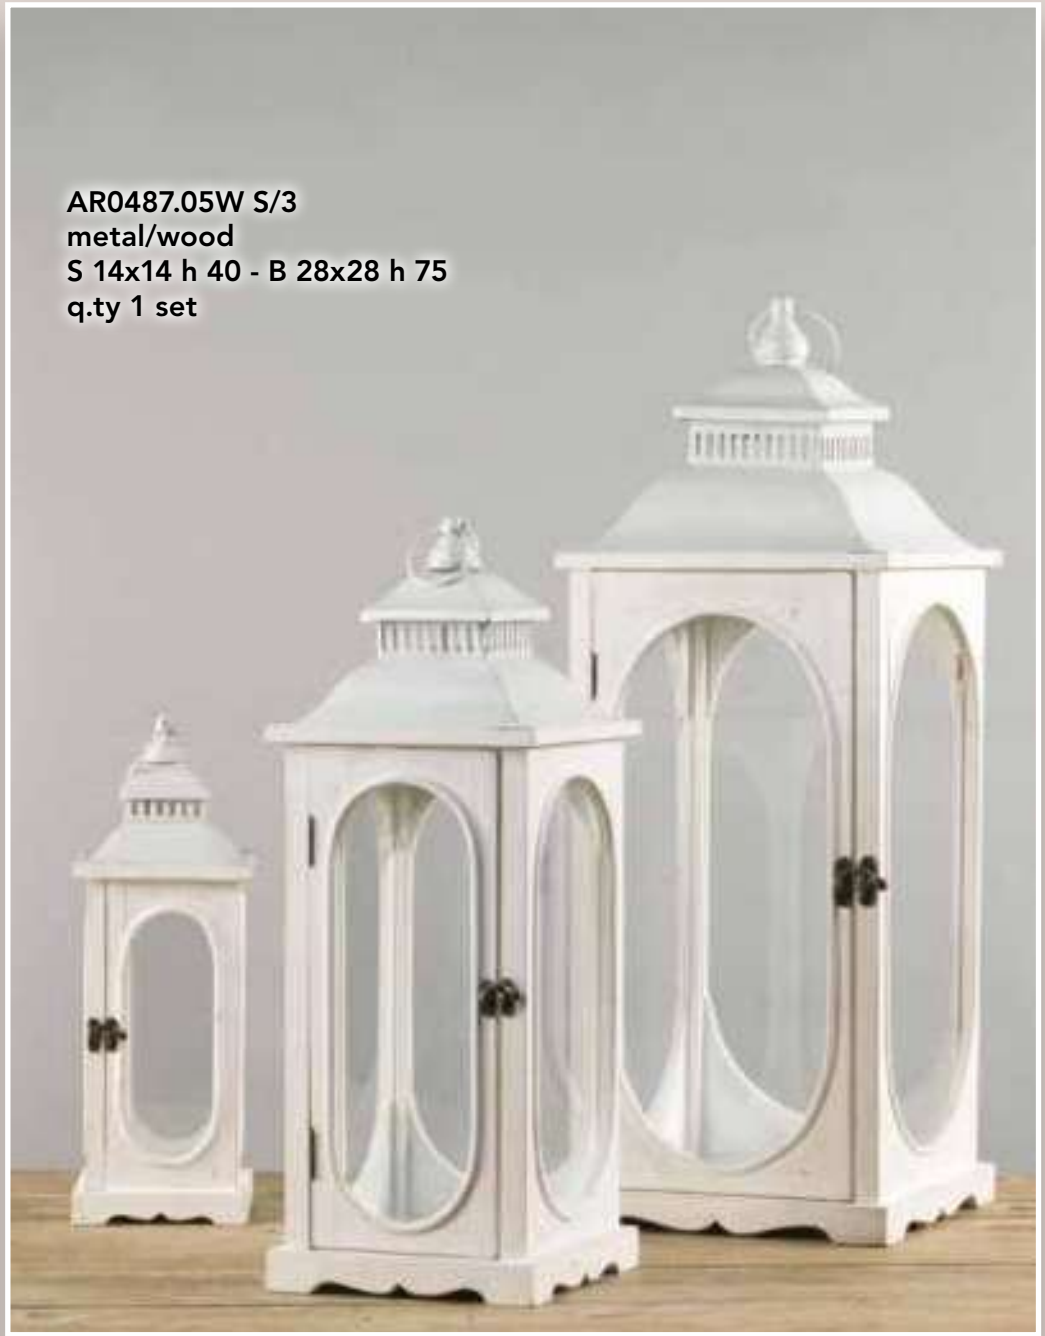

AR0080BR S/3 - metal/wood
S 16x16 h 45 - B 32x32 h 87
q.ty 1 set

AR0080 S/3 - wood/metal
S 16x16 h 45 - B 32x32 h 87
q.ty 1 set

AR0081AA S/3 - wood/metal
S 17x17 h 32 - B 32x32 h 108
q.ty 1 set

AR0487.05W S/3
metal/wood
S 14x14 h 40 - B 28x28 h 75
q.ty 1 set