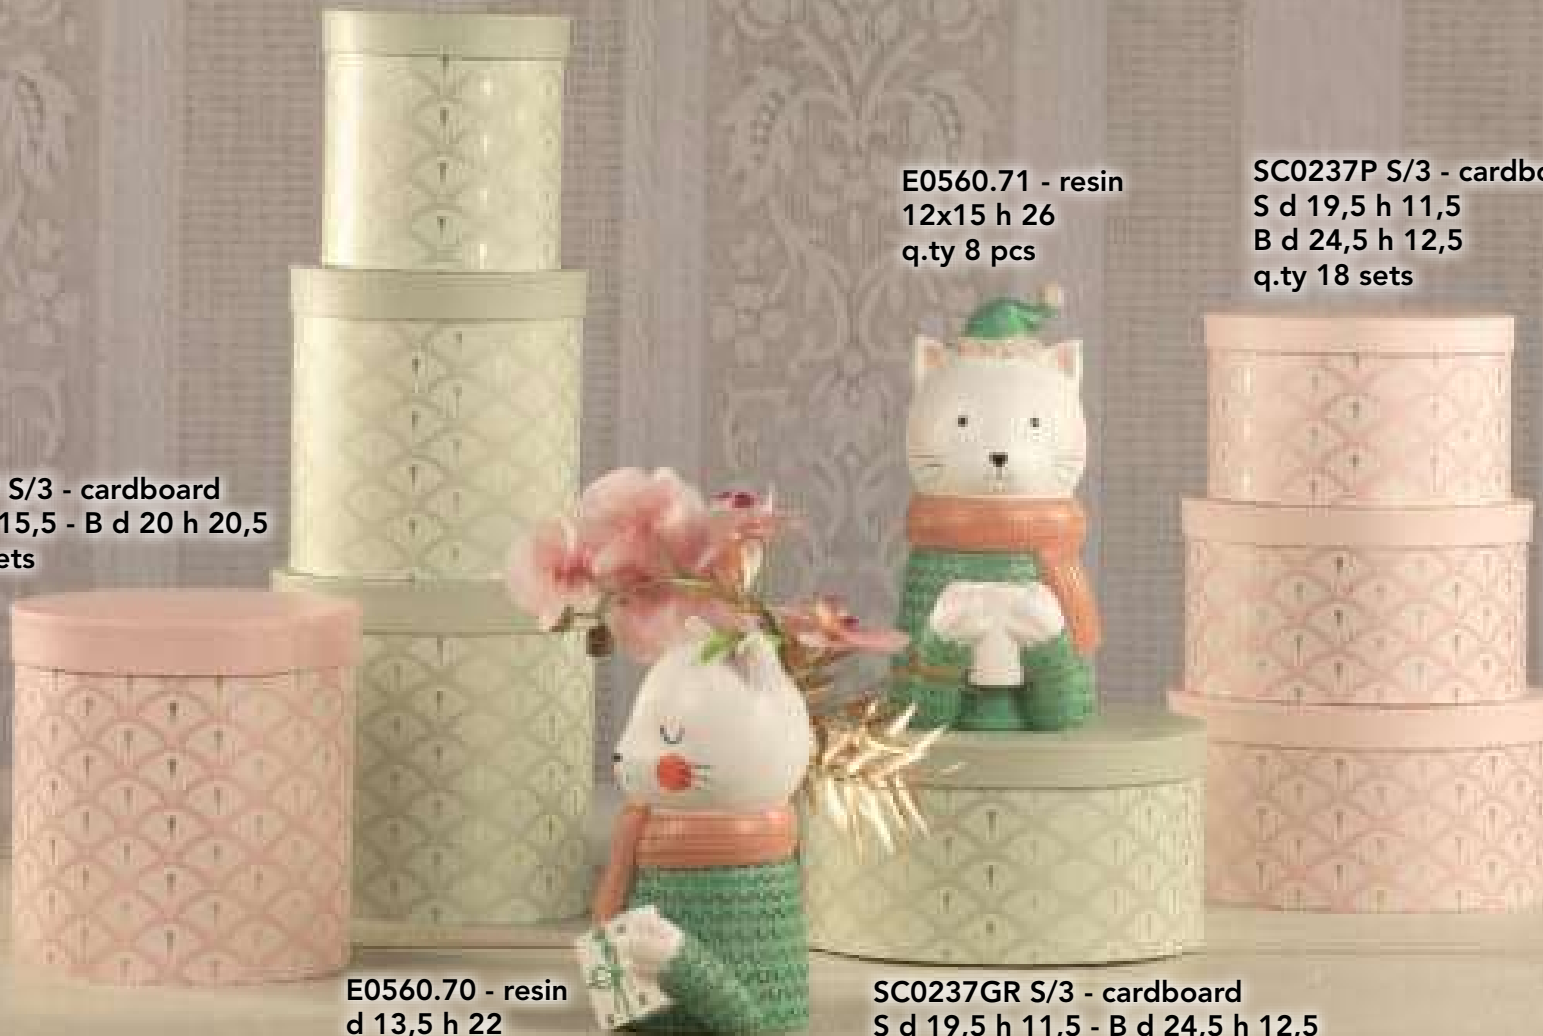

SC0238GR S/3 - cardboard
S d 15 h 15,5 - B d 20 h 20,5
q.ty 18 sets

E0560.71 - resin
12x15 h 26
q.ty 8 pcs

SC0237P S/3 - cardboard
S d 19,5 h 11,5
B d 24,5 h 12,5
q.ty 18 sets

SC0238P S/3 - cardboard
S d 15 h 15,5 - B d 20 h 20,5
q.ty 18 sets

E0560.70 - resin
d 13,5 h 22
q.ty 12 pcs

SC0237GR S/3 - cardboard
S d 19,5 h 11,5 - B d 24,5 h 12,5
q.ty 18 sets