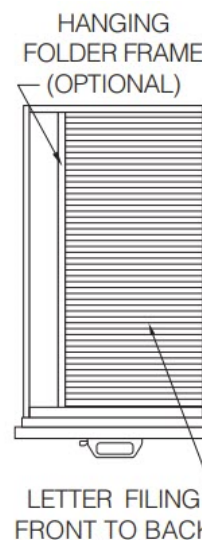

## Accessories for Patriot By FireKing Vertical Files, 31" D, Legal

< **Casters** - Make your FireKing file cabinet portable with a 3.5" caster base. (#3.5CB LEGAL)

< **Cross Trays** - Cross trays sit horizontally or vertically across a standard file drawer and are great for storing small items, cards, checks, etc. Available for 5"h x 8"w cards (#5815), 6"h x 9"w cards (#6915), and 9"h x 6" w cards (#9615)

< **Document Insert**- The document insert accessory provides a convenient way to file various nonstandard size documents. For this file, a 3-section document insert is available for 9-1/2"h x 5"w cards. (#39526)

< **Follower Blocks**- A follower block is a device used inside a filing cabinet drawer to maintain files in an upright and forward position for easy access and organization. Follower blocks for this legal size file cabinet are available in sets of 2 (#319020)

< **31" Hanging Folder Frame/Adapter Bar (#513640)**- This accessory, designed for 31" deep fireproof file cabinets, transforms a legal-size drawer into one suitable for letter-size filing, with folders arranged in a front-to-back orientation.