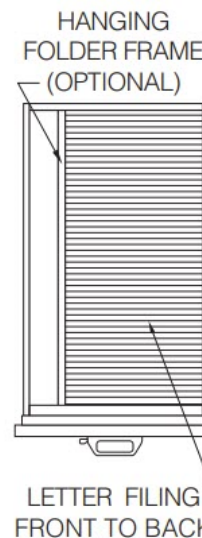

Accessories for FireKing Vertical Files, 31" D, Legal

< **Casters** - Make your FireKing file cabinet portable with a 3.5" caster base. (#3.5CB LEGAL)

< **Cross Trays** - Cross trays sit horizontally or vertically across a standard file drawer and are great for storing small items, cards, checks, etc. Available for 5"h x 8"w cards (#5815), 6"h x 9"w cards (#6915), and 9"h x 6" w cards (#9615)

< **Document Insert**- The document insert accessory provides a convenient way to file various nonstandard size documents. For this file, a 3-section document insert is available for 9-1/2"h x 5"w cards. (#39526)

< **Follower Blocks**- A follower block is a device used inside a filing cabinet drawer to maintain files in an upright and forward position for easy access and organization. Follower blocks for this legal size file cabinet are available in sets of 2 (#319020)

< **31" Hanging Folder Frame/Adapter Bar (#513640)**- This accessory, designed for 31" deep fireproof file cabinets, transforms a legal-size drawer into one suitable for letter-size filing, with folders arranged in a front-to-back orientation.