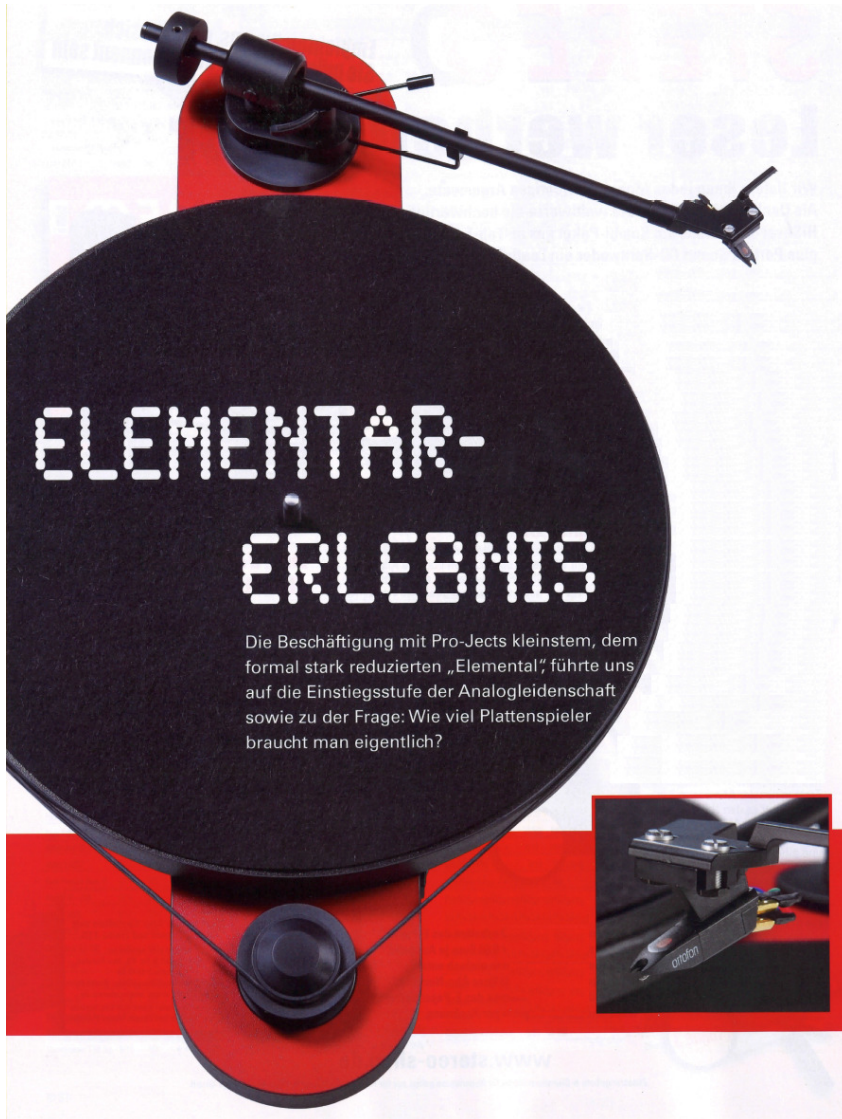

The tuning option: Acrylic platter

Surprisingly strong appearance

In the beginning we wanted to proof that the 200 Euro cheap trick turntable will not be able to perform with a big system, but we were duped into our arrogance.

Certainly, the Pro-Ject does not un-hinge the analogue world. But for a big surprise its appearance lasts at all. Lichtenegger, who points out the advantage of a concept with an exactly balanced tonearm mass for a

certain cartridge weight. This configuration gives the best possible result.

PRO-JECT ELEMENTAL

As analogue "elementary particle" Pro-Jects Elemental concentrates on the essentials and brings new spirits into the entry class. A cute turntable "Made in Europe" made with sense of proportion guarantees to satisfy first-time users and gives much vinyl listening pleasure.