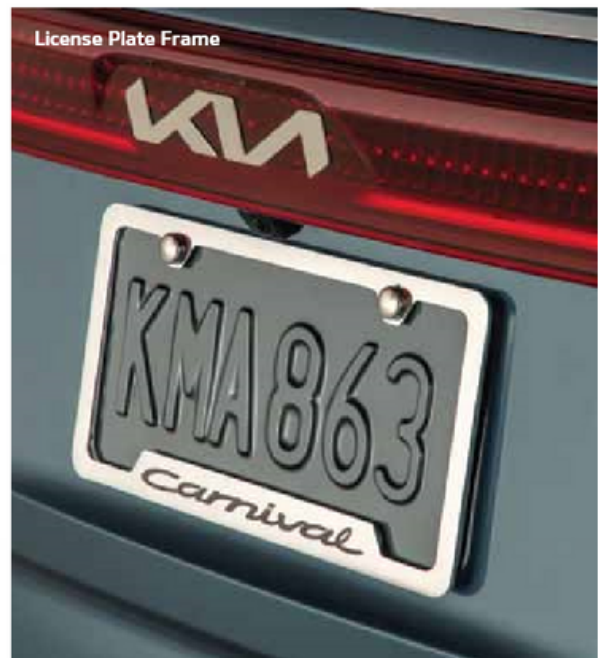

License Plate Frame