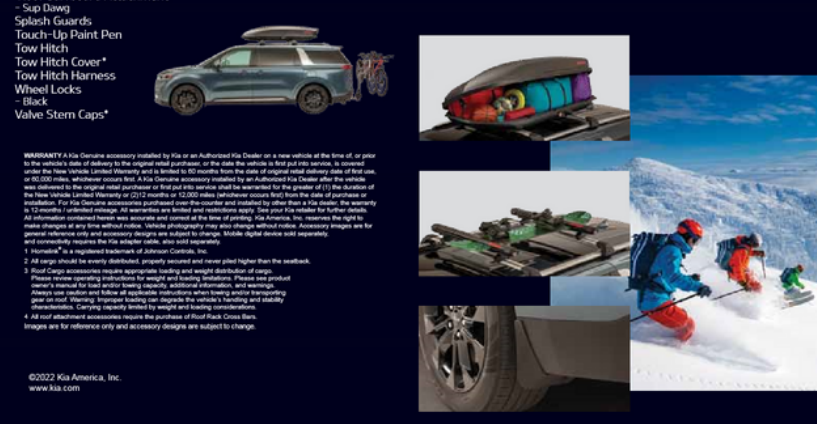

2023 CARNIVAL MPV

Blaze A New Trail

*Not shown

It's easy to go where no one has gone before, in your new Kia Carnival MPV with **Kia Genuine Accessories**. From an **Auto-Dimming Mirror with HomeLink®**, to safe and secure **Wheel Locks**, there is a wide selection of accessories to choose from to make it all your own.

From canoeing on a tranquil lake, to sleeping under the milky way, you can do it all in your new Kia Carnival MPV with **Kia Genuine Accessories**. When you add **Roof Rack Cross Bars** and a variety of **Cross Bar Attachments** to your Carnival MPV, you can go where you want to go, and do what you want to do.