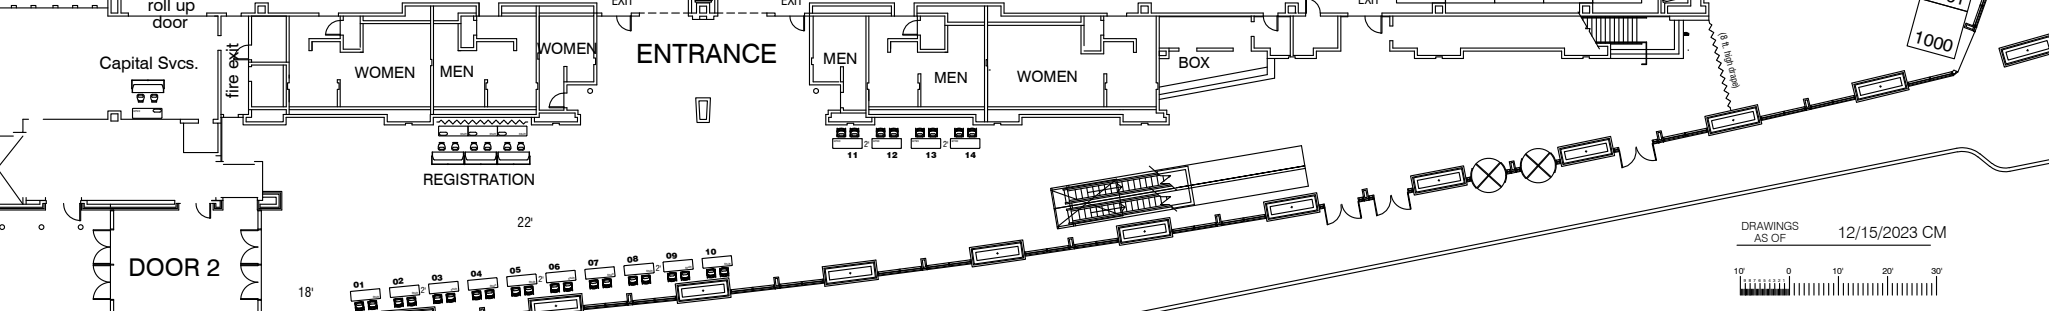

CONC.

CONCESSIONS

roll up door

Block.....Count

22x30	1
40x30	1
10x20	1
22x10	3
20x20	4
10x50	6
10x30	17
10x10	92
6x2 tabletop	14

NORTH DOCK

AUTO GLASS PAVILION

EAST DOCK

DRAWINGS AS OF 12/15/2023 CM