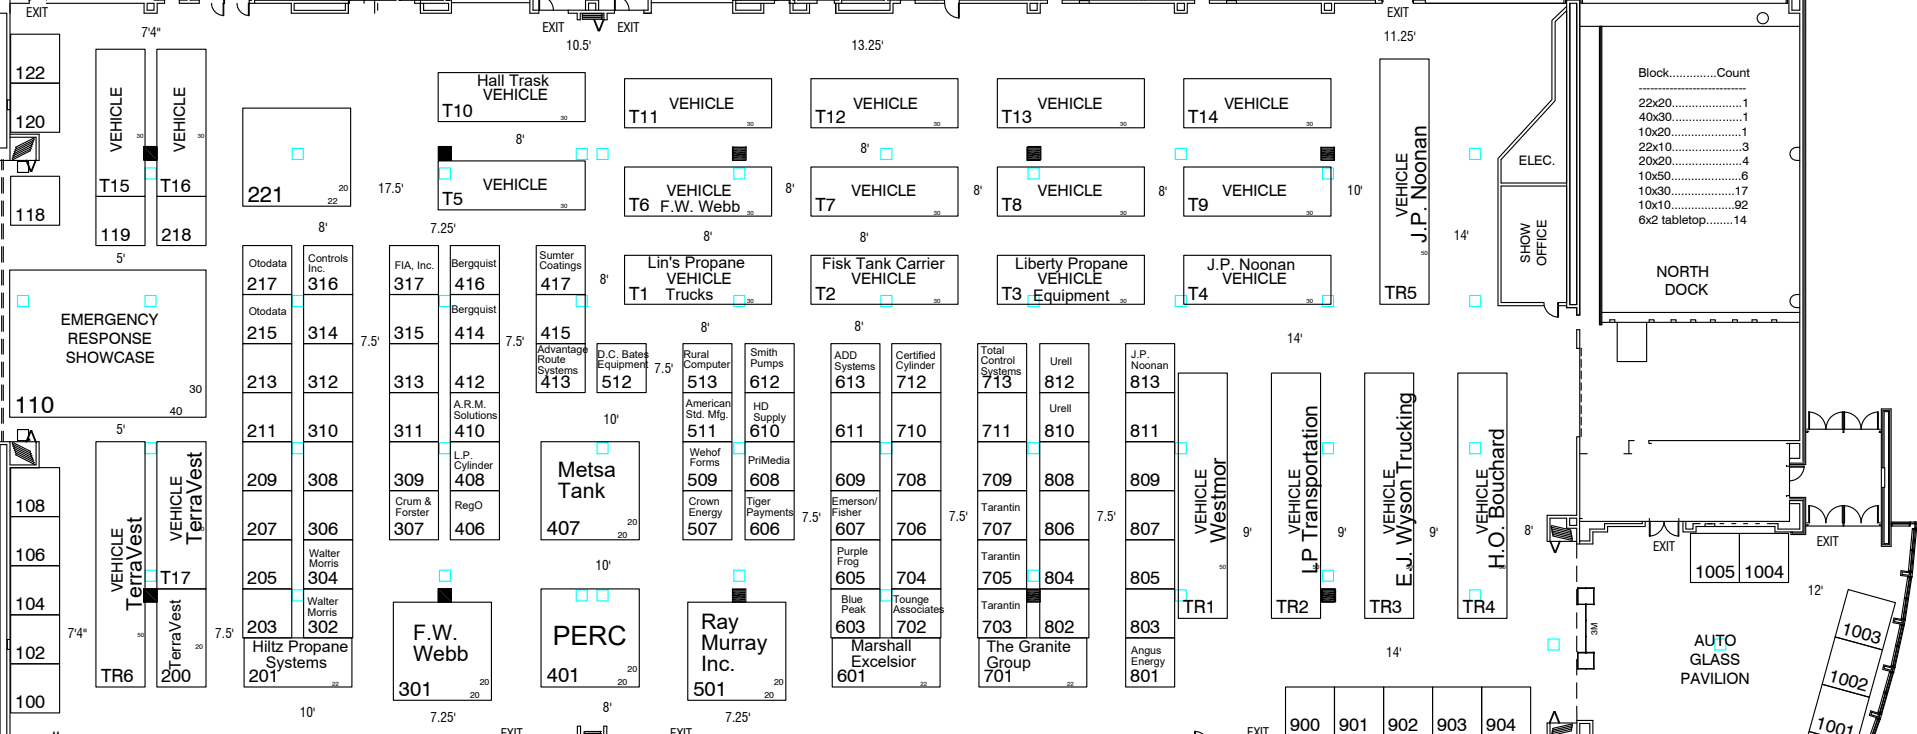

# Northeast Propane Show

August 14-15, 2024

DCU Center

Worcester, Massachusetts

**LEGEND**

- 3x3 COLUMN
- UTILITY FLOORPORT
- CEILING HEIGHT: 32'

DOOR 20

EXCHANGE ST. LOBBY

CONC.

CONCESSIONS

roll up door

Block.....Count

22x30	1
40x30	1
10x20	1
22x10	3
20x20	4
10x50	6
10x30	17
10x10	92
6x2 tabletop	14

NORTH DOCK

AUTO GLASS PAVILION

EAST DOCK

DRAWINGS AS OF 12/15/2023 CM