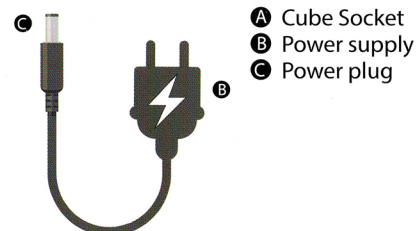

- **A** Cube Socket
- **B** Power supply
- **C** Power plug