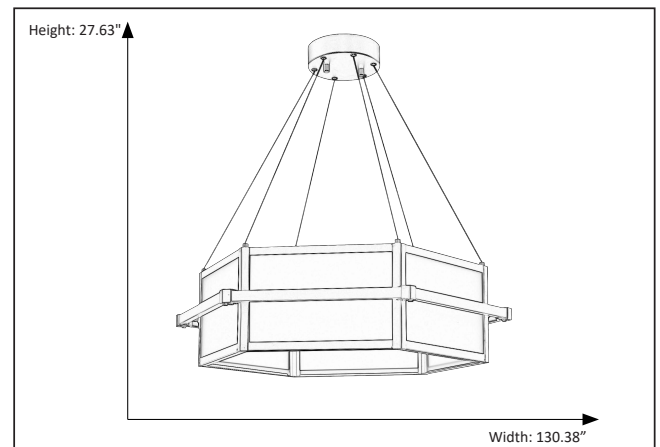

Features

Item Number	7-70283
Finish	Matte Black
Bulb Base	E26(Medium)
Dimensions	8"H x 25"W
Kelvin	4000K
Glass Finish	Frosted Glass
Max Wattage	45 Watt
Listed	Dry Location Listed

Electrical

Fixture requires a grounded electrical supply line to 120 volts AC.