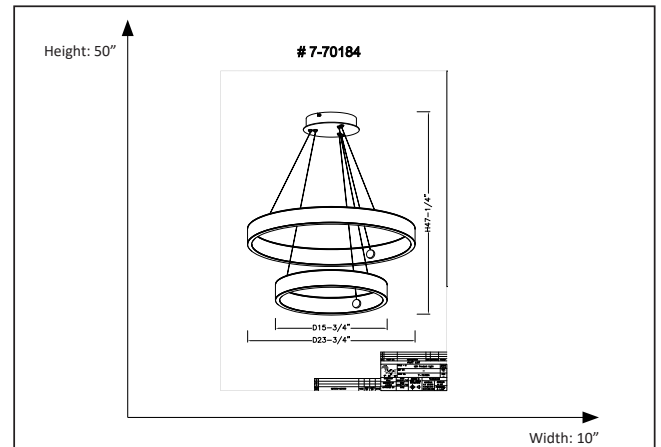

Item Number	7-70184
Finish	Coffee Brown
Dimensions	47.25"H x 23.75"W
Lamp Info	LED
Bulb Base	Integrated LED
ETL Listed	Dry Location
Location	Indoor

Electrical

Fixture requires a grounded electrical supply line to 120 volts AC.