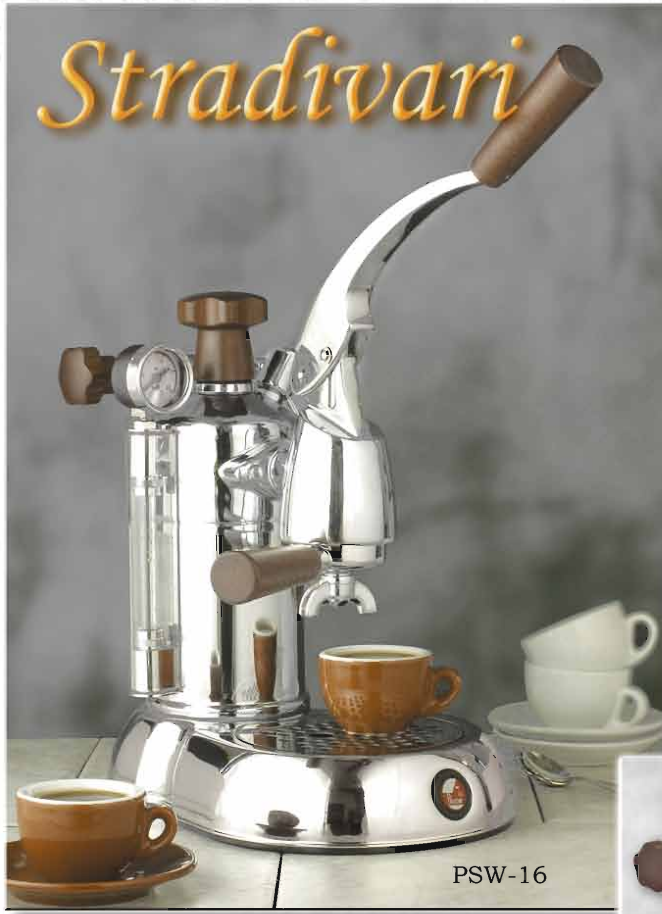

Since 1905

In celebration of la Pavoni's 100 years producing the finest espresso/cappuccino makers we are excited to introduce the Stradivari.

PSW-16

**PSW-16** The 16 cup model, 38 oz. boiler capacity  
Chrome with wood accents, 12" high, 16 lbs.

This model represents the third collaboration between la Pavoni and industrial designer Carlo Gallizi. *The design inspiration was drawn from the works of world famous violin maker Antonio Stradivari.*

The fluid sweeping motion of the lever accentuates the subtle curves of the base. The power button is recessed for a clean appearance. Available in two boiler capacities, either 8-cup or 16-cup and two trim levels featuring black ABS plastic or solid rosewood handles and knobs. All units come standard with 2 stainless steel coffee baskets allowing you to make one or two cups at a time. Each machine comes standard with two interchangeable frothing systems, a plated steam wand and a Cappuccino Automatic devise as pictured on page 21.

## la Pavoni

PSC-16

PSC-16  
16 cup model  
38 oz. boiler capacity  
Chrome with black accents  
12" high  
16 lbs.