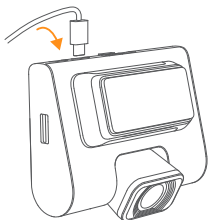

## Suction Cup

Connect the dash camera to the suction mount.

## 3M Sticker

Install the dash camera with 3M Sticker.

①

②

12-24V DC

Use the car charger to connect the camera to the cigarette lighter socket.

Please follow the instruction above. Install the rear camera in the correct direction.