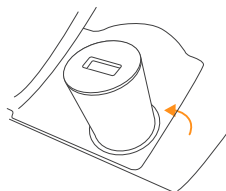

## 3M Sticker

Install the dash camera with 3M Sticker.

①

②

12-24V DC

Use the car charger to connect the camera to the cigarette lighter socket.

Please follow the instruction above. Install the rear camera in the correct direction.