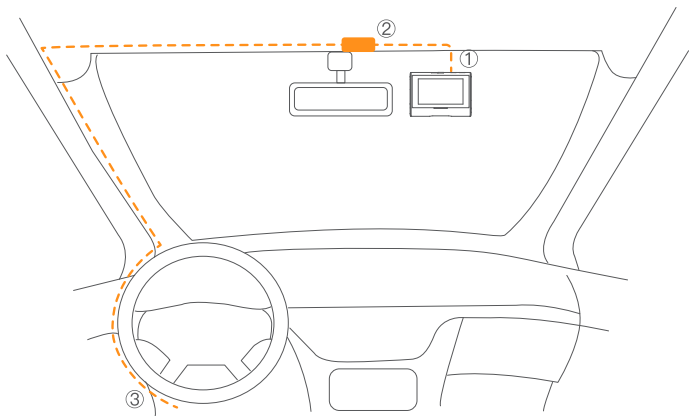

⚠ Not included

Type-C hardwire kit

For 24/7 parking monitoring, install the dash cam with a Type-C hardwire kit.