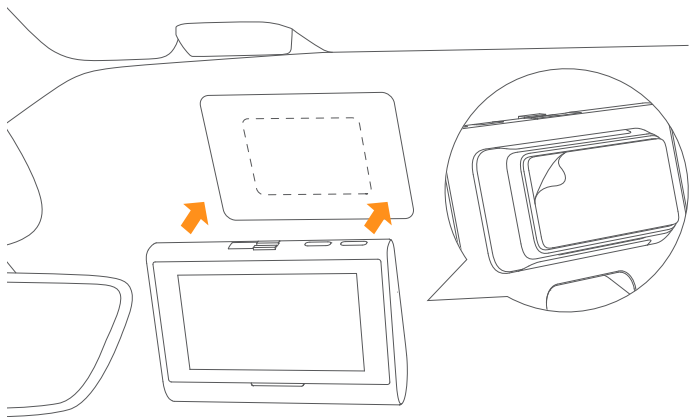

3M Sticker

Install the dash camera with 3M Sticker.