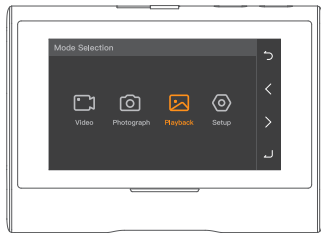

Playback on Camera & PC

1. Press menu to enter the playback menu, choose the video or photo that you want to playback.
2. Connect PC to playback.