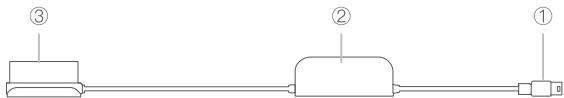

⚠ Not included

Type-C hardwire kit

For 24/7 parking monitoring, install the dash cam with a Type-C hardwire kit.