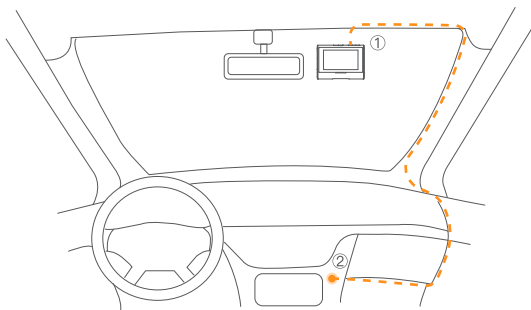

## Suction Cup

Connect the dash camera to the suction mount.

## 3M Sticker

Install the dash camera with 3M Sticker.

①

②

12-24V DC

Use the car charger to connect the camera to the cigarette lighter socket.

Please follow the instruction above. Install the rear camera in the correct direction.