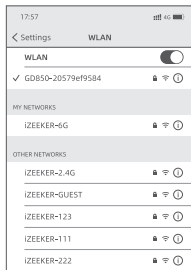

## Connect Wi-Fi

1. Click the Wi-Fi icon.
2. Connect Wi-Fi on your phone.
3. Choose the file to playback on the iZeeker Tour.