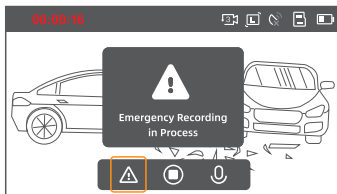

Emergency Recording

The G-sensor detects collisions and locks the footage as evidence.