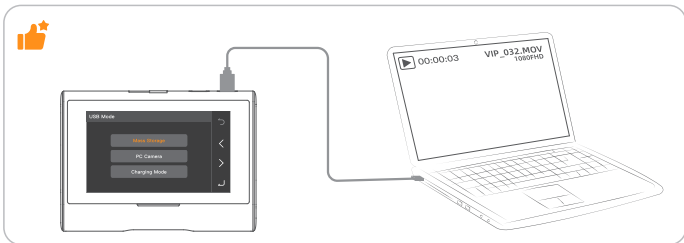

Playback on Camera & PC

1. Press menu to enter the playback menu, choose the video or photo that you want to playback.
2. Connect PC to playback.