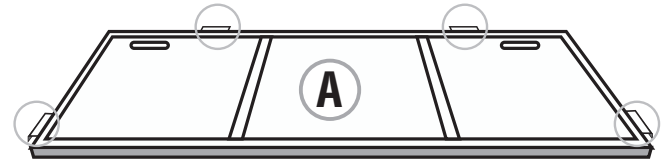

ES-01

PORTABLE DJ EVENT WORKSTATION WITH FOLDING STEEL FRAME & SCRIMS

Scan for product details, videos and website.

Fold top and bottom hinges of (B) Frame Panels.

Hang Bars on the side and back of (A) Table Top Mesh hangs securely on the (B) Frame Panels bars.

Velcro Liners on the inside of the (B) Frame Panels and the (C) Stretchable Lycra Scrims easily attaches the scrims to the frame securely and cleanly.

ANY QUESTIONS? VISIT US AT AXCESSABLES.COM