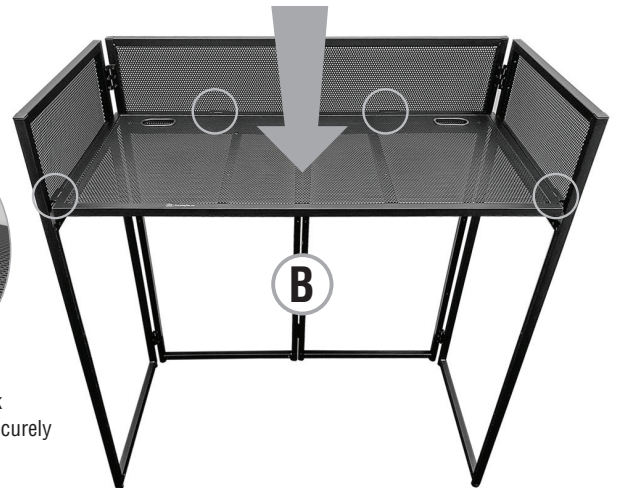

ES-01

PORTABLE DJ EVENT WORKSTATION WITH FOLDING STEEL FRAME & SCRIMS

Scan for product details, videos and website.

Fold top and bottom hinges of (B) Frame Panels.

Hang Bars on the side and back of (A) Table Top Mesh hangs securely on the (B) Frame Panels bars.

Velcro Liners on the inside of the (B) Frame Panels and the (C) Stretchable Lycra Scrims easily attaches the scrims to the frame securely and cleanly.

ANY QUESTIONS? VISIT US AT AXCESSABLES.COM