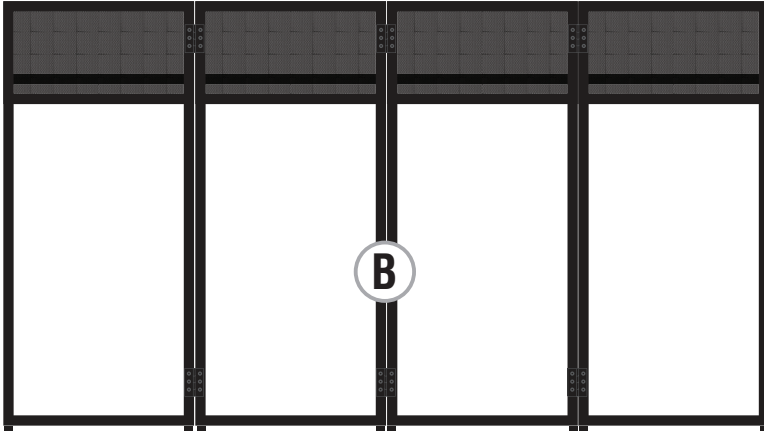

ES-01

PORTABLE DJ EVENT WORKSTATION WITH FOLDING STEEL FRAME & SCRIMS

Scan for product details, videos and website.

Fold top and bottom hinges of (B) Frame Panels.

Hang Bars on the side and back of (A) Table Top Mesh hangs securely on the (B) Frame Panels bars.

Velcro Liners on the inside of the (B) Frame Panels and the (C) Stretchable Lycra Scrims easily attaches the scrims to the frame securely and cleanly.

ANY QUESTIONS? VISIT US AT AXCESSABLES.COM