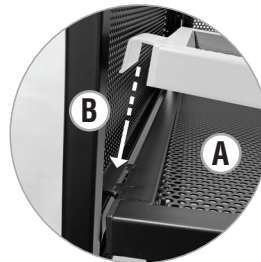

ES-01

PORTABLE DJ EVENT WORKSTATION WITH FOLDING STEEL FRAME & SCRIMS

Scan for product details, videos and website.

Fold top and bottom hinges of (B) Frame Panels.

Hang Bars on the side and back of (A) Table Top Mesh hangs securely on the (B) Frame Panels bars.

Velcro Liners on the inside of the (B) Frame Panels and the (C) Stretchable Lycra Scrims easily attaches the scrims to the frame securely and cleanly.

ANY QUESTIONS? VISIT US AT AXCESSABLES.COM