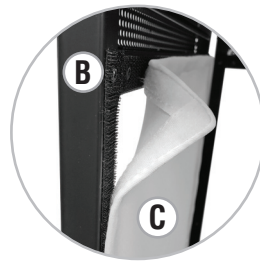

ES-01

PORTABLE DJ EVENT WORKSTATION WITH FOLDING STEEL FRAME & SCRIMS

Scan for product details, videos and website.

Fold top and bottom hinges of (B) Frame Panels.

Hang Bars on the side and back of (A) Table Top Mesh hangs securely on the (B) Frame Panels bars.

Velcro Liners on the inside of the (B) Frame Panels and the (C) Stretchable Lycra Scrims easily attaches the scrims to the frame securely and cleanly.

ANY QUESTIONS? VISIT US AT AXCESSABLES.COM