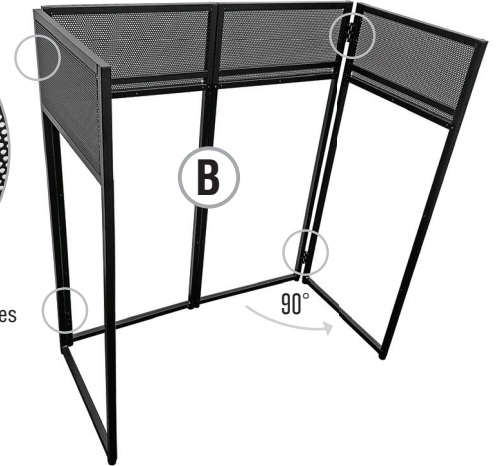

ES-01

PORTABLE DJ EVENT WORKSTATION WITH FOLDING STEEL FRAME & SCRIMS

Scan for product details, videos and website.

Fold top and bottom hinges of (B) Frame Panels.

Hang Bars on the side and back of (A) Table Top Mesh hangs securely on the (B) Frame Panels bars.

Velcro Liners on the inside of the (B) Frame Panels and the (C) Stretchable Lycra Scrims easily attaches the scrims to the frame securely and cleanly.

ANY QUESTIONS? VISIT US AT AXCESSABLES.COM