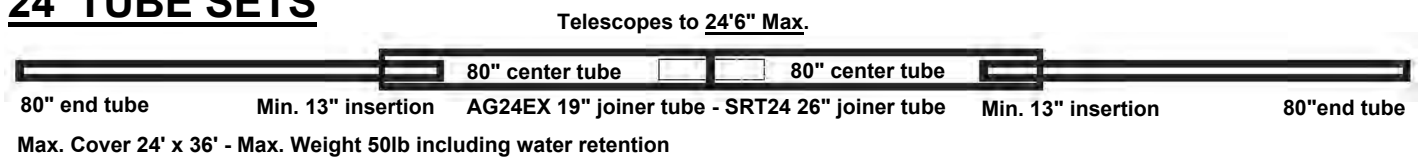

24' TUBE SETS

FG-L18/AG24EX (Anodized Finish) - 3" diameter ***2 carton shipment**

FG-SRT24* (Mill Finish) - ***FOR SURFACE RIDER ENDS ONLY** - 1.67" diameter