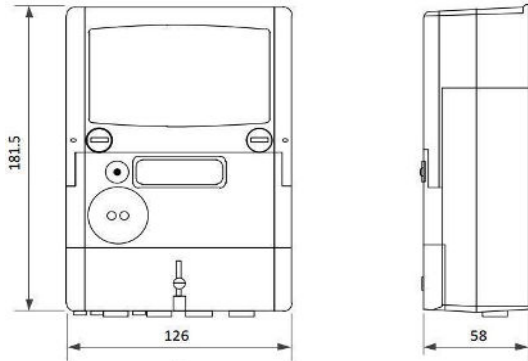

## Emlite Wi-Fi Meter - Summary Sheet

The Emlite EMA1.az Wi-Fi Meter is the perfect solution when there is a Wi-Fi connection available within the building. It is simple to use and comes complete with a mobile phone app to read the meter.

### Dimensions Specification

Part Code	EMA1.az Wi-Fi
Meter Type	Single Phase
Fitting Type	Wall Mounted
Max. Current (Amps)	100A
MID Approved	Yes
Smart	Yes
Input Type	Direct Connected
Output Type	N/A
Tariffs	No
Import / Export	Yes
Availability	Next Day