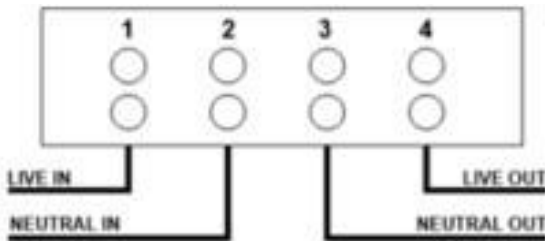

Wiring Guide