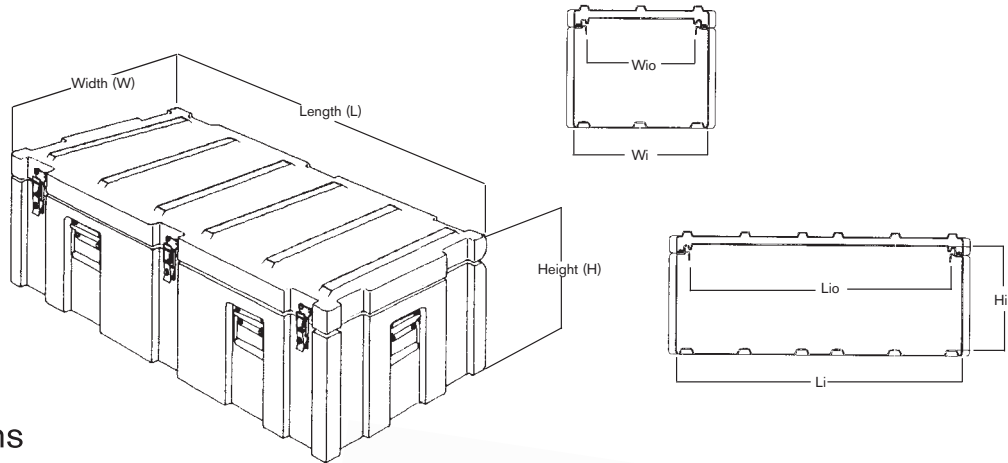

Product Features

- Moulded from UV stabilised polyethylene plastic
- Modular, stackable and interlocking design
- High strength rugged case – will not rust or dent
- Dust, Oil, Chemicals and Water resistant
- Large range of sizes
- Made to Military Specifications

A Interlocking Male/Female Ribbs for Stacking
Secure non-slip stacking on matched size cases

B Comfortable Rubber Grip Handles

C Recessed Hardware
*Hardware protected from impact
Snag-free exterior*

D Zinc Plated and E-coated Hardware