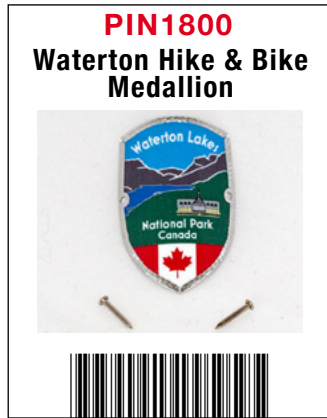

Lapel Pins, Key Tags, Hike & Bike Medallions