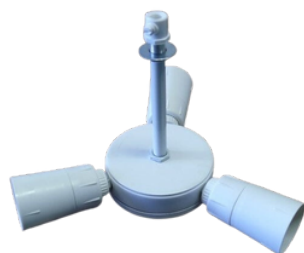

info@mrralph.co.nz

0800 677 2574

www.mrralph.co.nz