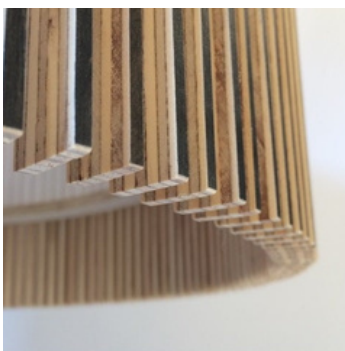

Mr. Ralph

Beautiful Lighting

iO DRUM SHADES

Colours:

- Natural
- Black Edge

Materials:

- NZ Radiata Plywood
- Japanese Shoji Paper (removable)

Dimensions:

- 375mm dia x 300mm high
- 450mm dia x 300mm high
- 525mm dia x 300mm high
- 600mm dia x 300mm high
- 600mm dia x 400mm high

Recommended Fittings:

- Simple metal E27 pendant set
- Black or white available