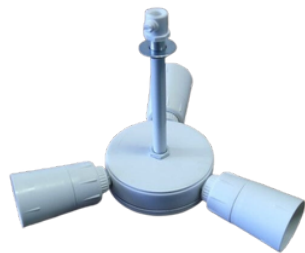

Mr. Ralph

Beautiful Lighting

iO2 SQUARE SHADE

Colours:

- Natural
- Black Edge

Materials:

- NZ Radiata Plywood
- Japanese Shoji Paper (removable)

Dimensions:

- 800mm wide x 800mm long x 400mm high

Recommended Fittings:

- This is available with a single lamp holder suspension set. Includes the 4 steel suspension cables attached to the shade, a single lamp holder, electrical cord and a ceiling rose.
- Also available is a triple lamp holder suspension set. This includes the 4 steel suspension cables attached to the shade, a triple lamp holder (3 bulbs required), electrical cord and a ceiling rose.
- The above suspension fittings are available in either Black or White and up to a length of 5 metres.

It is not recommended to hang this shade closer than 1 metre to the ceiling, as the tight angles of the suspension wire will put extra tension on the shade and could damage it.

Installation must be by a certified electrician.