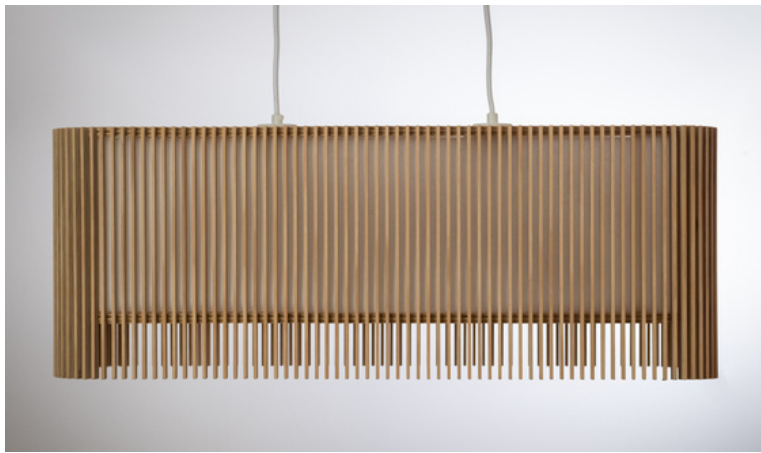

Mr. Ralph

Beautiful Lighting

iO2 RECTANGLE SHADE

Colours:

- Natural
- Black Edge

Materials:

- NZ Radiata Plywood
- Japanese Shoji Paper (removable)

Dimensions:

- 800mm long x 300mm wide x 300mm high
- This shade requires two suspension sets.
- The distance between the two lamp holders is 270mm.

Recommended Fittings:

- Simple metal E27 pendant set x 2
- Black or white available