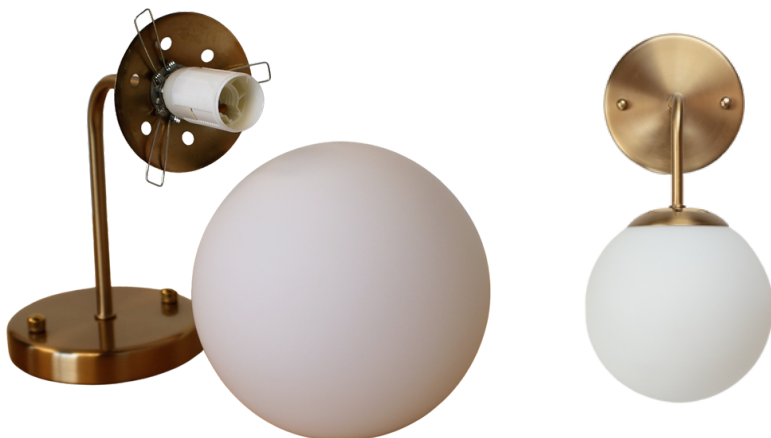

Mr. Ralph

Beautiful Lighting

OPAL GLOBE WALL SCONCE

Colour

- Black, Brass or White
- Opal shade

Dimensions

- Wall plate 120mm dia x 20mm deep
- Distance from wall 235mm
- Arm length 140mm long
- Height from the top of the wall plate to the bottom of the shade is 300mm
- Height from the top of the wall arm to the bottom of the shade is 250mm
- Shade 150mm diameter with 55mm dia hole

Weight: 540g

Provided Equipment:

- 40mm screws x 2
- Plastic wall plugs x 2
- Cotton Glove

E14 Screw-in lamp holder - 60 watt max

AS/NZS compliant

Must be installed by a registered Electrician

info@mrralph.co.nz